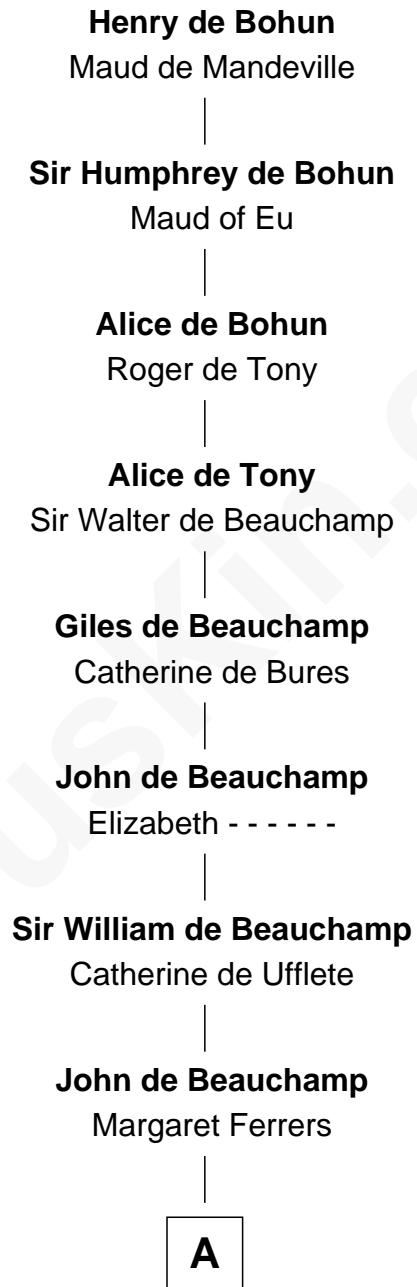

FamousKin.com Relationship Chart of

James Taylor

Singer-Songwriter

23rd Great-grandson of

Henry de Bohun

Magna Carta Surety

A

—
Sir Richard de Beauchamp

Elizabeth Stafford

—
Anne de Beauchamp

Sir Richard Lygon

—
Sir Richard Lygon

Margaret Greville

—
Henry Lygon

Elizabeth Berkeley

—
Elizabeth Lygon

Edward Bassett

—
Jane Bassett

John Deighton

—
Frances Deighton

Richard Williams

—
Joseph Williams

Elizabeth Watson

—
Benjamin Williams

Alexander Taylor

Dr. Isaac Montrose Taylor

Gertrude Arline Woodard

James Taylor

Singer-Songwriter