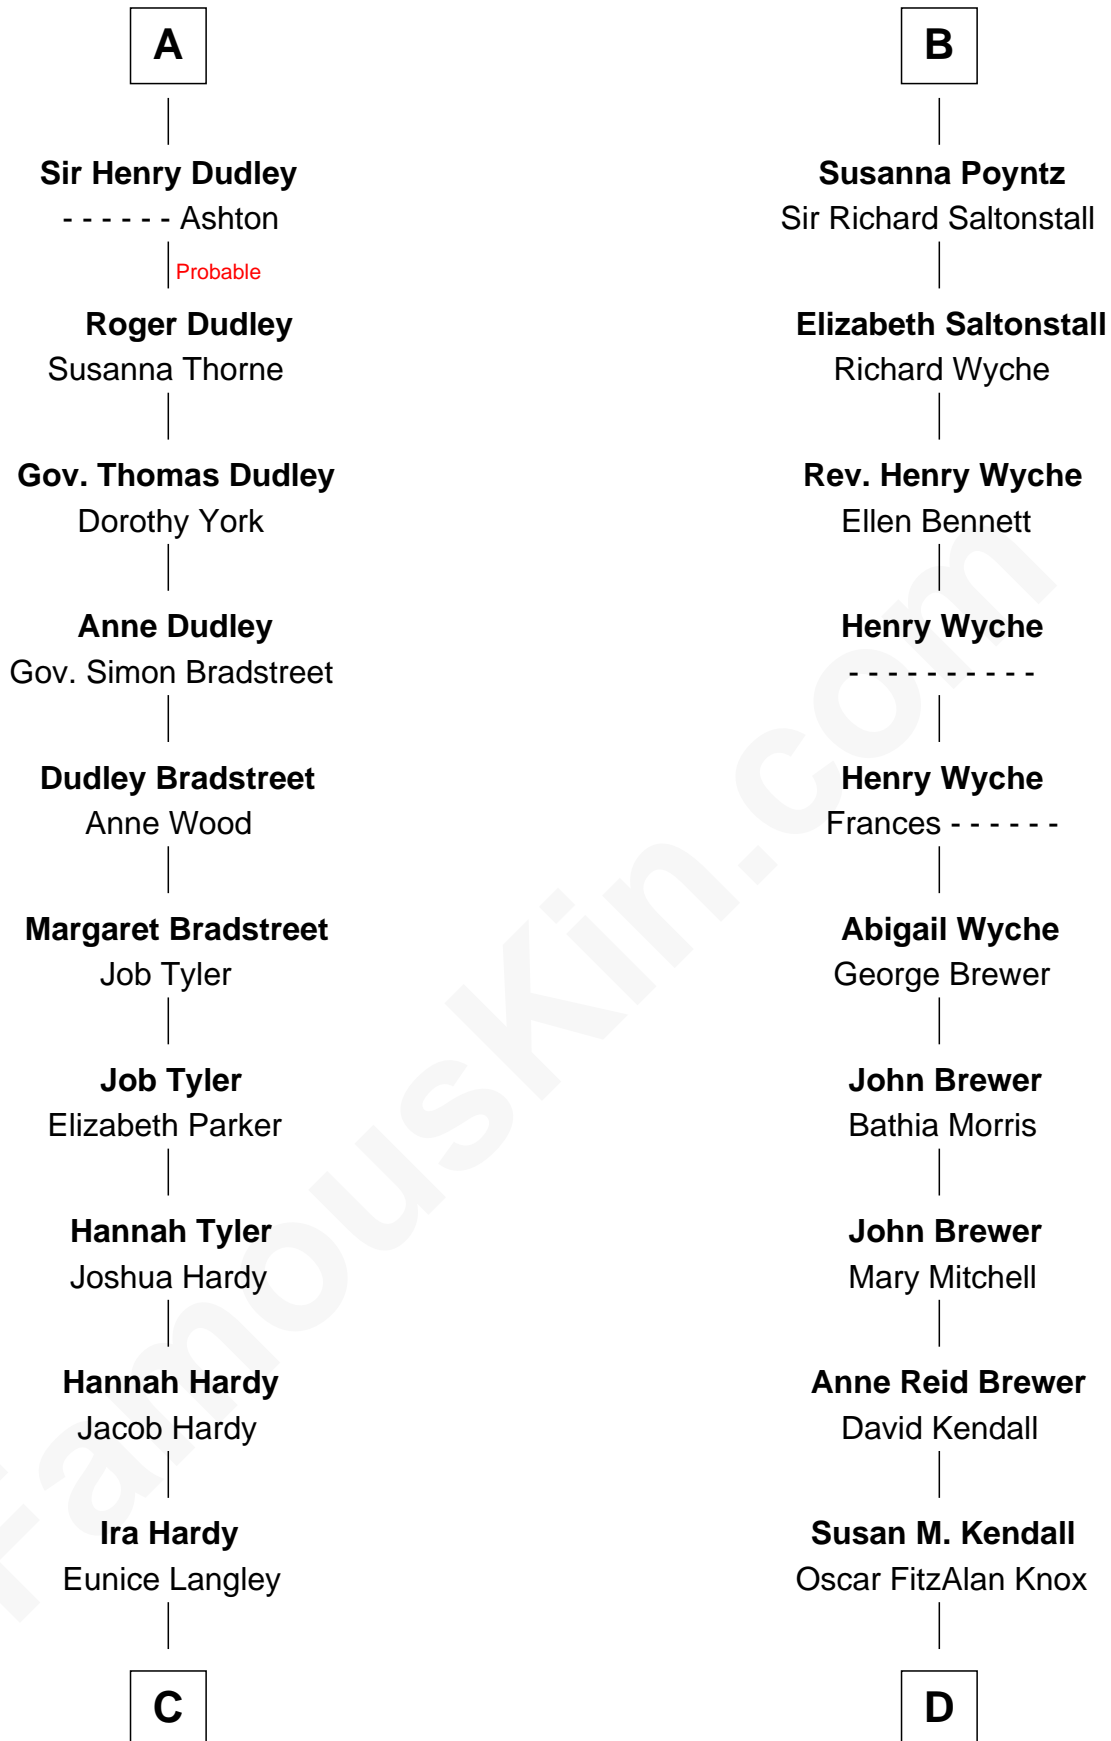

FamousKin.com Relationship Chart of

James Taylor

Singer-Songwriter

20th cousin 1 time removed of

Truman Capote

Author of In Cold Blood

Eudo la Zouche
Milicent de Cantilupe

Eve la Zouche
Sir Maurice de Berkeley

Thomas de Berkeley
Katherine de Clyvedon

Sir John Berkeley
Elizabeth Betteshorne

Elizabeth Berkeley
Sir John Sutton

Sir Edmund Sutton
Joyce Tiptoft

Sir Edward Sutton
Cecily Willoughby

Sir John Sutton
Cecily Grey

A

Elizabeth la Zouche
Sir Nicholas Poyntz

Nicholas Poyntz

Pontius Poyntz
Eleanor Baldwin

Sir John Poyntz

John Poyntz
Maud Perth

William Poyntz
Elizabeth Shaw

Thomas Poyntz
Ann Calva

B

C

Lovercia L. Hardy

Willard Knox

Fred Charles Knox

Ruth Elizabeth Collins

Ella Angelique Knox

Henry Herman Woodard