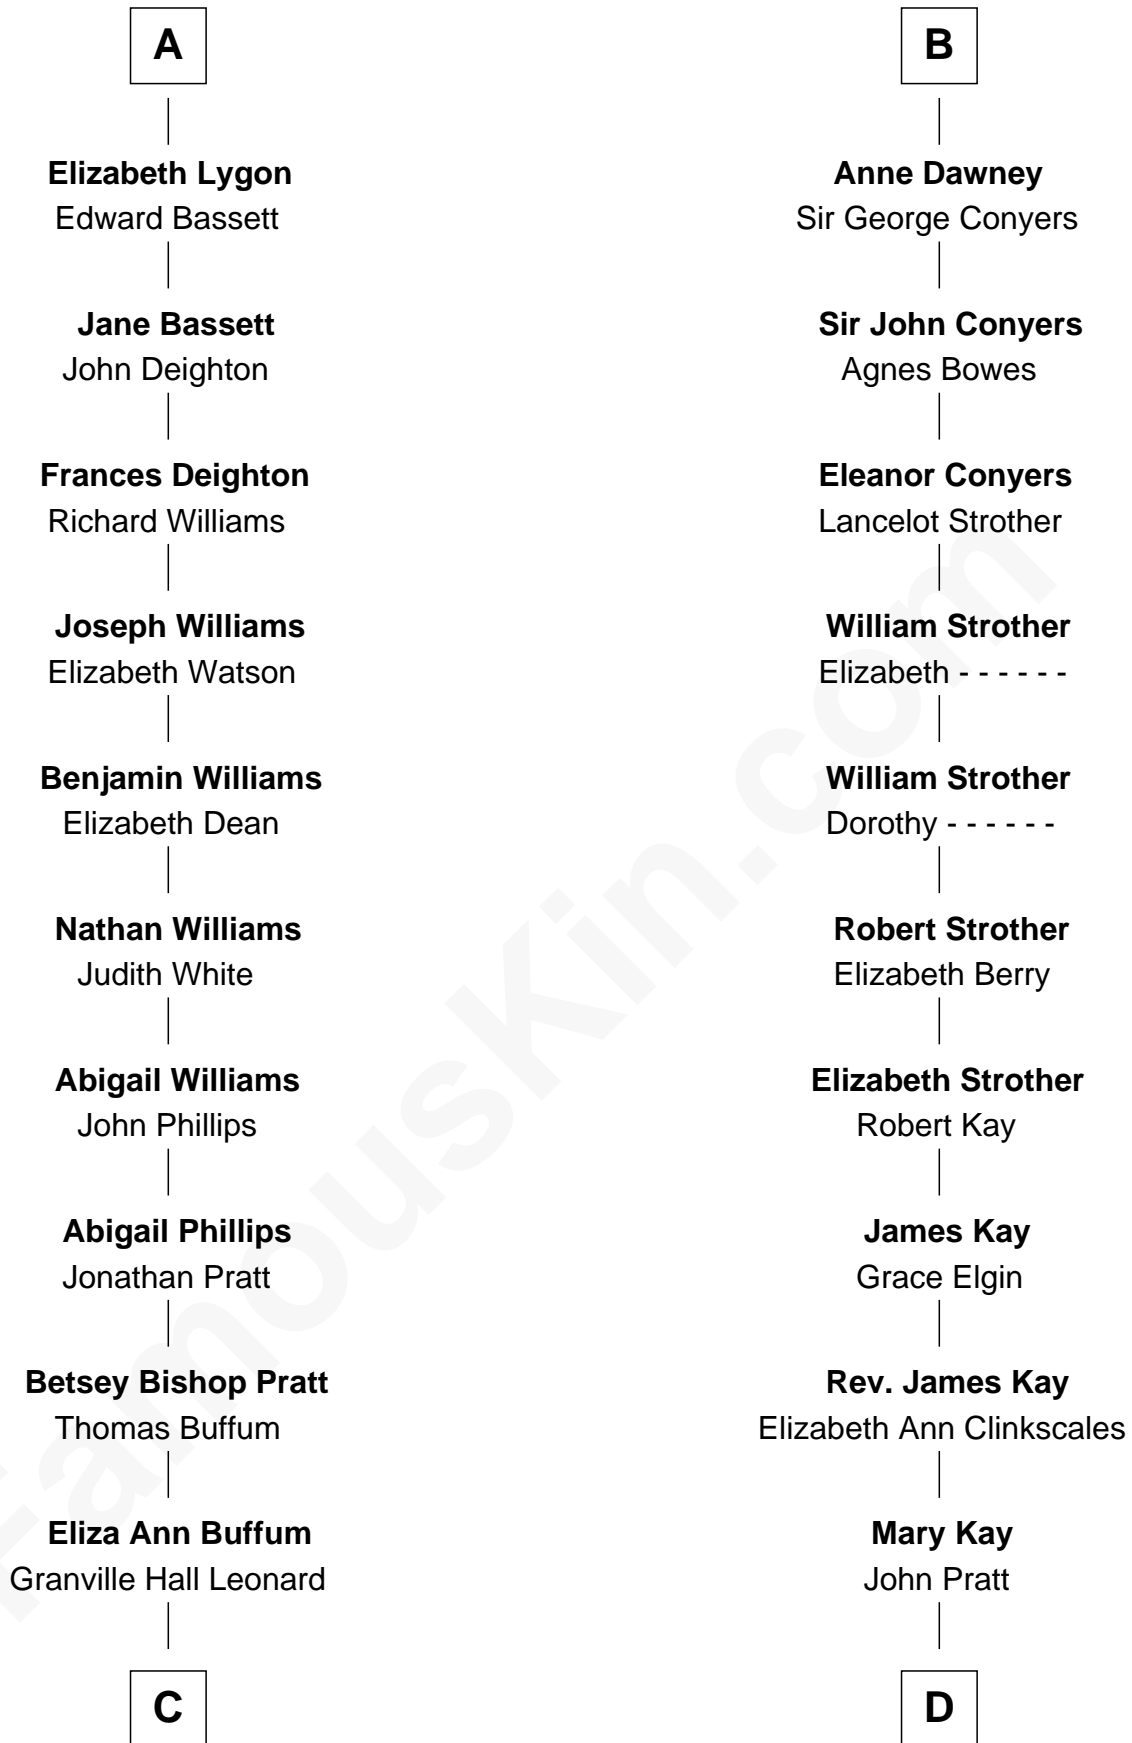

# FamousKin.com Relationship Chart of

**James Taylor**  
*Singer-Songwriter*

20th cousin of

**Jimmy Carter**  
*39th U.S. President*

**Richard Fitzalan**  
Eleanor Plantagenet

FamousKin.com