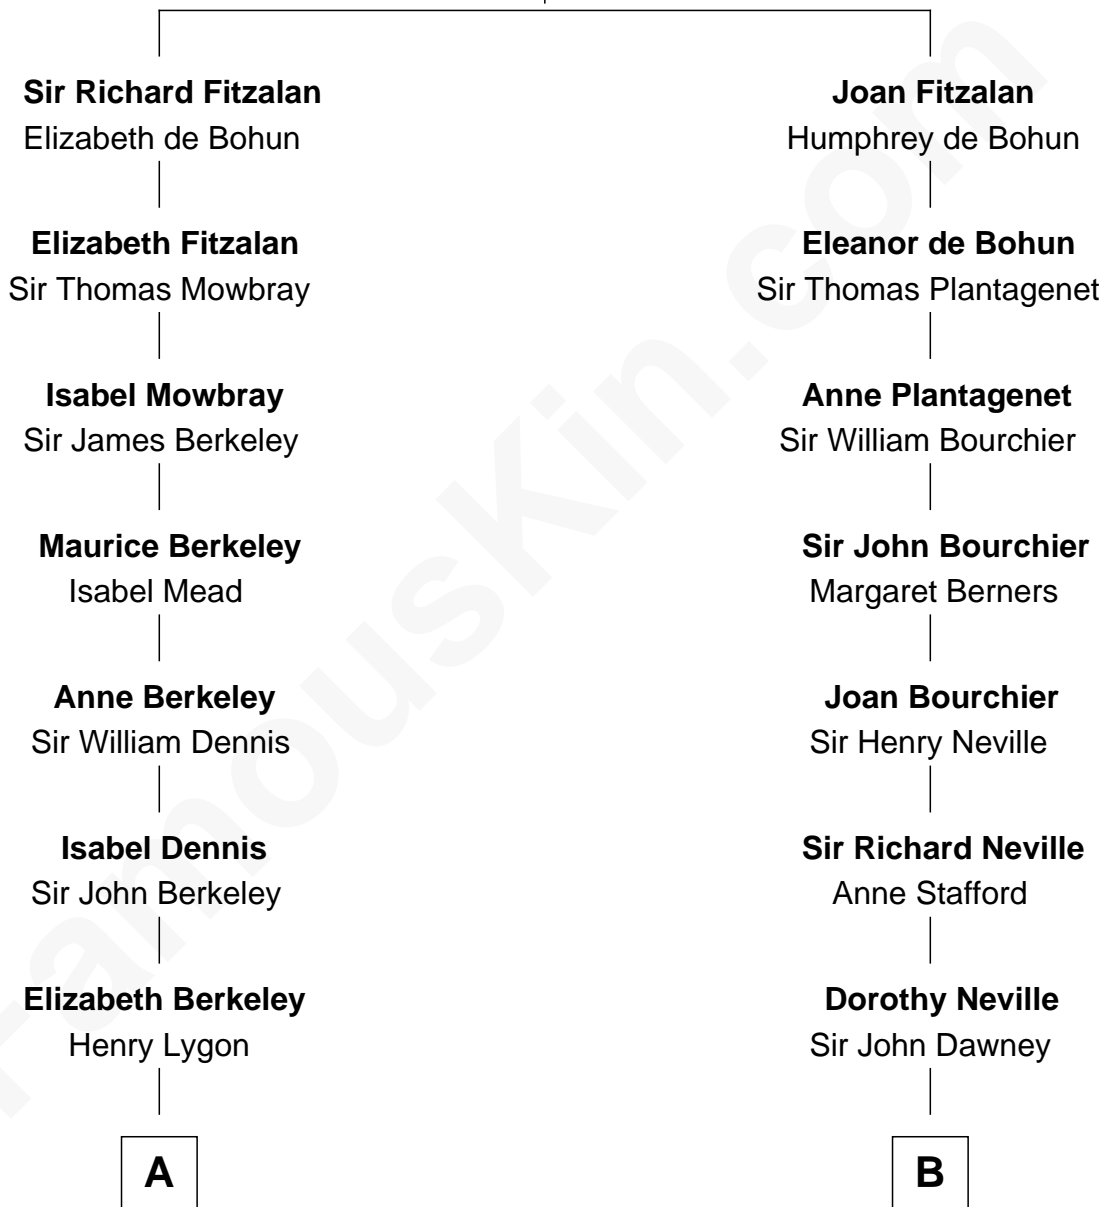

# FamousKin.com Relationship Chart of

**James Taylor**  
*Singer-Songwriter*

20th cousin of

**Jimmy Carter**  
*39th U.S. President*

**Richard Fitzalan**  
Eleanor Plantagenet

FamousKin.com