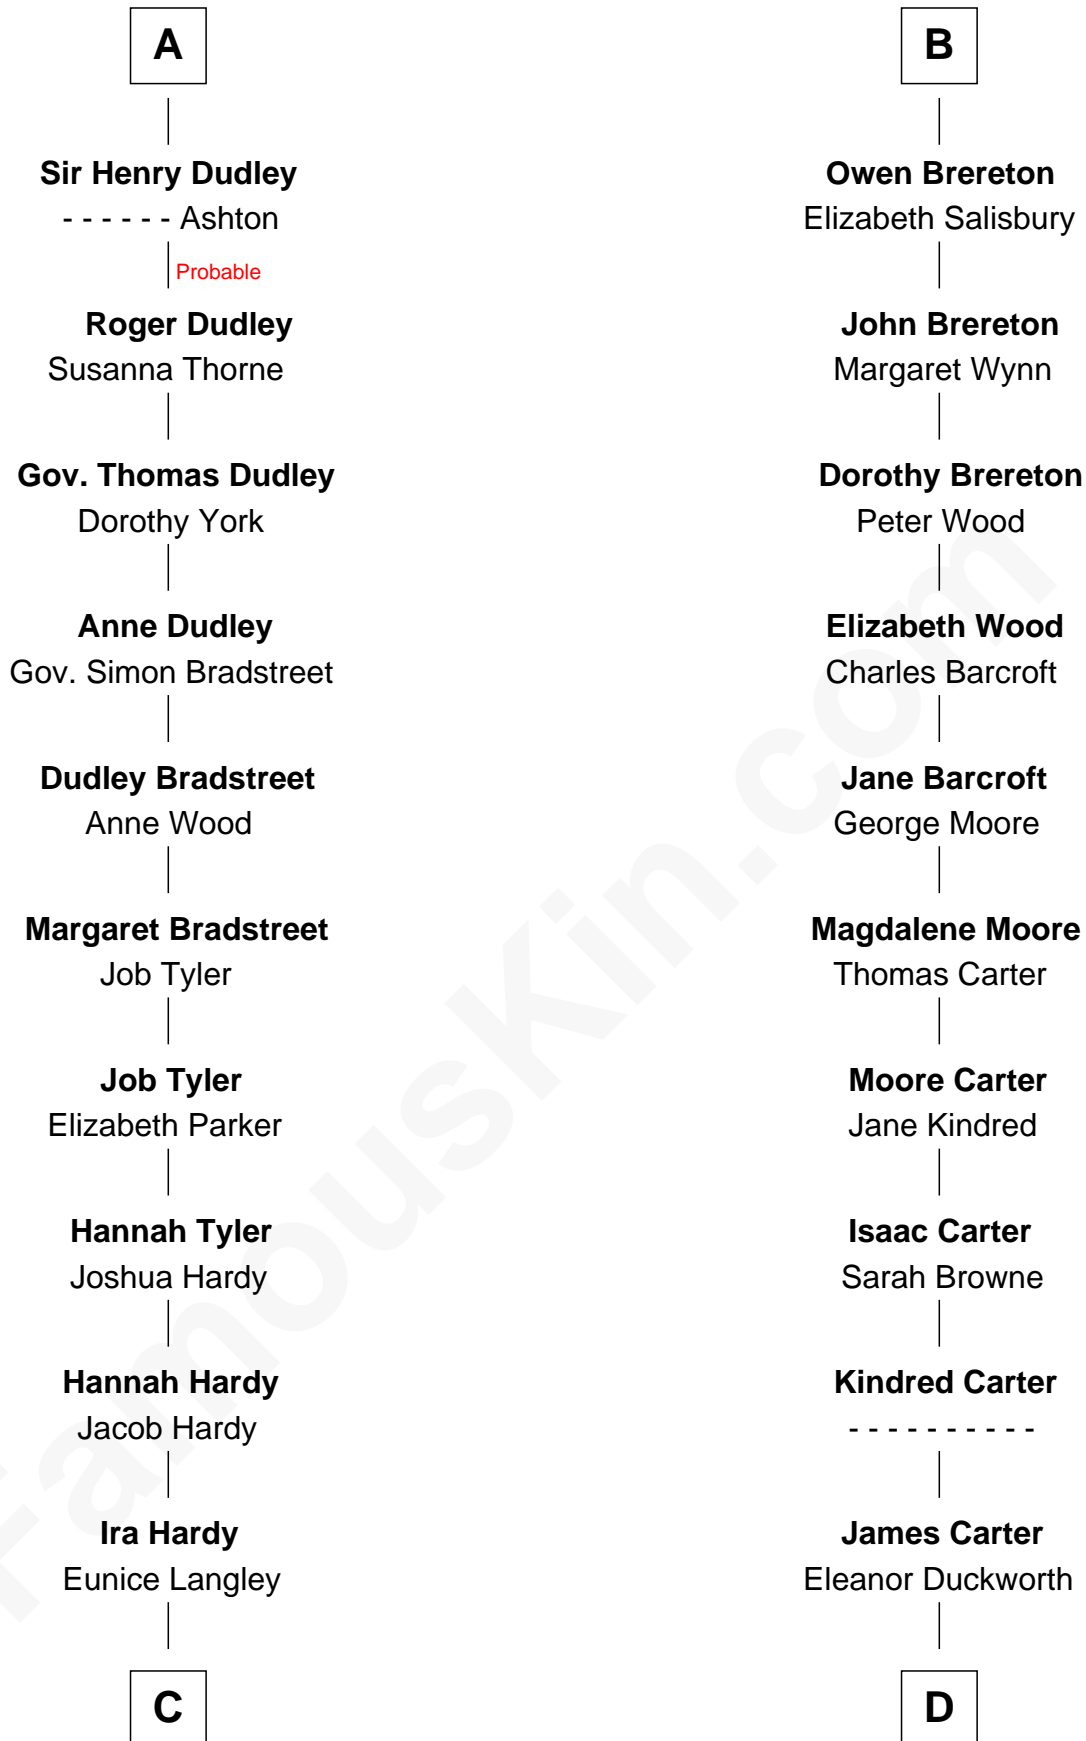

FamousKin.com Relationship Chart of

James Taylor
Singer-Songwriter

21st cousin of

Jimmy Carter
39th U.S. President

Sir Robert de Holland
Maude la Zouche

C

Lovercia L. Hardy

Willard Knox

Fred Charles Knox

Ruth Elizabeth Collins

Ella Angelique Knox

Henry Herman Woodard

Gertrude Arline Woodard

Dr. Isaac Montrose Taylor

James Taylor

Singer-Songwriter

D

Wiley Carter

Ann Ansley

Littleberry Walker Carter

Mary Ann Diligent Seals

William Archibald Carter

Nina Pratt

Earl Carter