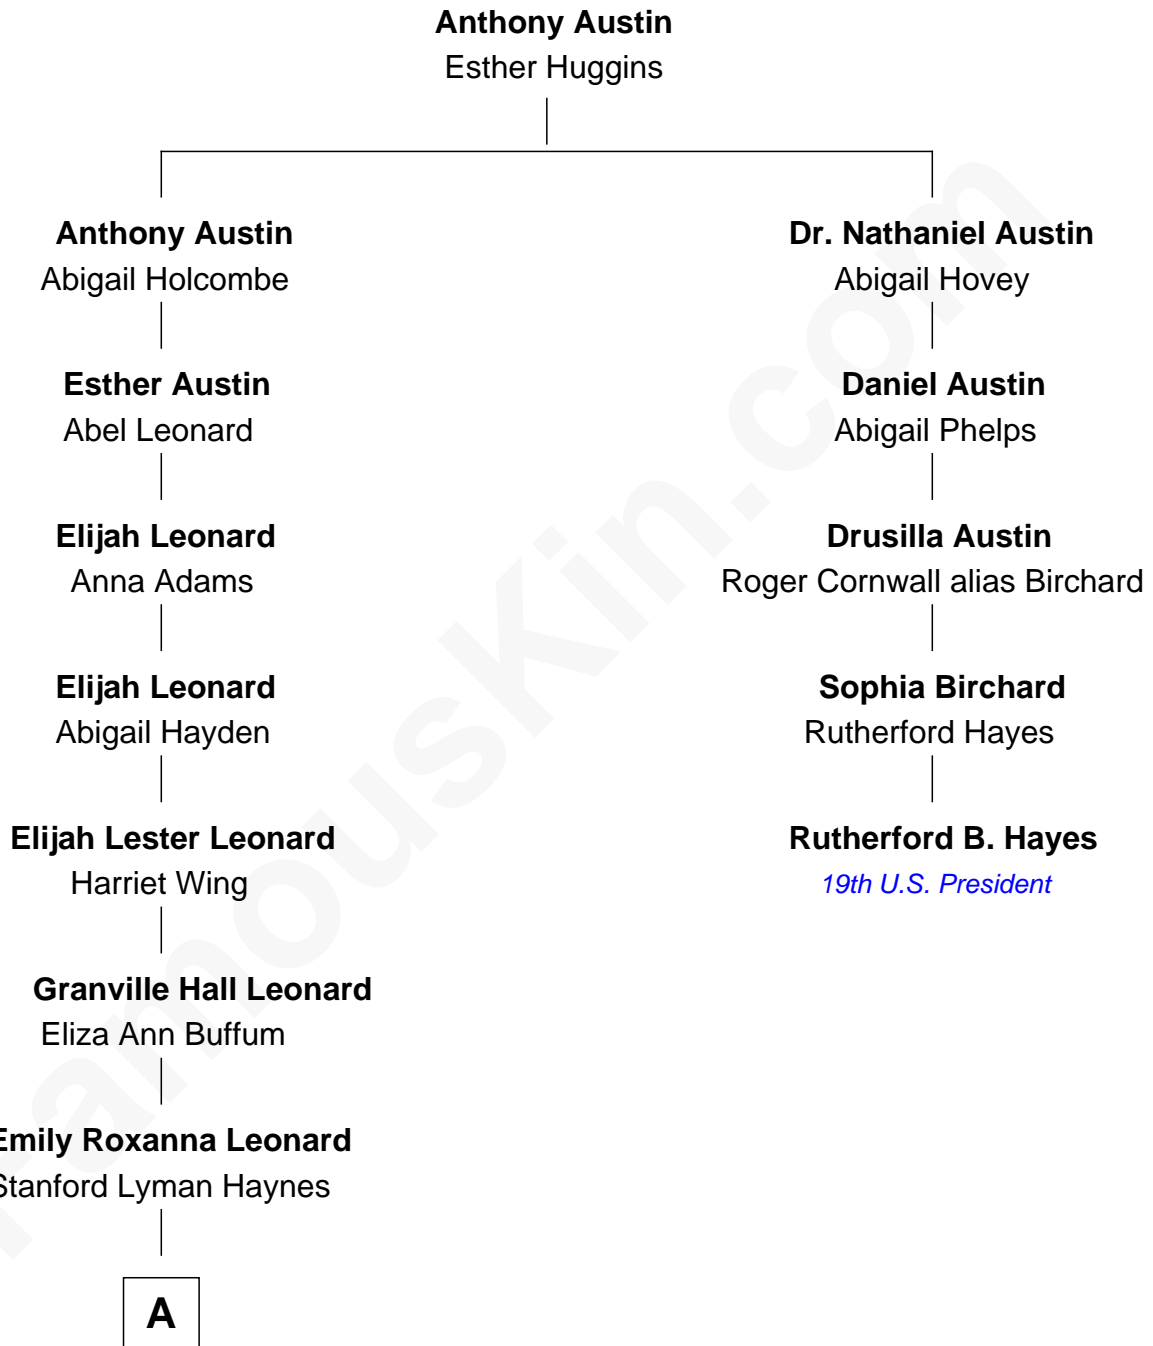

# FamousKin.com Relationship Chart of

**James Taylor**  
*Singer-Songwriter*

4th cousin 5 times removed of

**Rutherford B. Hayes**  
*19th U.S. President*

**A**

**Theodosia Haynes**

Alexander Taylor

**Dr. Isaac Montrose Taylor**

Gertrude Arline Woodard

**James Taylor**

*Singer-Songwriter*

FamousKin.com