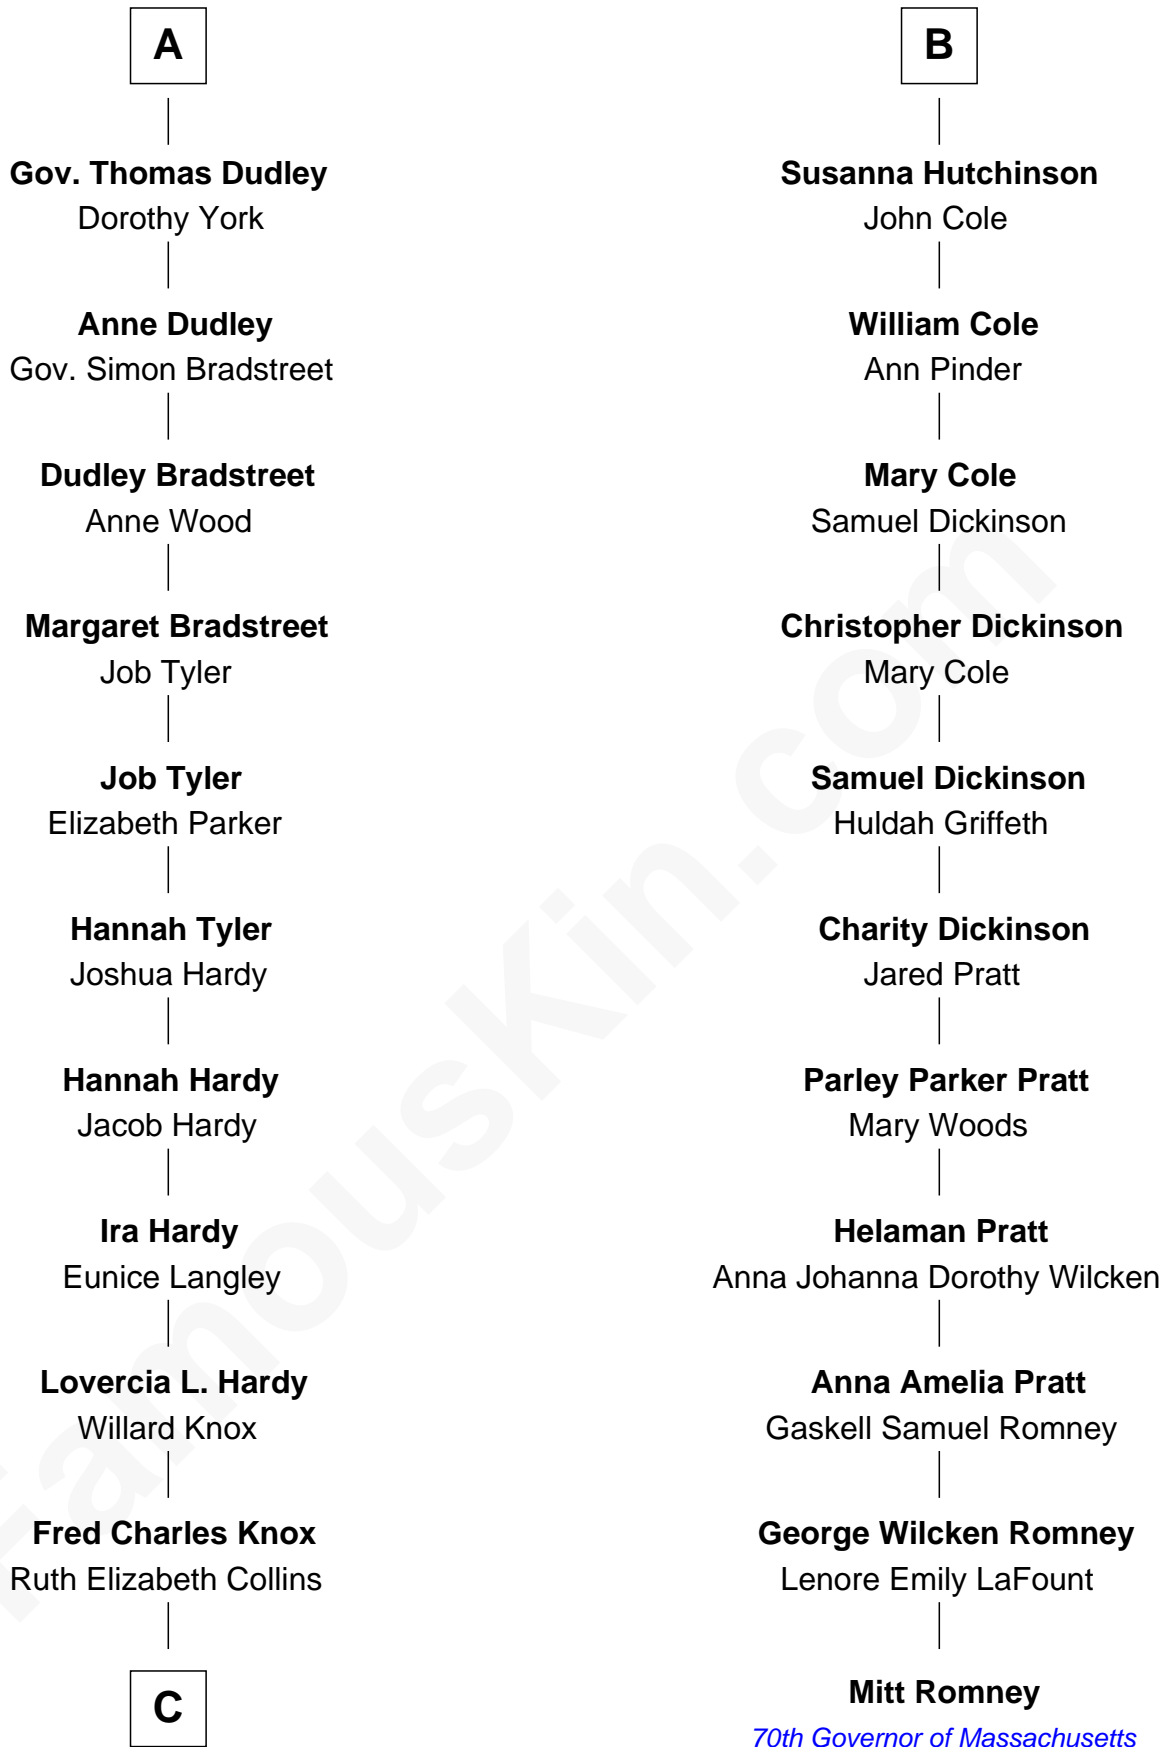

# FamousKin.com Relationship Chart of

**James Taylor**

*Singer-Songwriter*

17th cousin 2 times removed of

**Mitt Romney**

*70th Governor of Massachusetts*

**Sir Walter Blount**

Sancha de Ayala

**Sir Thomas Blount**

Margaret de Gresley

**Sir Thomas Blount**

Agnes Hawley

**Anne Blount**

William Marbury

**Robert Marbury**

Katherine Williamson

**William Marbury**

Agnes Lenton

**Rev. Francis Marbury**

Bridget Dryden

**Anne Marbury**

William Hutchinson

**B**

**C**

—  
**Ella Angelique Knox**  
Henry Herman Woodard

—  
**Gertrude Arline Woodard**  
Dr. Isaac Montrose Taylor

—  
**James Taylor**  
*Singer-Songwriter*

FamousKin.com