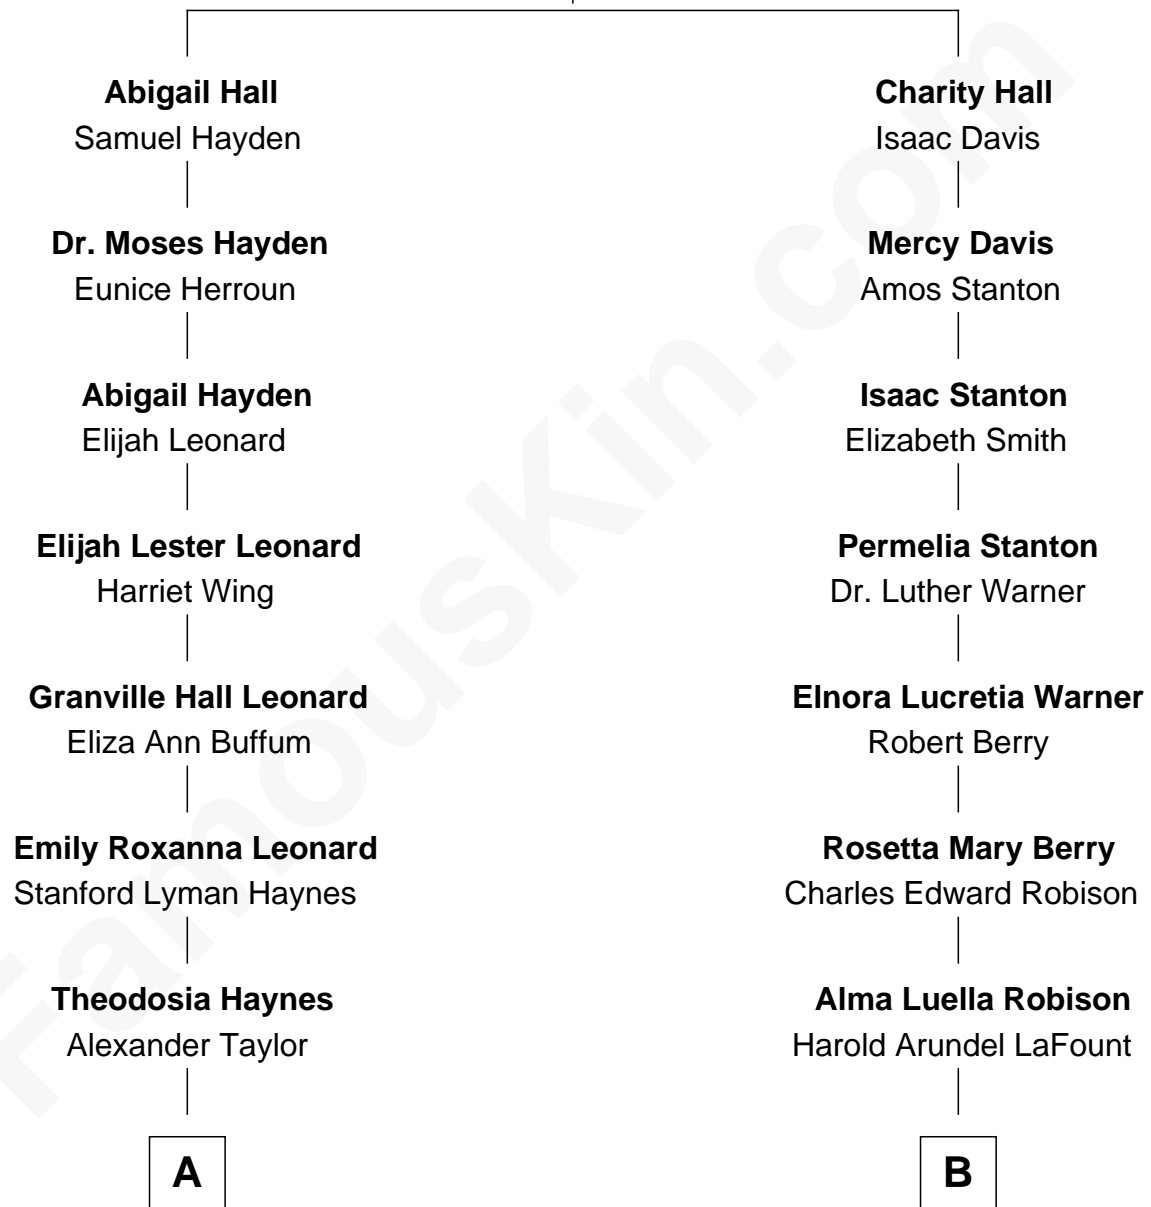

# FamousKin.com Relationship Chart of

**James Taylor**  
*Singer-Songwriter*

8th cousin of

**Mitt Romney**  
*70th Governor of Massachusetts*

**Samuel Hall**  
Sarah Rising

FamousKin.com