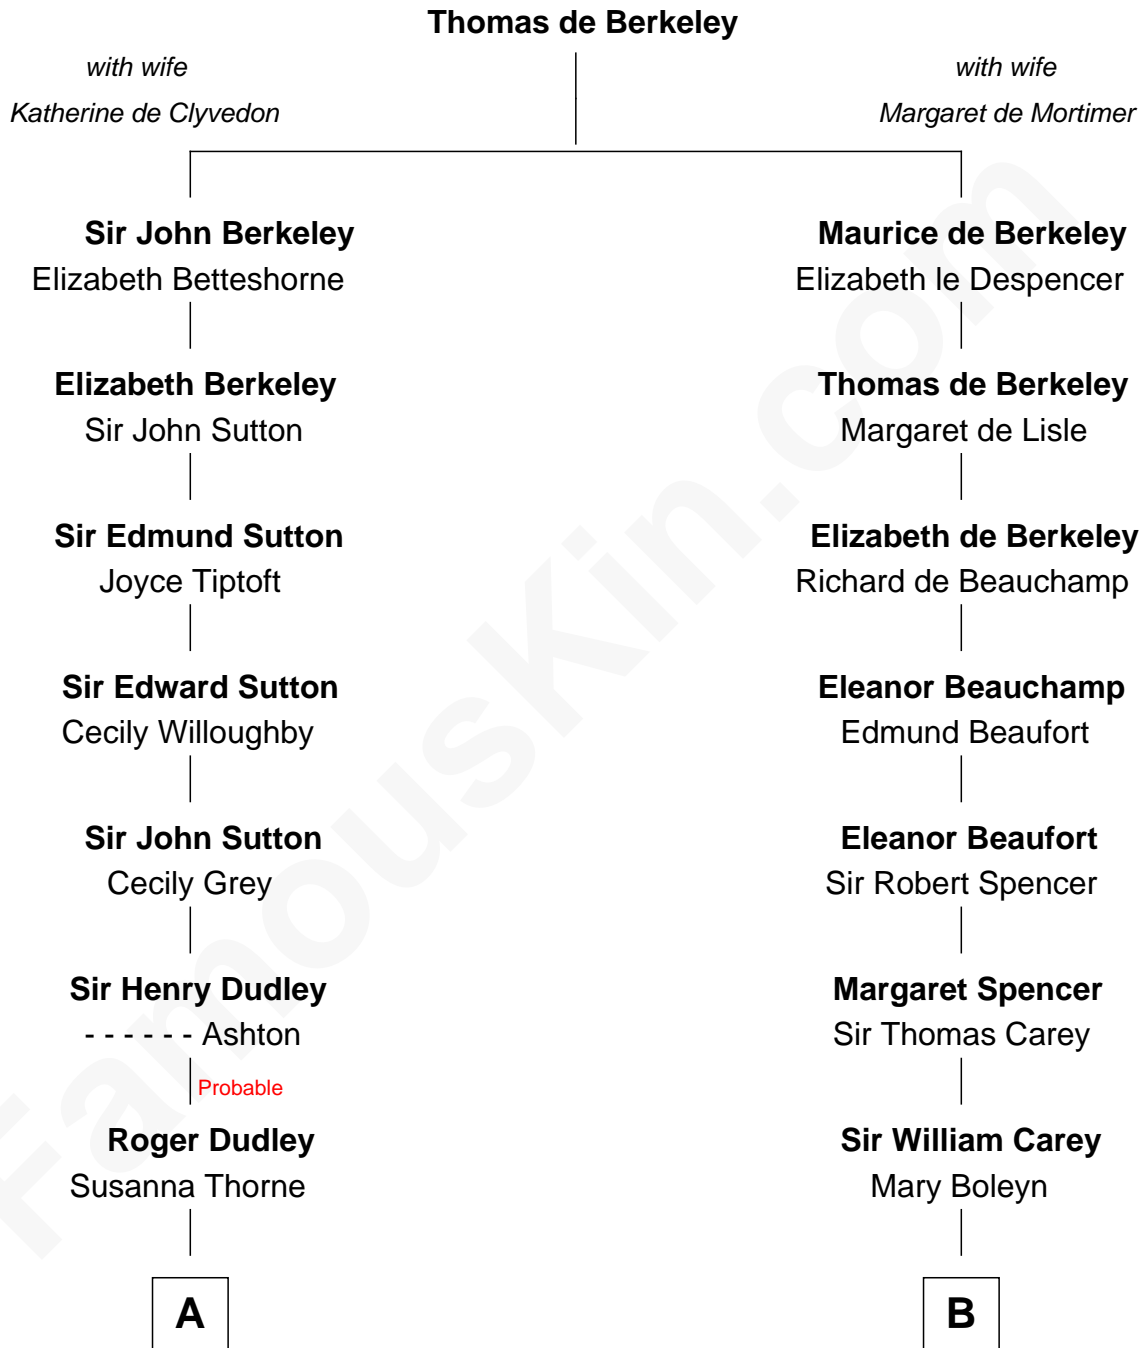

FamousKin.com Relationship Chart of

James Taylor
Singer-Songwriter

18th cousin 1 time removed of

John D. Rockefeller
Founder of the Standard Oil Company

C

Ella Angelique Knox
Henry Herman Woodard

Gertrude Arline Woodard
Dr. Isaac Montrose Taylor

James Taylor
Singer-Songwriter

D

William Avery Rockefeller
Eliza Davison

John D. Rockefeller
Founder of the Standard Oil Company

FamousKin.com