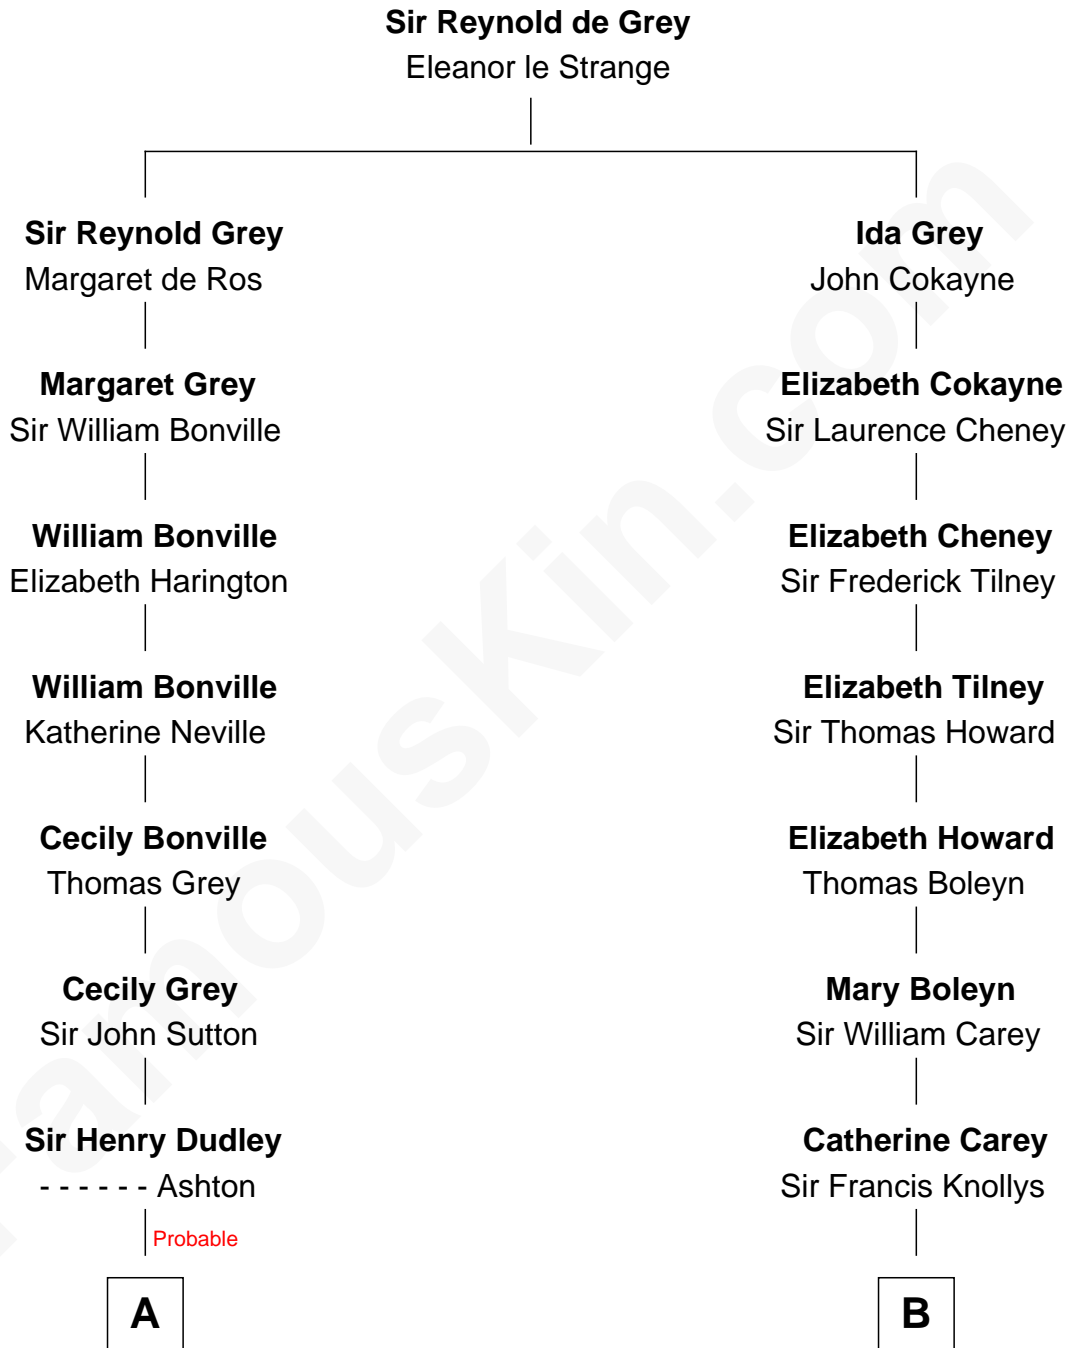

# FamousKin.com Relationship Chart of

**James Taylor**

*Singer-Songwriter*

17th cousin 3 times removed of

**John D. Rockefeller**

*Founder of the Standard Oil Company*

**C**

—  
**Fred Charles Knox**  
Ruth Elizabeth Collins

—  
**Ella Angelique Knox**  
Henry Herman Woodard

—  
**Gertrude Arline Woodard**  
Dr. Isaac Montrose Taylor

—  
**James Taylor**  
*Singer-Songwriter*

FamousKin.com