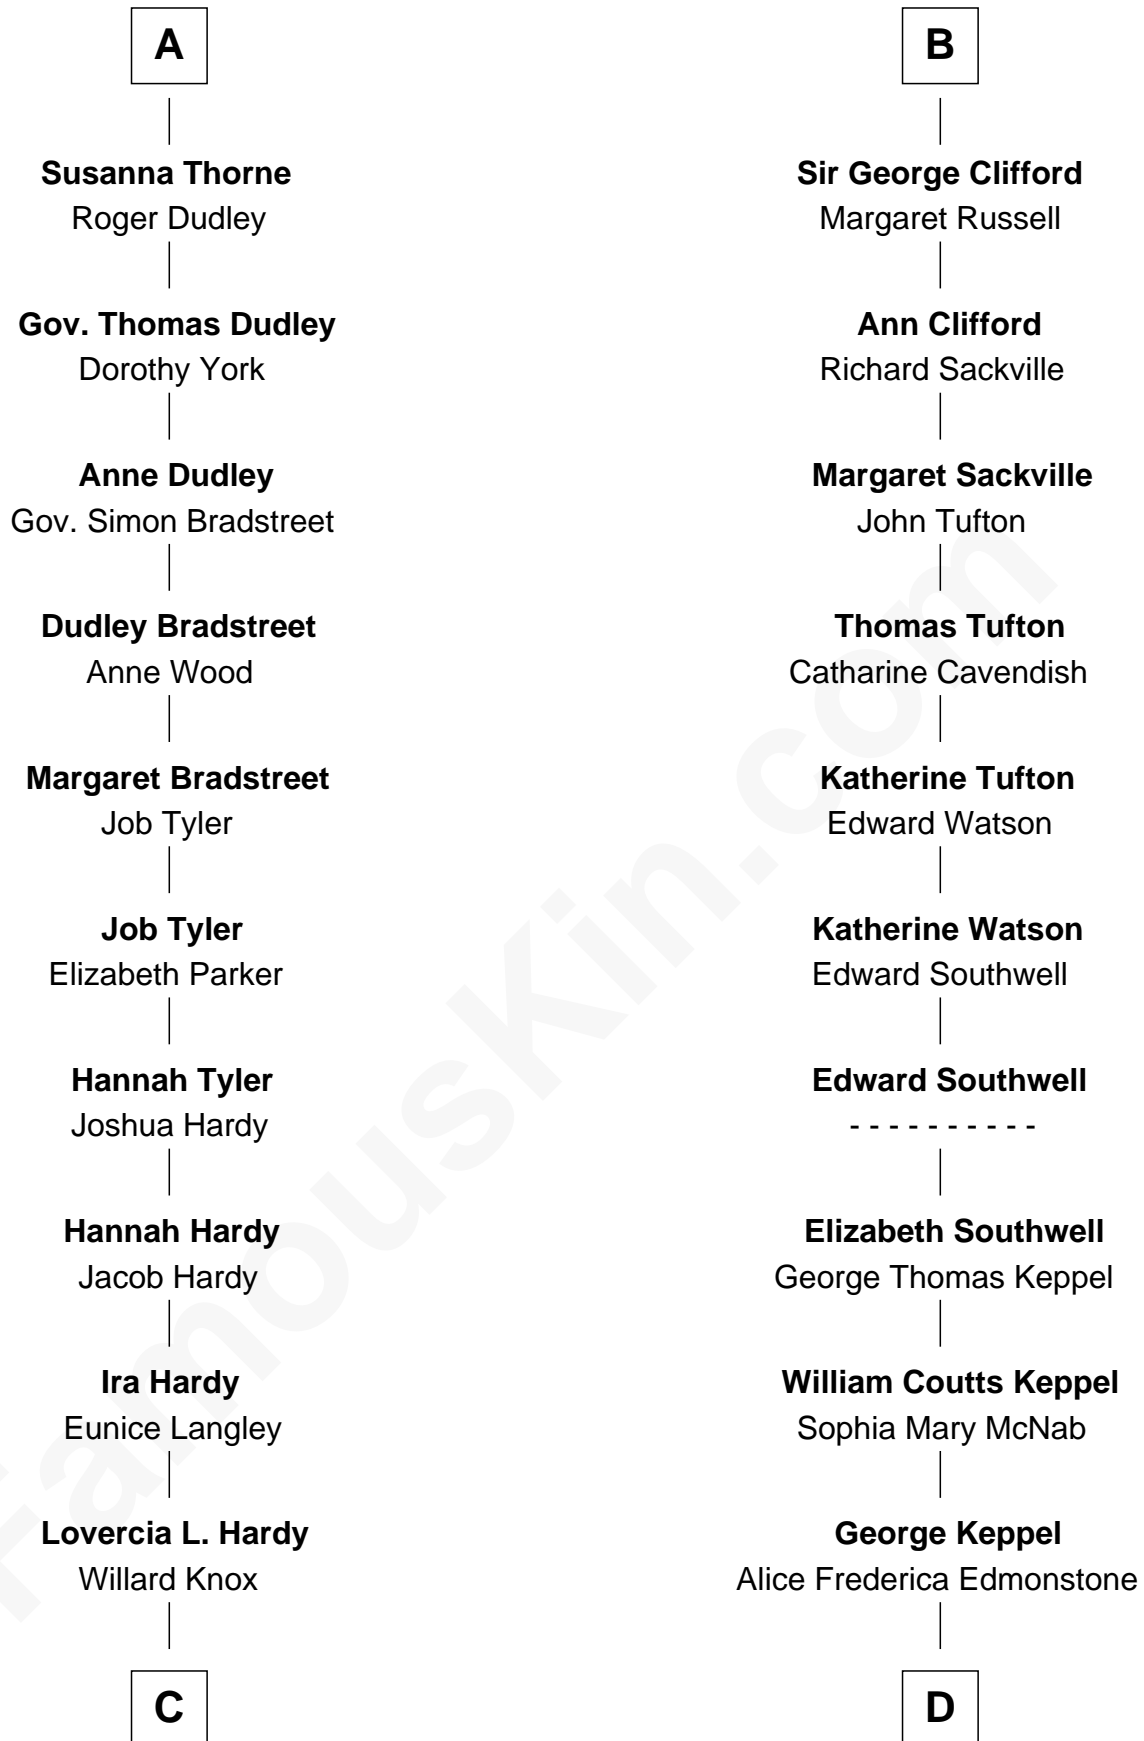

FamousKin.com Relationship Chart of

James Taylor

Singer-Songwriter

19th cousin 1 time removed of

Camilla Parker Bowles

Queen Consort of the United Kingdom

Sir John Grey

Avice Marmion

C

Fred Charles Knox
Ruth Elizabeth Collins

Ella Angelique Knox
Henry Herman Woodard

Gertrude Arline Woodard
Dr. Isaac Montrose Taylor

James Taylor
Singer-Songwriter

D

Sonia Rosemary Keppel
Roland Calvert Cubitt