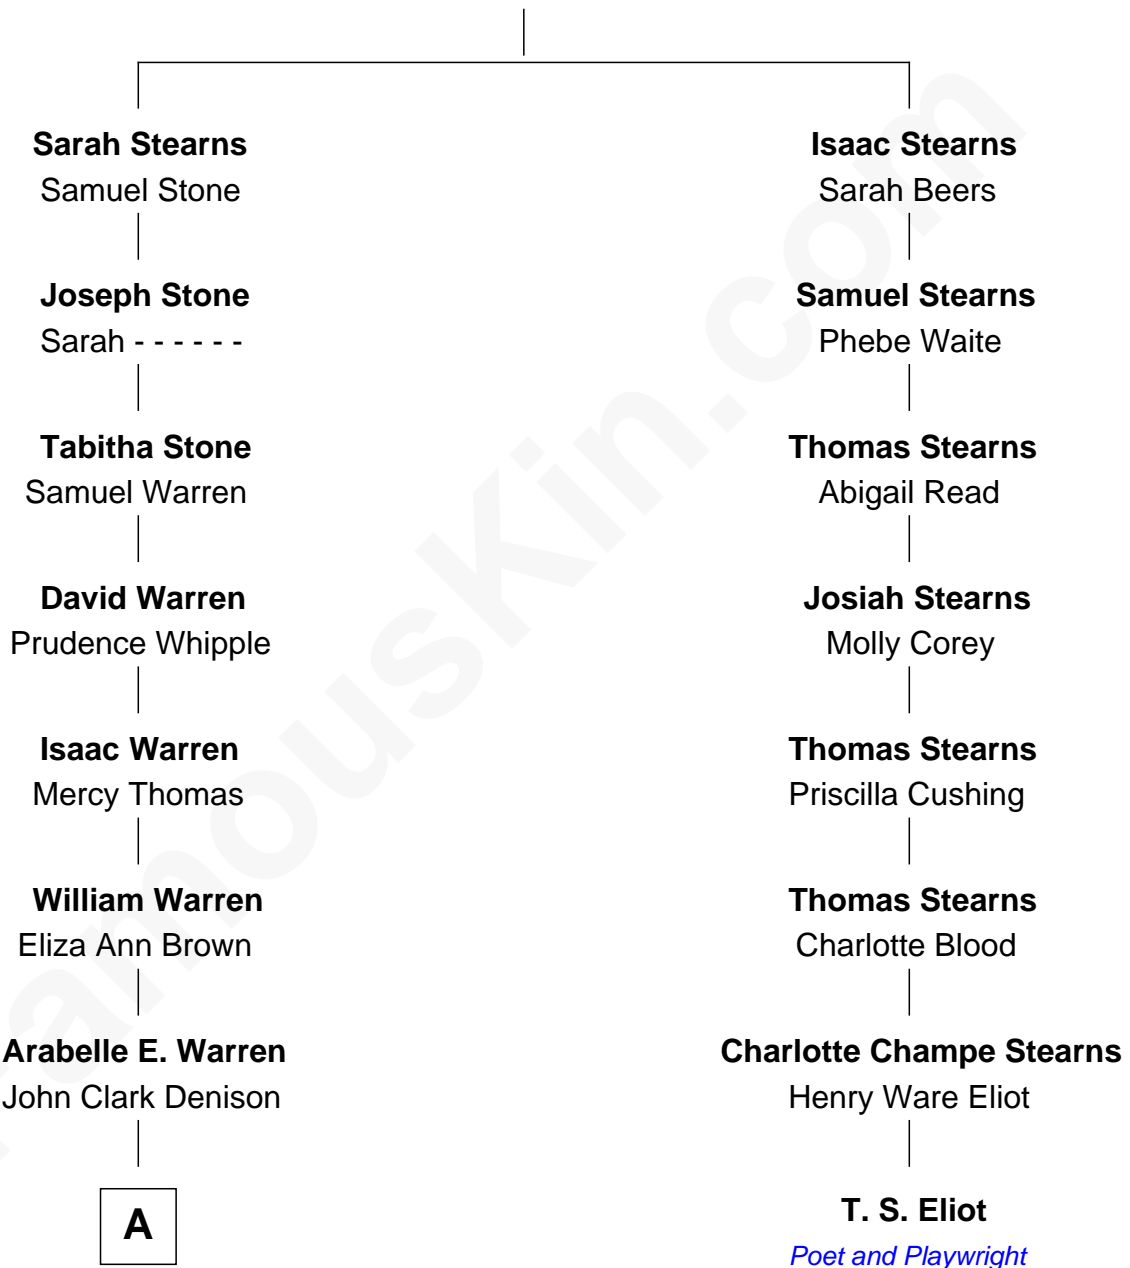

FamousKin.com Relationship Chart of

James Taylor

Singer-Songwriter

7th cousin 3 times removed of

T. S. Eliot

Poet and Playwright

Isaac Stearns

Mary Barker

A

—
Etta M. Denison

Henry Woodard

—
Henry Herman Woodard

Ella Angelique Knox

—
Gertrude Arline Woodard

Dr. Isaac Montrose Taylor

—
James Taylor

Singer-Songwriter

FamousKin.com