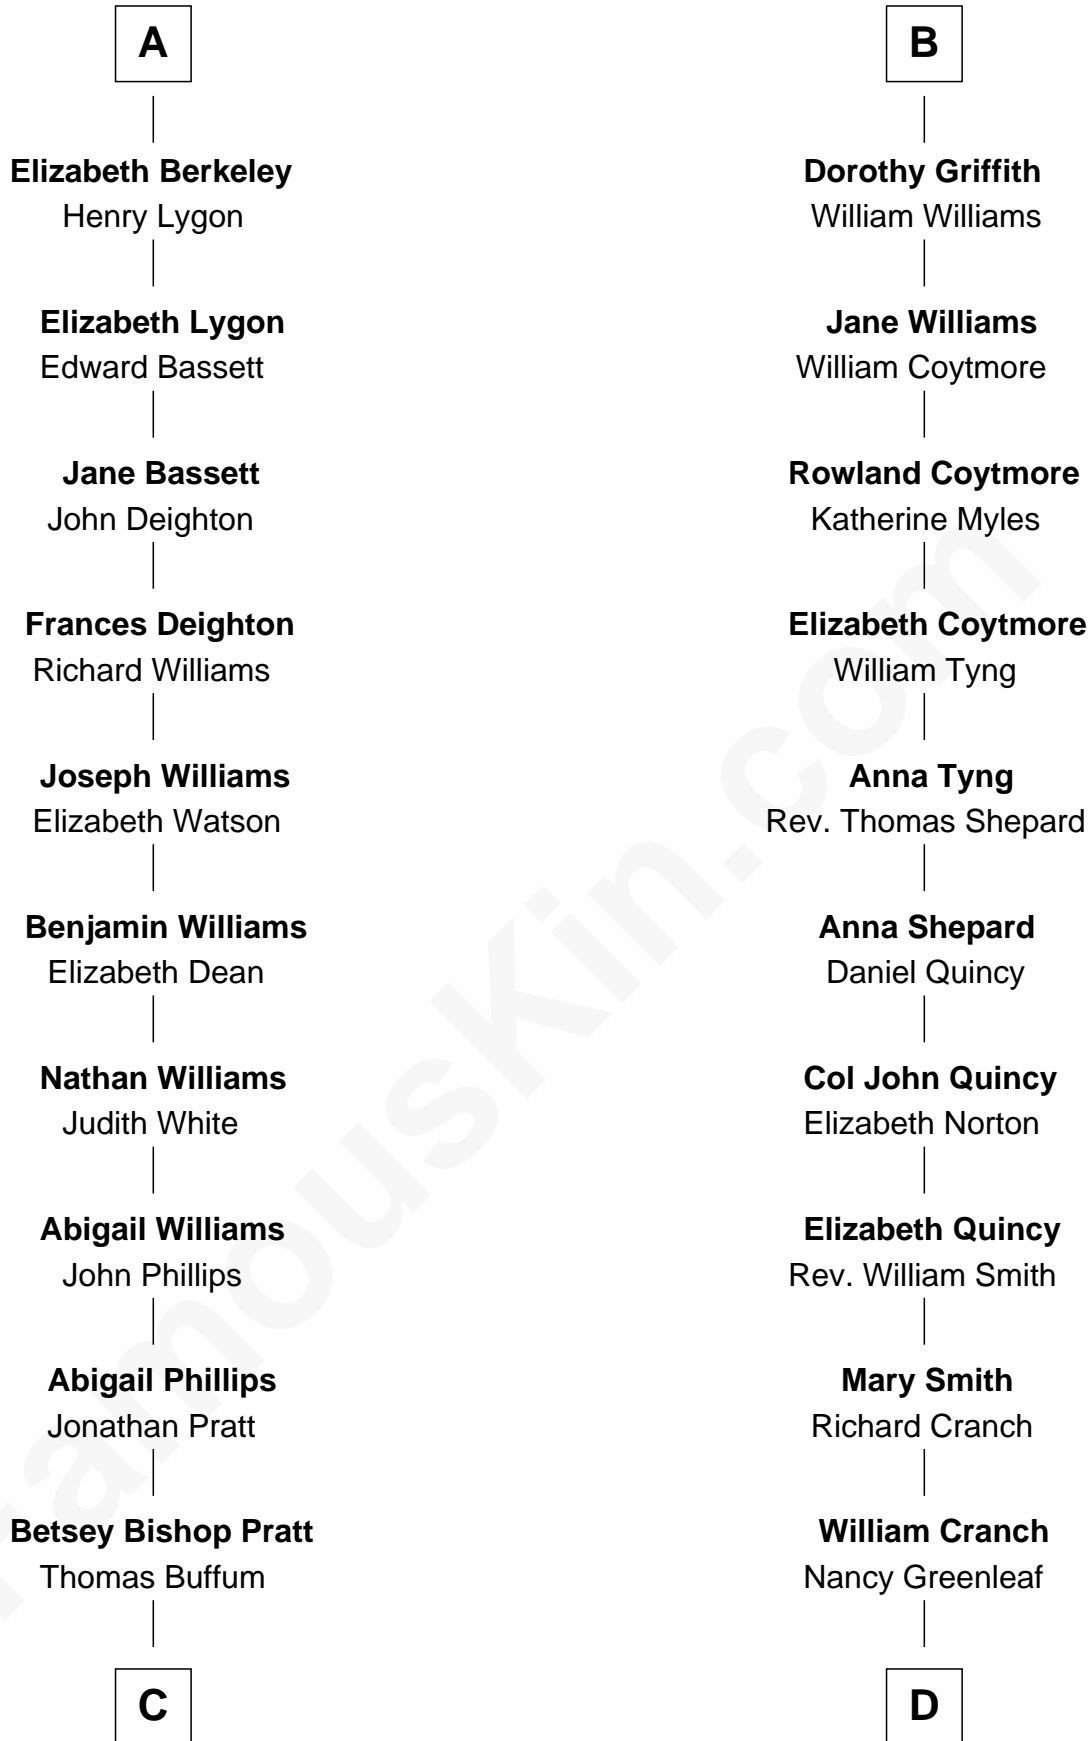

# FamousKin.com Relationship Chart of

**James Taylor**

*Singer-Songwriter*

19th cousin 2 times removed of

**T. S. Eliot**

*Poet and Playwright*

**Henry Plantagenet**

Maud de Chaworth

**C**

**Eliza Ann Buffum**  
Granville Hall Leonard

**Emily Roxanna Leonard**  
Stanford Lyman Haynes

**Theodosia Haynes**  
Alexander Taylor

**Dr. Isaac Montrose Taylor**  
Gertrude Arline Woodard

**James Taylor**  
*Singer-Songwriter*

**D**

**Abigail Adams Cranch**  
Rev. William Greenleaf Eliot

**Henry Ware Eliot**  
Charlotte Champe Stearns

**T. S. Eliot**  
*Poet and Playwright*

FamousKin.com