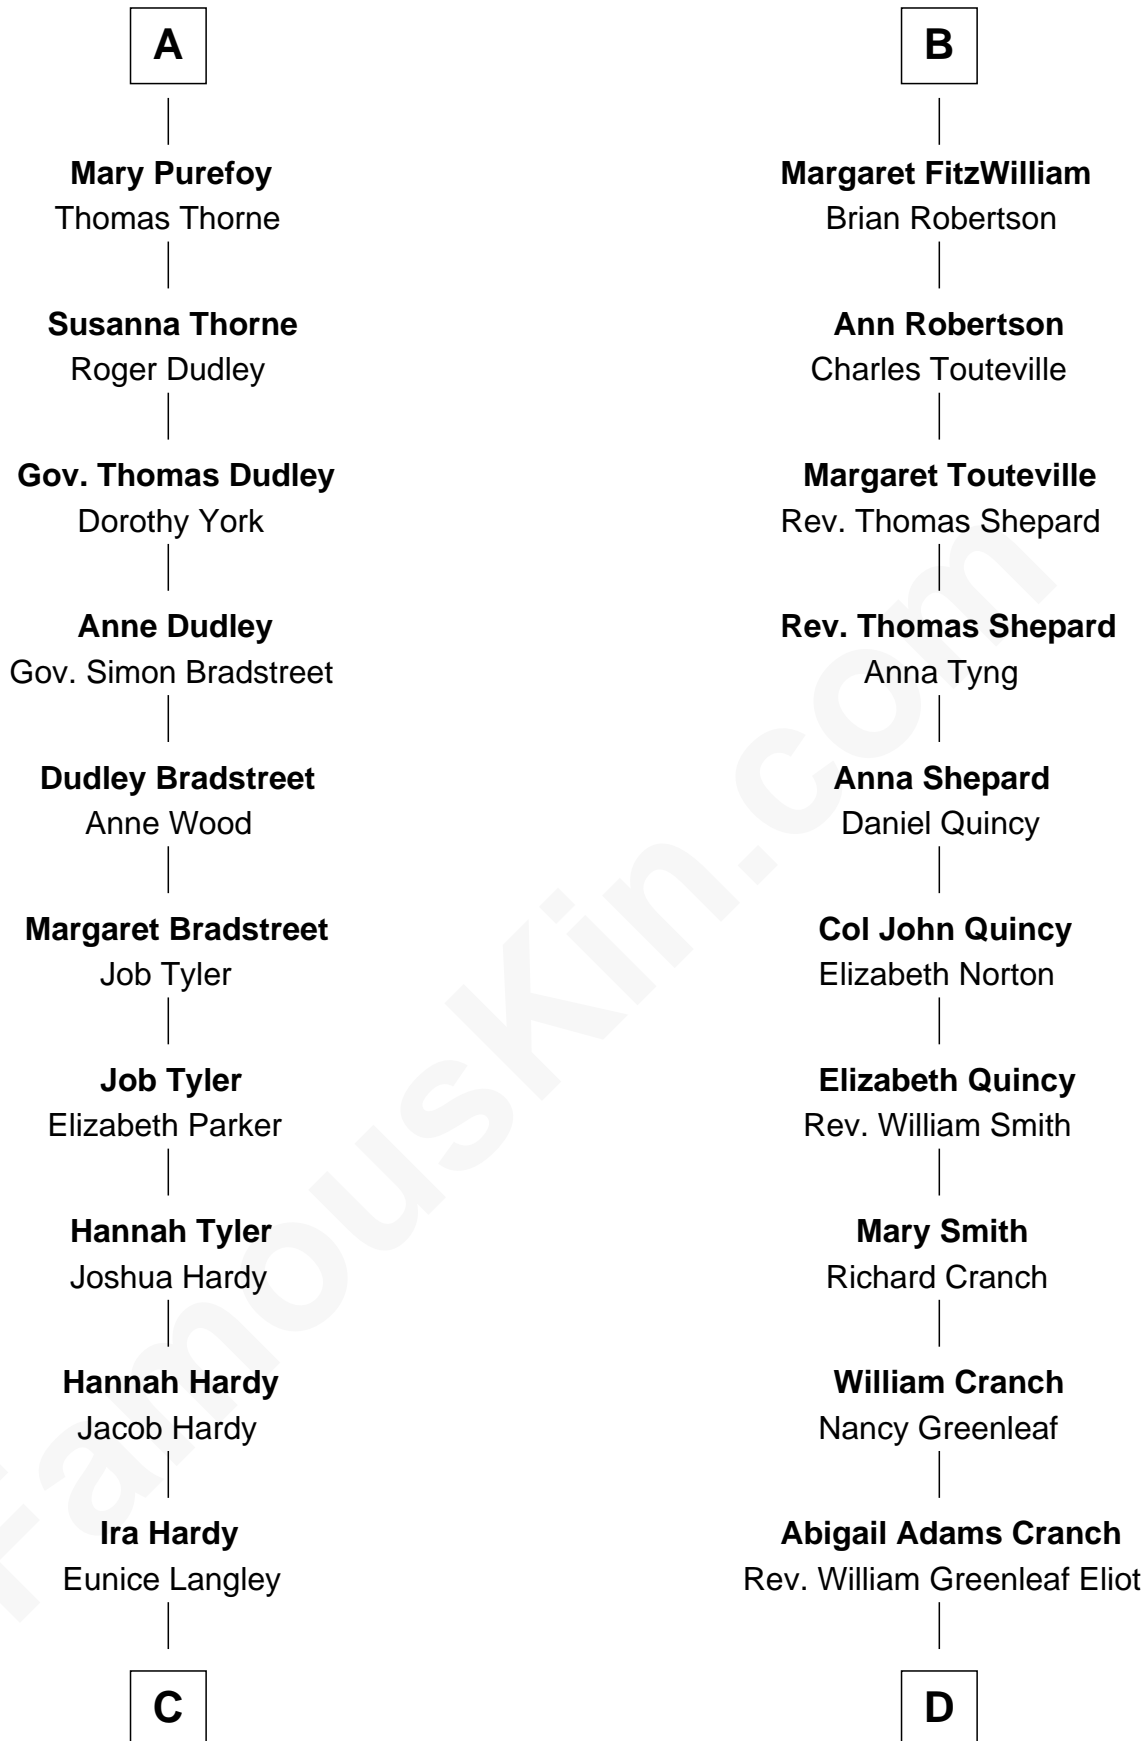

FamousKin.com Relationship Chart of

James Taylor

Singer-Songwriter

18th cousin 3 times removed of

T. S. Eliot

Poet and Playwright

Sir John Marmion

Maud de Furnival