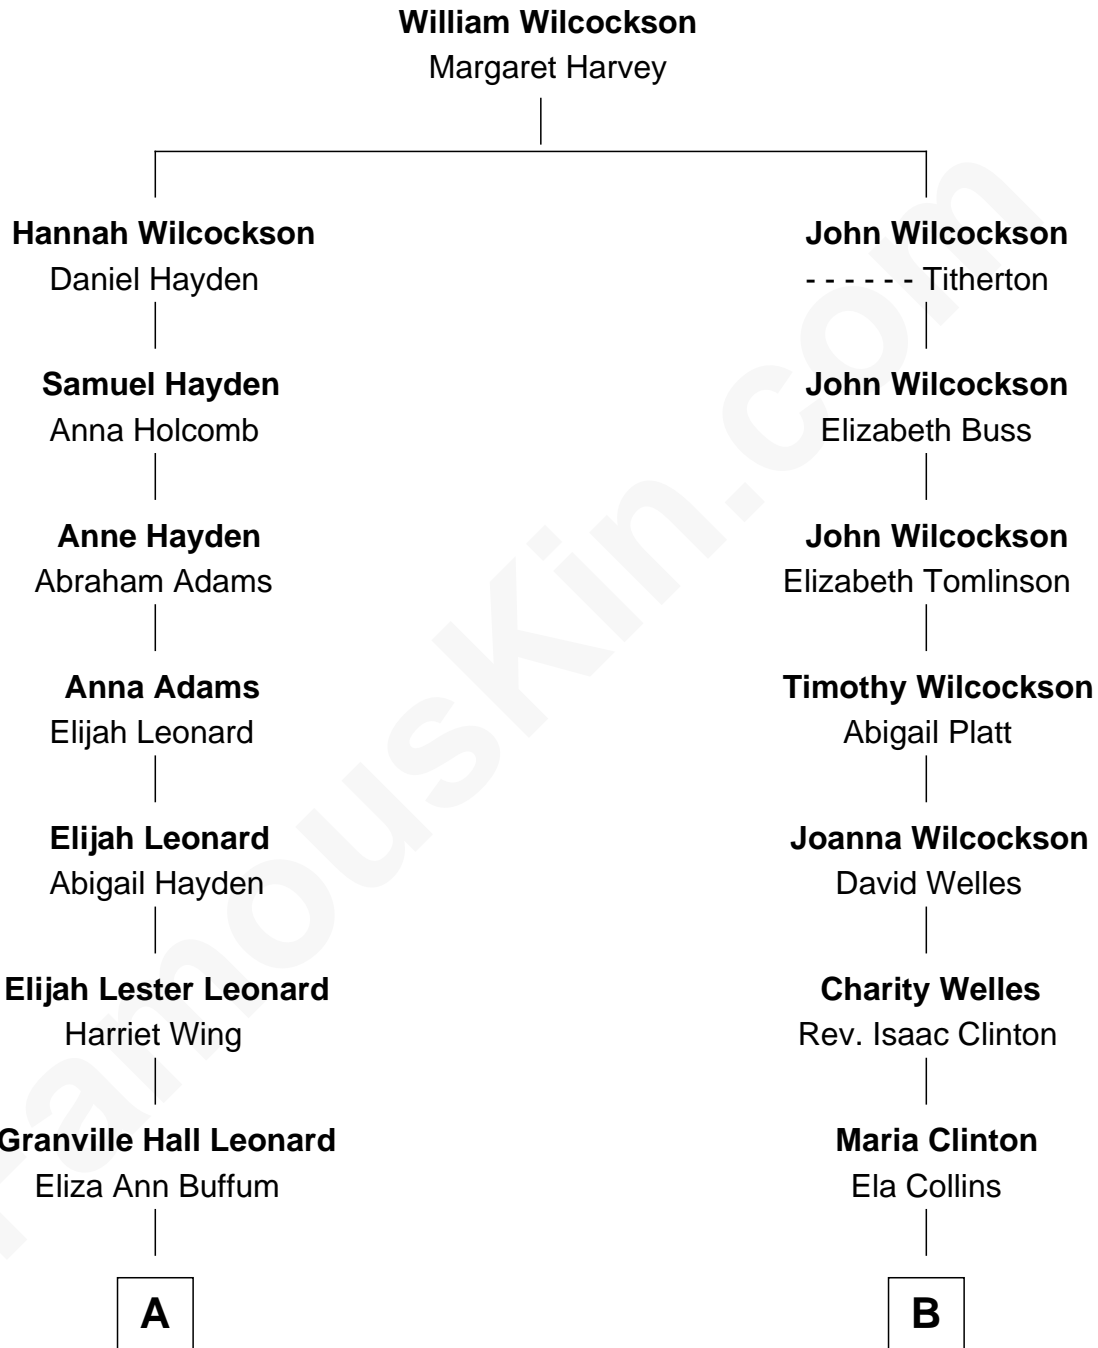

FamousKin.com Relationship Chart of

James Taylor
Singer-Songwriter

8th cousin 2 times removed of

Helen (Herron) Taft
First Lady of President William H. Taft

A

Emily Roxanna Leonard
Stanford Lyman Haynes

Theodosia Haynes
Alexander Taylor

Dr. Isaac Montrose Taylor
Gertrude Arline Woodard

James Taylor
Singer-Songwriter

B

Harriet Anne Collins
John Williamson Herron

Helen (Herron) Taft
First Lady of William H. Taft

FamousKin.com