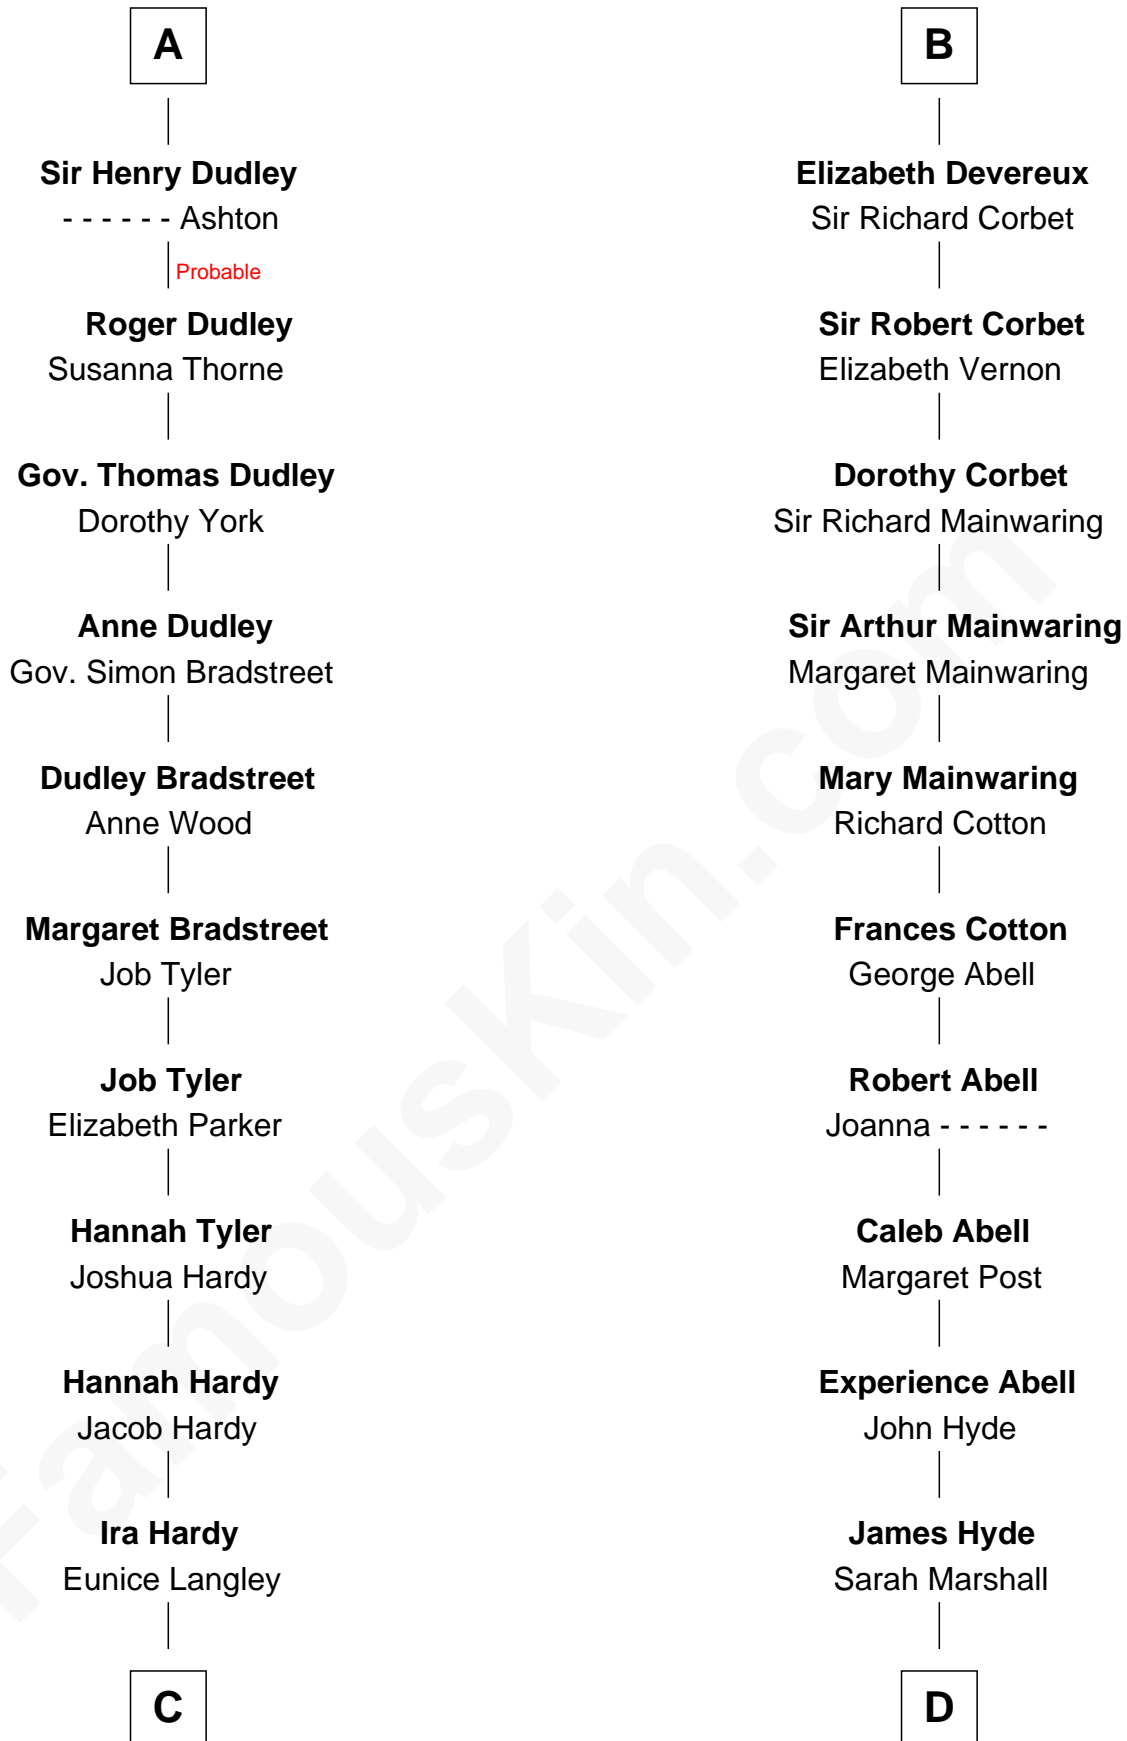

FamousKin.com Relationship Chart of

James Taylor

Singer-Songwriter

20th cousin 1 time removed of

Grover Cleveland

22nd and 24th U.S. President

Sir Hugh I de Audley

Iseult de Mortimer

Dr. Isaac Montrose Taylor

James Taylor

Singer-Songwriter

D

Abiah Hyde

Aaron Cleveland

William Cleveland

Margaret Falley