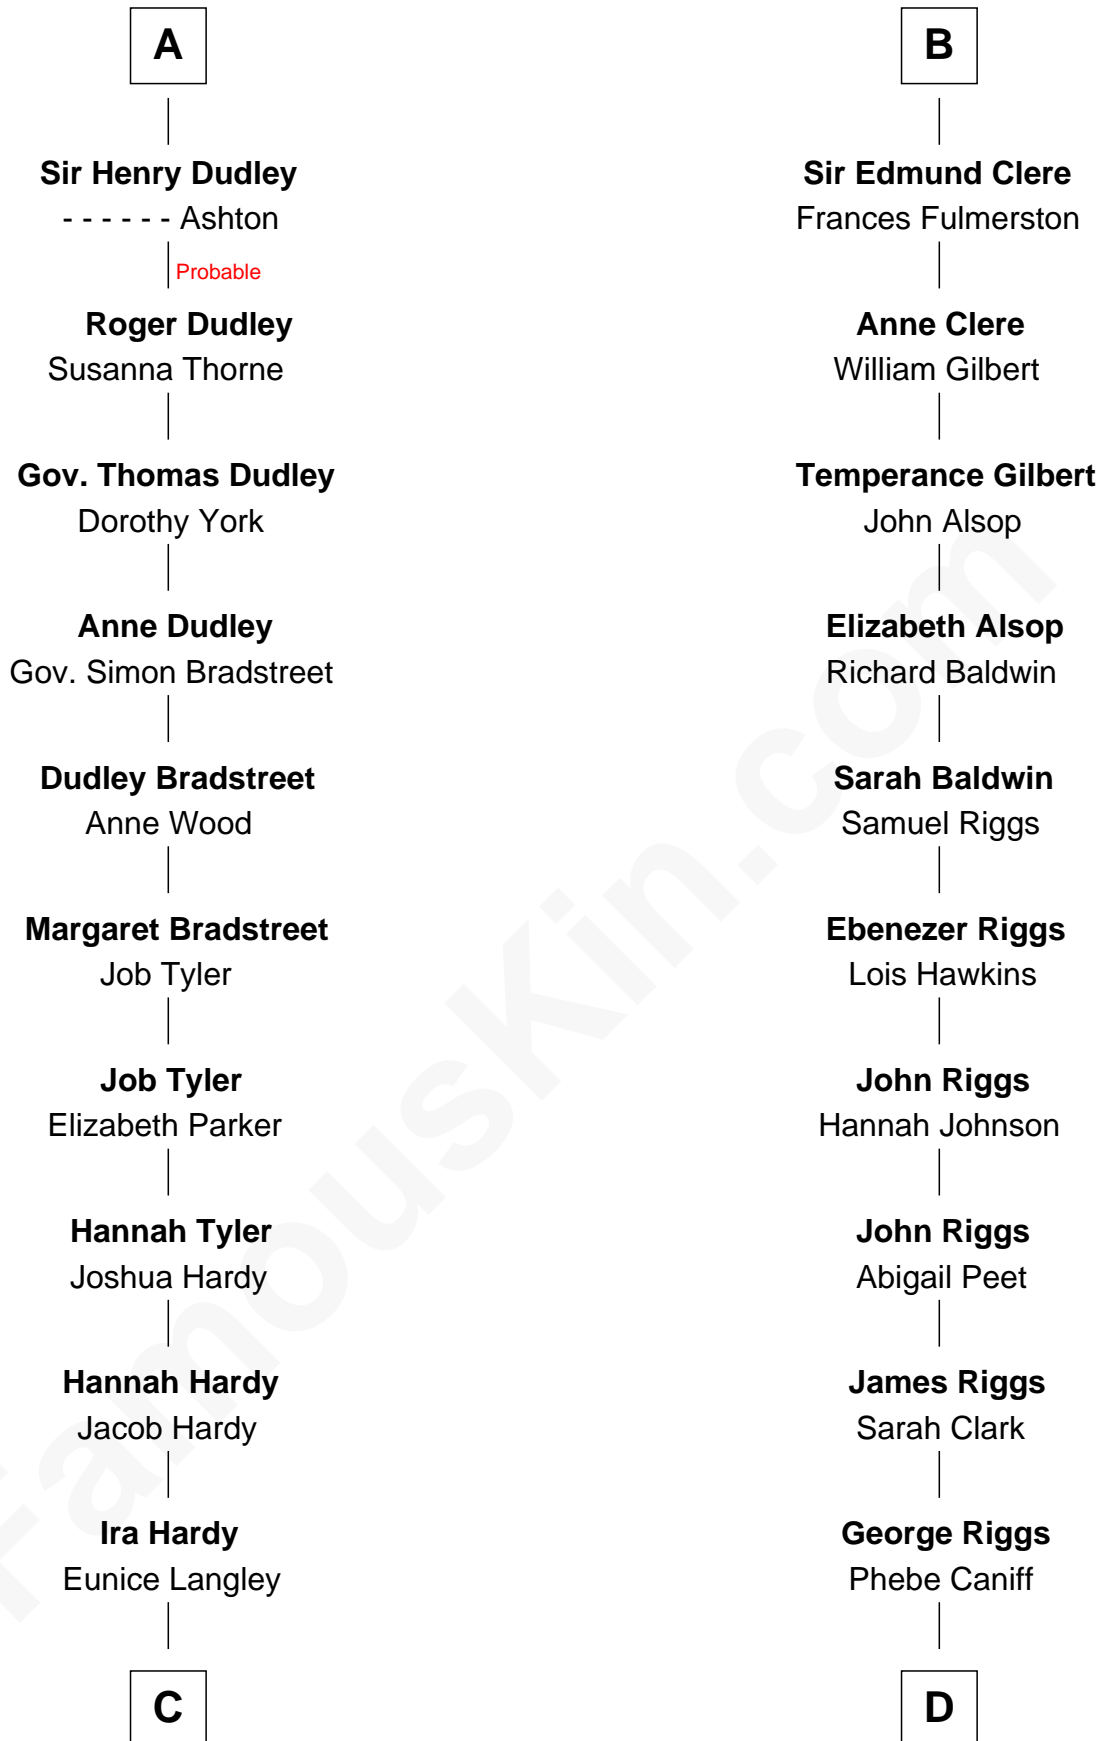

FamousKin.com Relationship Chart of

James Taylor

Singer-Songwriter

20th cousin 1 time removed of

Mamie (Doud) Eisenhower

First Lady of President Dwight Eisenhower

C

Lovercia L. Hardy

Willard Knox

Fred Charles Knox

Ruth Elizabeth Collins

Ella Angelique Knox

Henry Herman Woodard

Gertrude Arline Woodard

Dr. Isaac Montrose Taylor

James Taylor