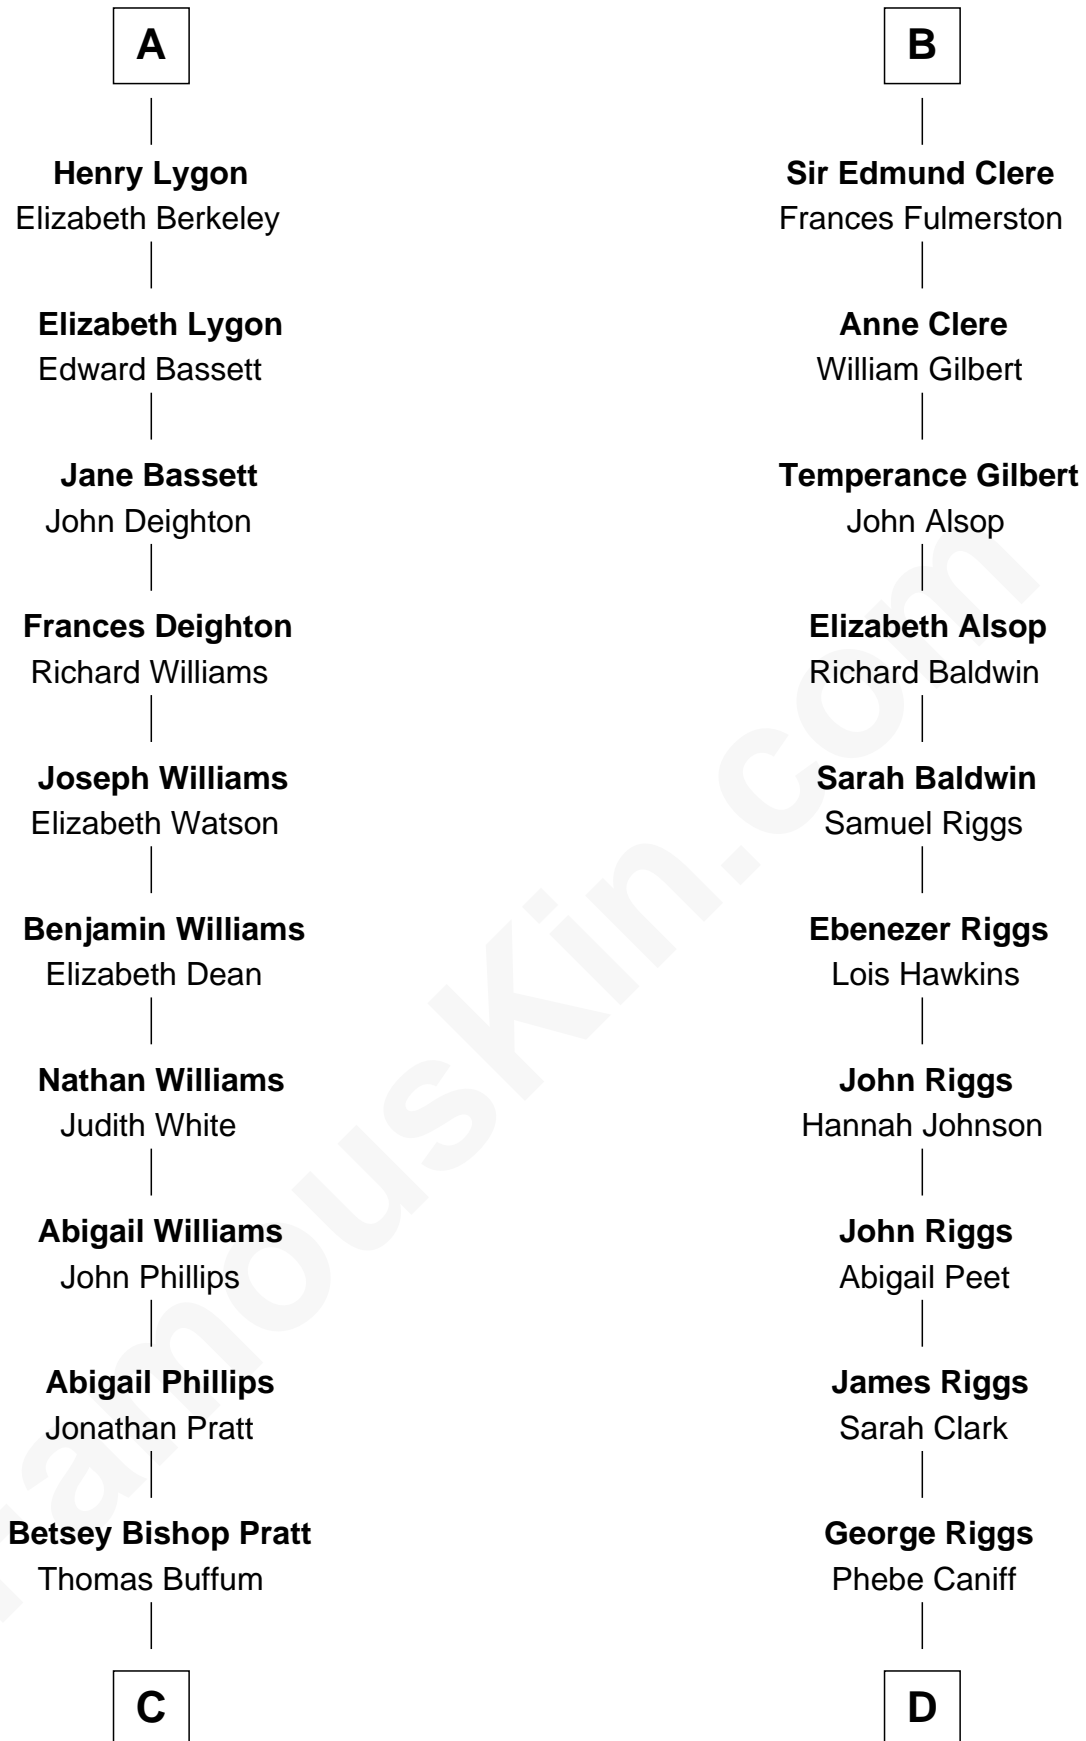

FamousKin.com Relationship Chart of

James Taylor

Singer-Songwriter

20th cousin 1 time removed of

Mamie (Doud) Eisenhower

First Lady of President Dwight Eisenhower

C

Eliza Ann Buffum
Granville Hall Leonard

Emily Roxanna Leonard
Stanford Lyman Haynes

Theodosia Haynes
Alexander Taylor

Dr. Isaac Montrose Taylor
Gertrude Arline Woodard

James Taylor
Singer-Songwriter

D

Maria Riggs
Eli Doud

Royal Houghton Doud
Mary Cornelia Sheldon

John Sheldon Doud
Elivera Mathilda Carlson

Mamie (Doud) Eisenhower
First Lady of Dwight Eisenhower