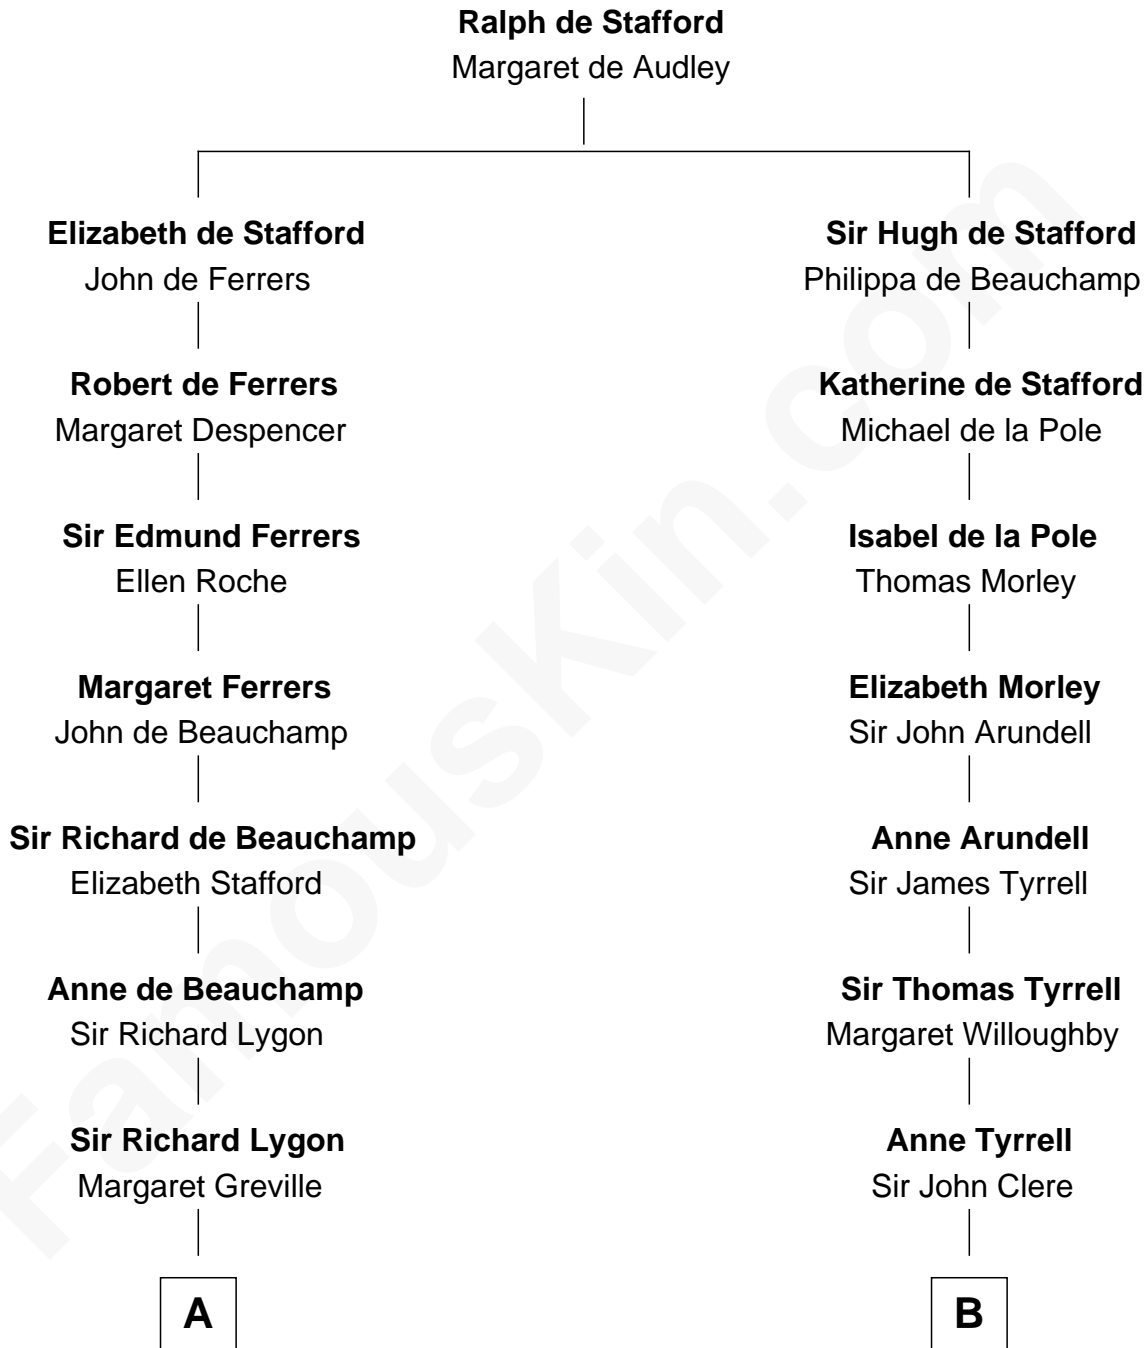

FamousKin.com Relationship Chart of

James Taylor

Singer-Songwriter

20th cousin 1 time removed of

Mamie (Doud) Eisenhower

First Lady of President Dwight Eisenhower

C

Eliza Ann Buffum
Granville Hall Leonard

Emily Roxanna Leonard
Stanford Lyman Haynes

Theodosia Haynes
Alexander Taylor

Dr. Isaac Montrose Taylor
Gertrude Arline Woodard

James Taylor
Singer-Songwriter

D

Maria Riggs
Eli Doud

Royal Houghton Doud
Mary Cornelia Sheldon

John Sheldon Doud
Elivera Mathilda Carlson

Mamie (Doud) Eisenhower
First Lady of Dwight Eisenhower