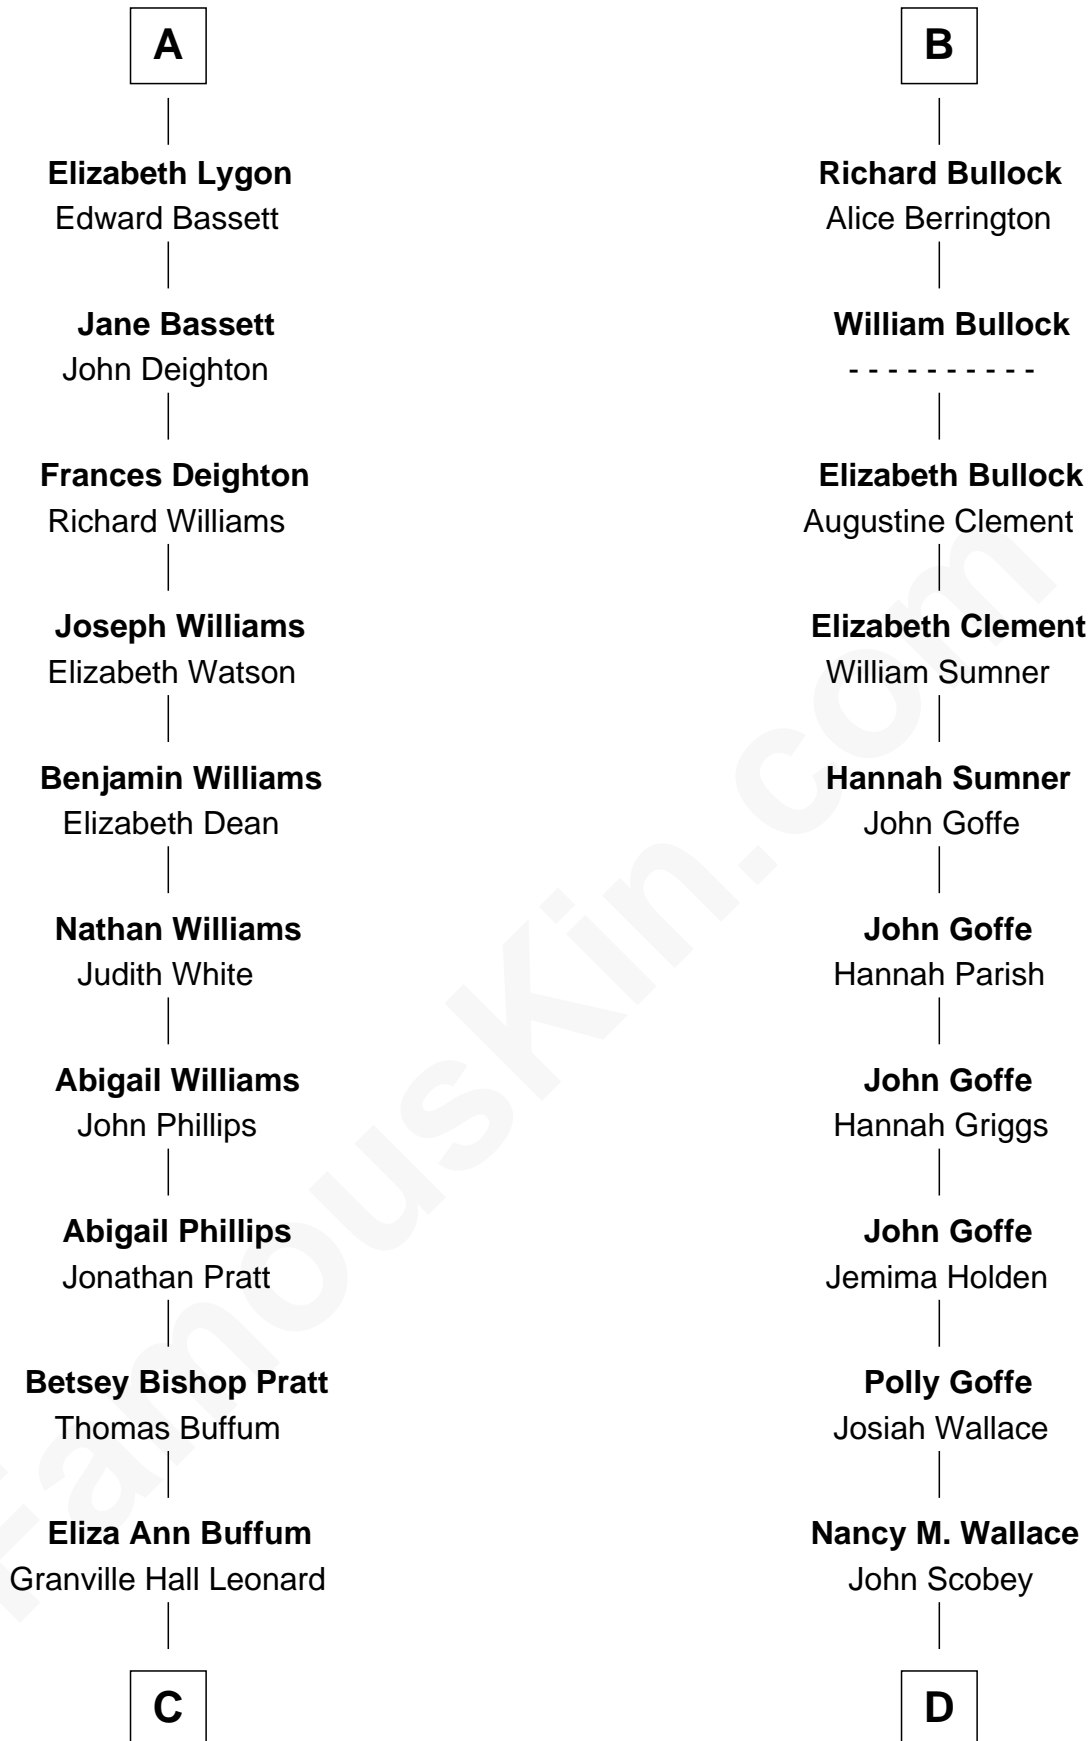

FamousKin.com Relationship Chart of

James Taylor

Singer-Songwriter

19th cousin 1 time removed of

Lou (Henry) Hoover

First Lady of President Herbert Hoover

C

Emily Roxanna Leonard
Stanford Lyman Haynes

Theodosia Haynes
Alexander Taylor

Dr. Isaac Montrose Taylor
Gertrude Arline Woodard

James Taylor
Singer-Songwriter

D

Philomelia Sophia Scobey
Phineas Weed

Florence Ida Weed
Charles Delano Henry

Lou (Henry) Hoover
First Lady of Herbert Hoover