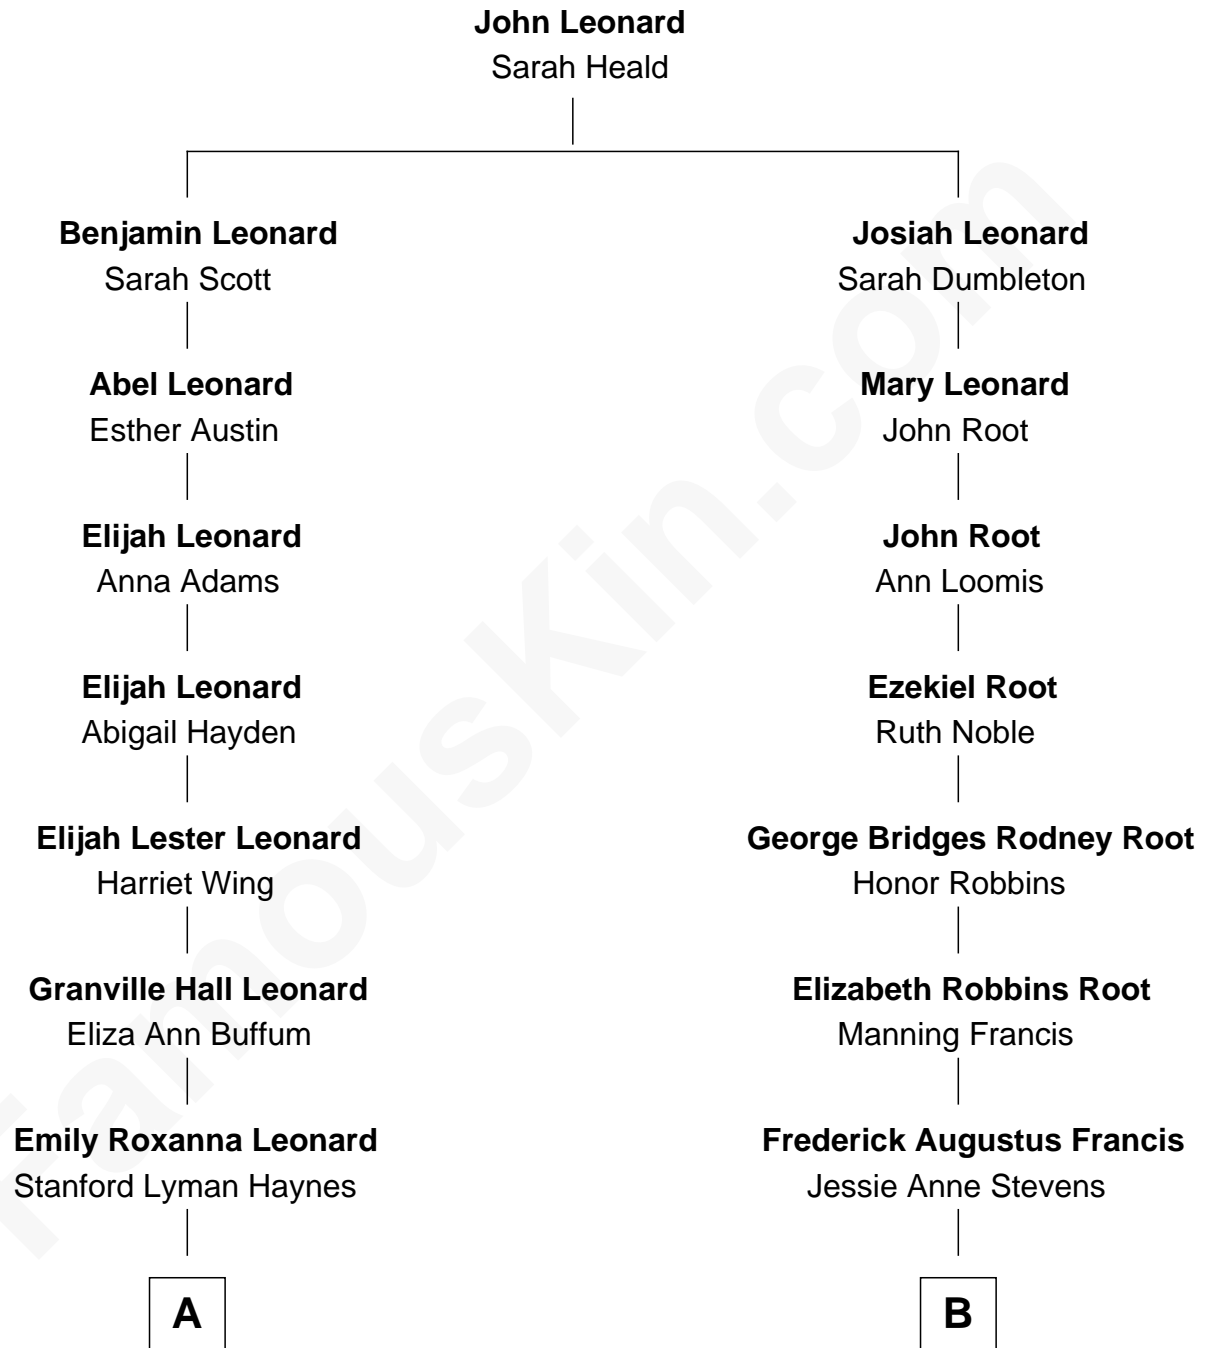

FamousKin.com Relationship Chart of

James Taylor
Singer-Songwriter

9th cousin of

Nancy (Davis) Reagan
First Lady of President Ronald Reagan

A

Theodosia Haynes

Alexander Taylor

Dr. Isaac Montrose Taylor

Gertrude Arline Woodard

James Taylor

Singer-Songwriter

B

Anne Ayers Francis

John Newell Robbins

Kenneth Seymour Robbins

Edith Prescott Lockett

Nancy (Davis) Reagan

First Lady of Ronald Reagan

FamousKin.com