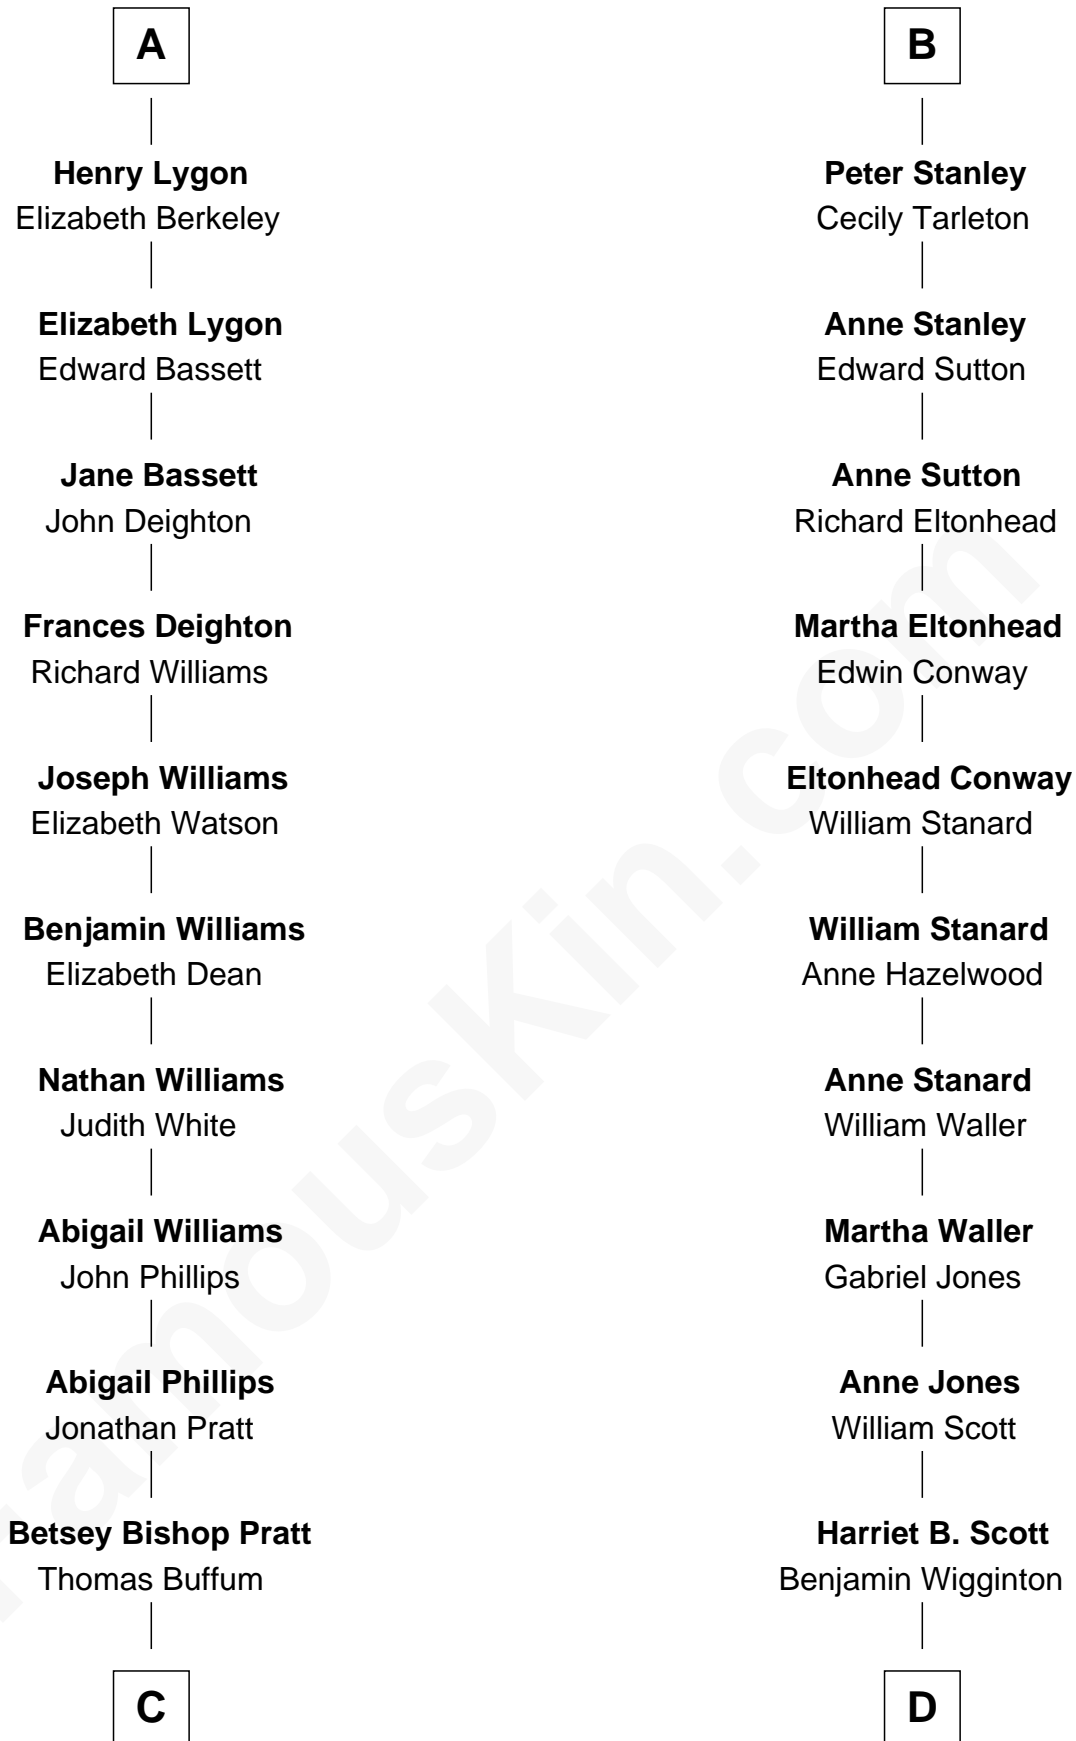

FamousKin.com Relationship Chart of

James Taylor

Singer-Songwriter

19th cousin 2 times removed of

Edith (Bolling) Wilson

First Lady of President Woodrow Wilson

Katherine de Hastang

Ralph de Stafford

C

Eliza Ann Buffum
Granville Hall Leonard

Emily Roxanna Leonard
Stanford Lyman Haynes

Theodosia Haynes
Alexander Taylor

Dr. Isaac Montrose Taylor
Gertrude Arline Woodard

James Taylor
Singer-Songwriter

D

Anne E. Wigginton
Archibald Bolling