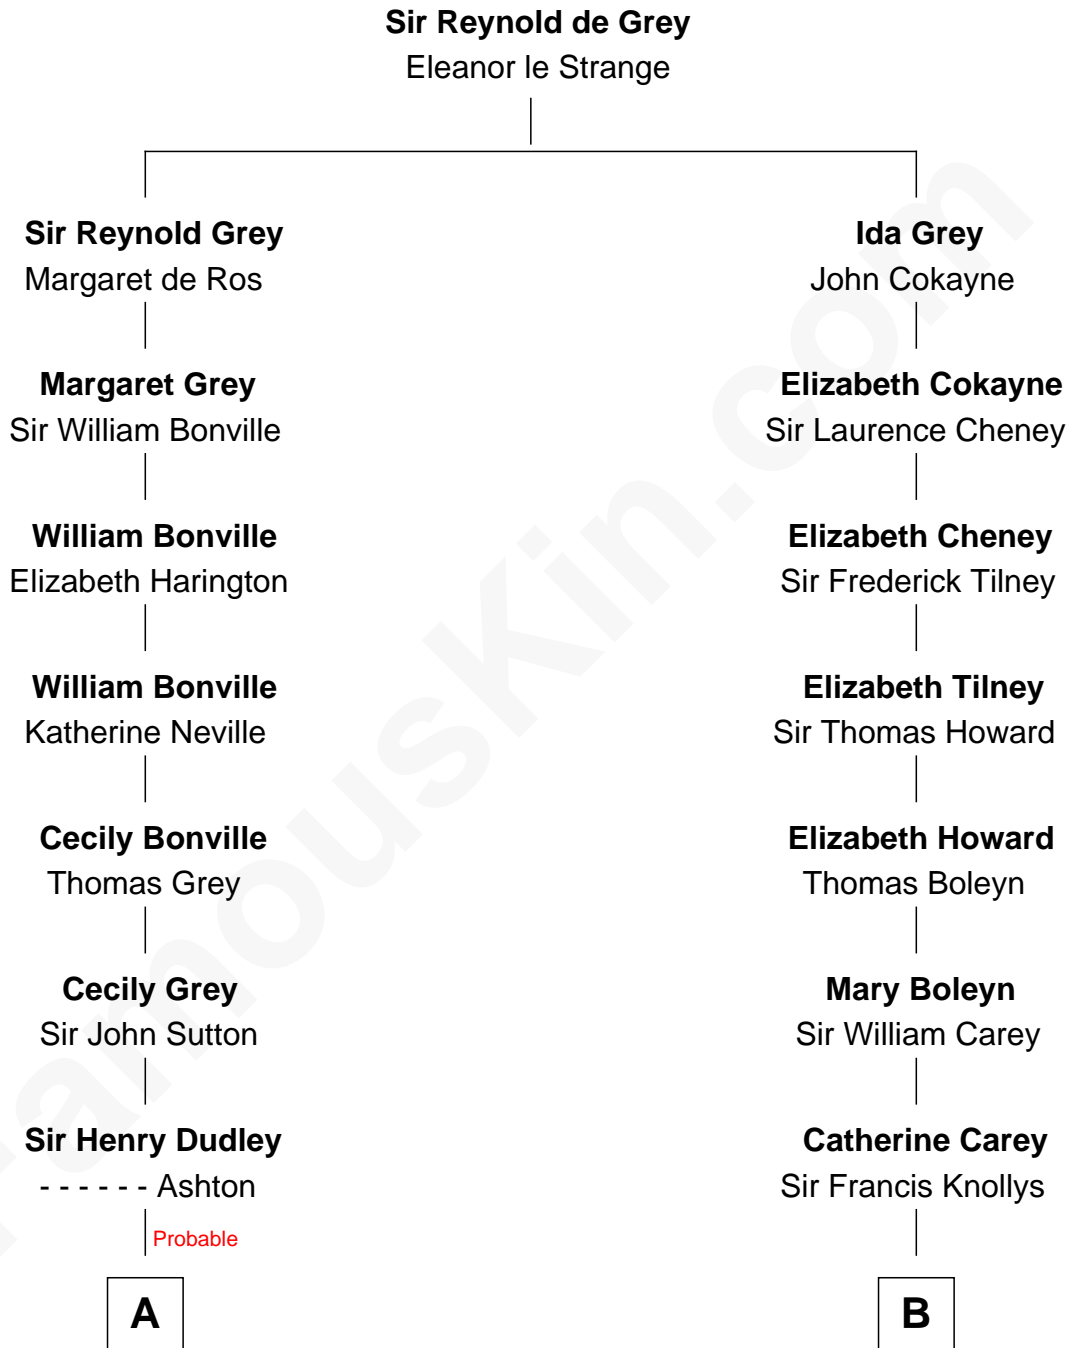

# FamousKin.com Relationship Chart of

**James Taylor**

*Singer-Songwriter*

17th cousin 3 times removed of

**Edith (Bolling) Wilson**

*First Lady of President Woodrow Wilson*

**C**

—  
**Fred Charles Knox**  
Ruth Elizabeth Collins

—  
**Ella Angelique Knox**  
Henry Herman Woodard

—  
**Gertrude Arline Woodard**  
Dr. Isaac Montrose Taylor

—  
**James Taylor**  
*Singer-Songwriter*

FamousKin.com