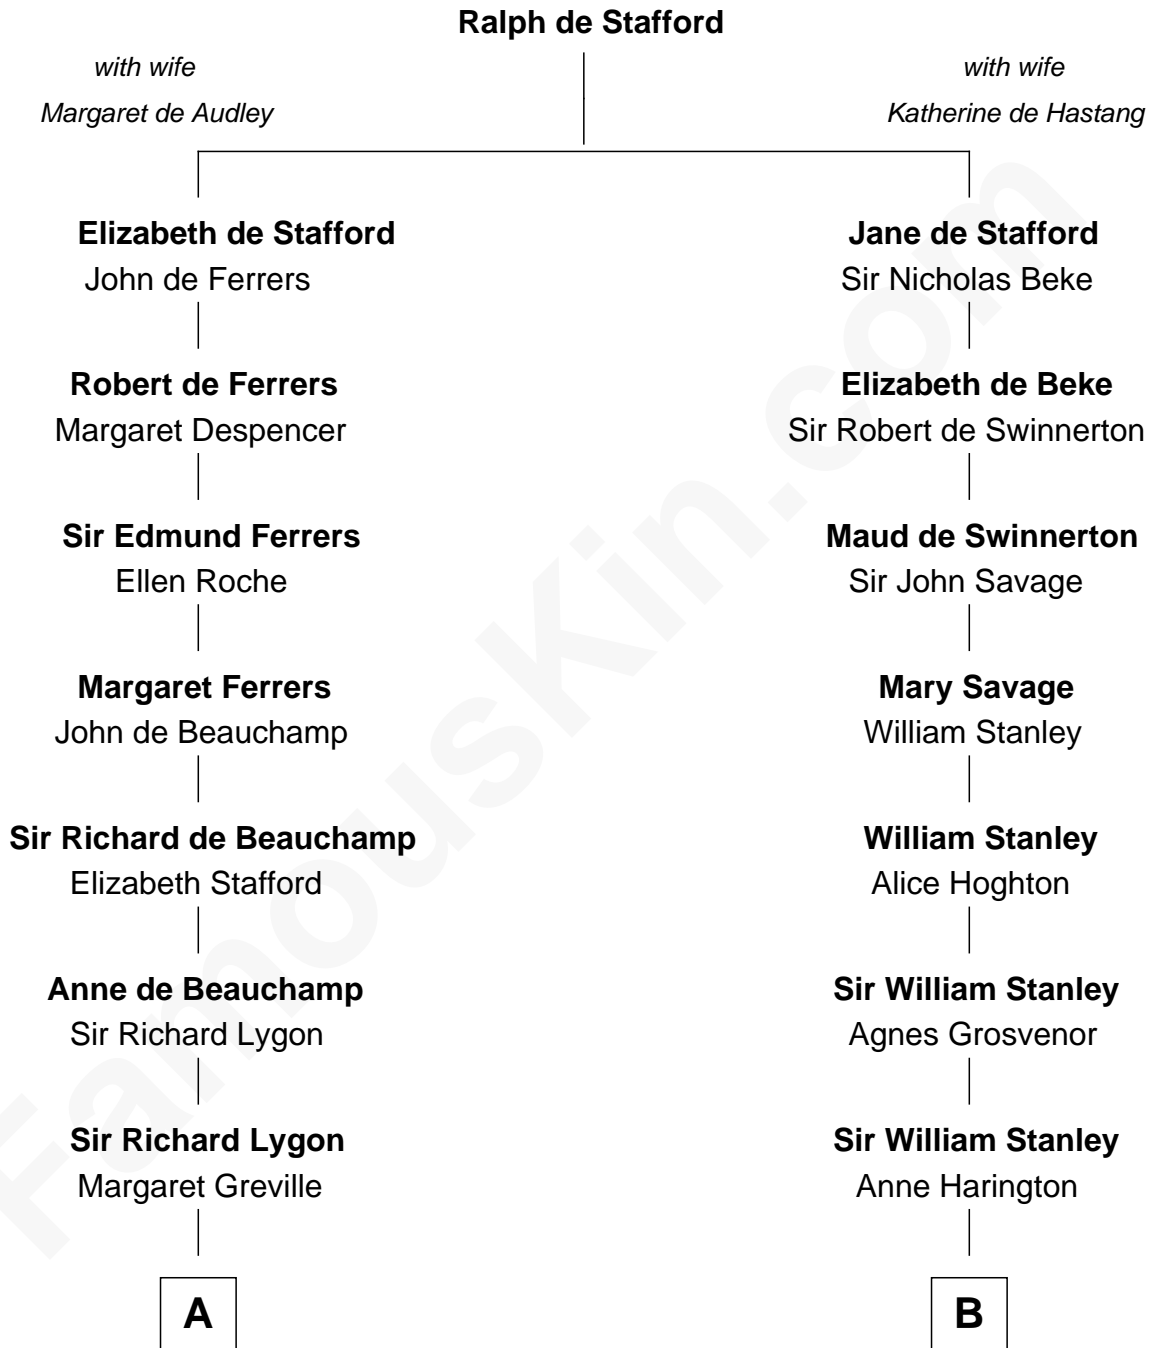

FamousKin.com Relationship Chart of

James Taylor

Singer-Songwriter

19th cousin 2 times removed of

Edith (Bolling) Wilson

First Lady of President Woodrow Wilson

C

Eliza Ann Buffum
Granville Hall Leonard

Emily Roxanna Leonard
Stanford Lyman Haynes

Theodosia Haynes
Alexander Taylor

Dr. Isaac Montrose Taylor
Gertrude Arline Woodard

James Taylor
Singer-Songwriter

D

Anne E. Wigginton
Archibald Bolling

William Holcombe Bolling
Sarah Spiers White