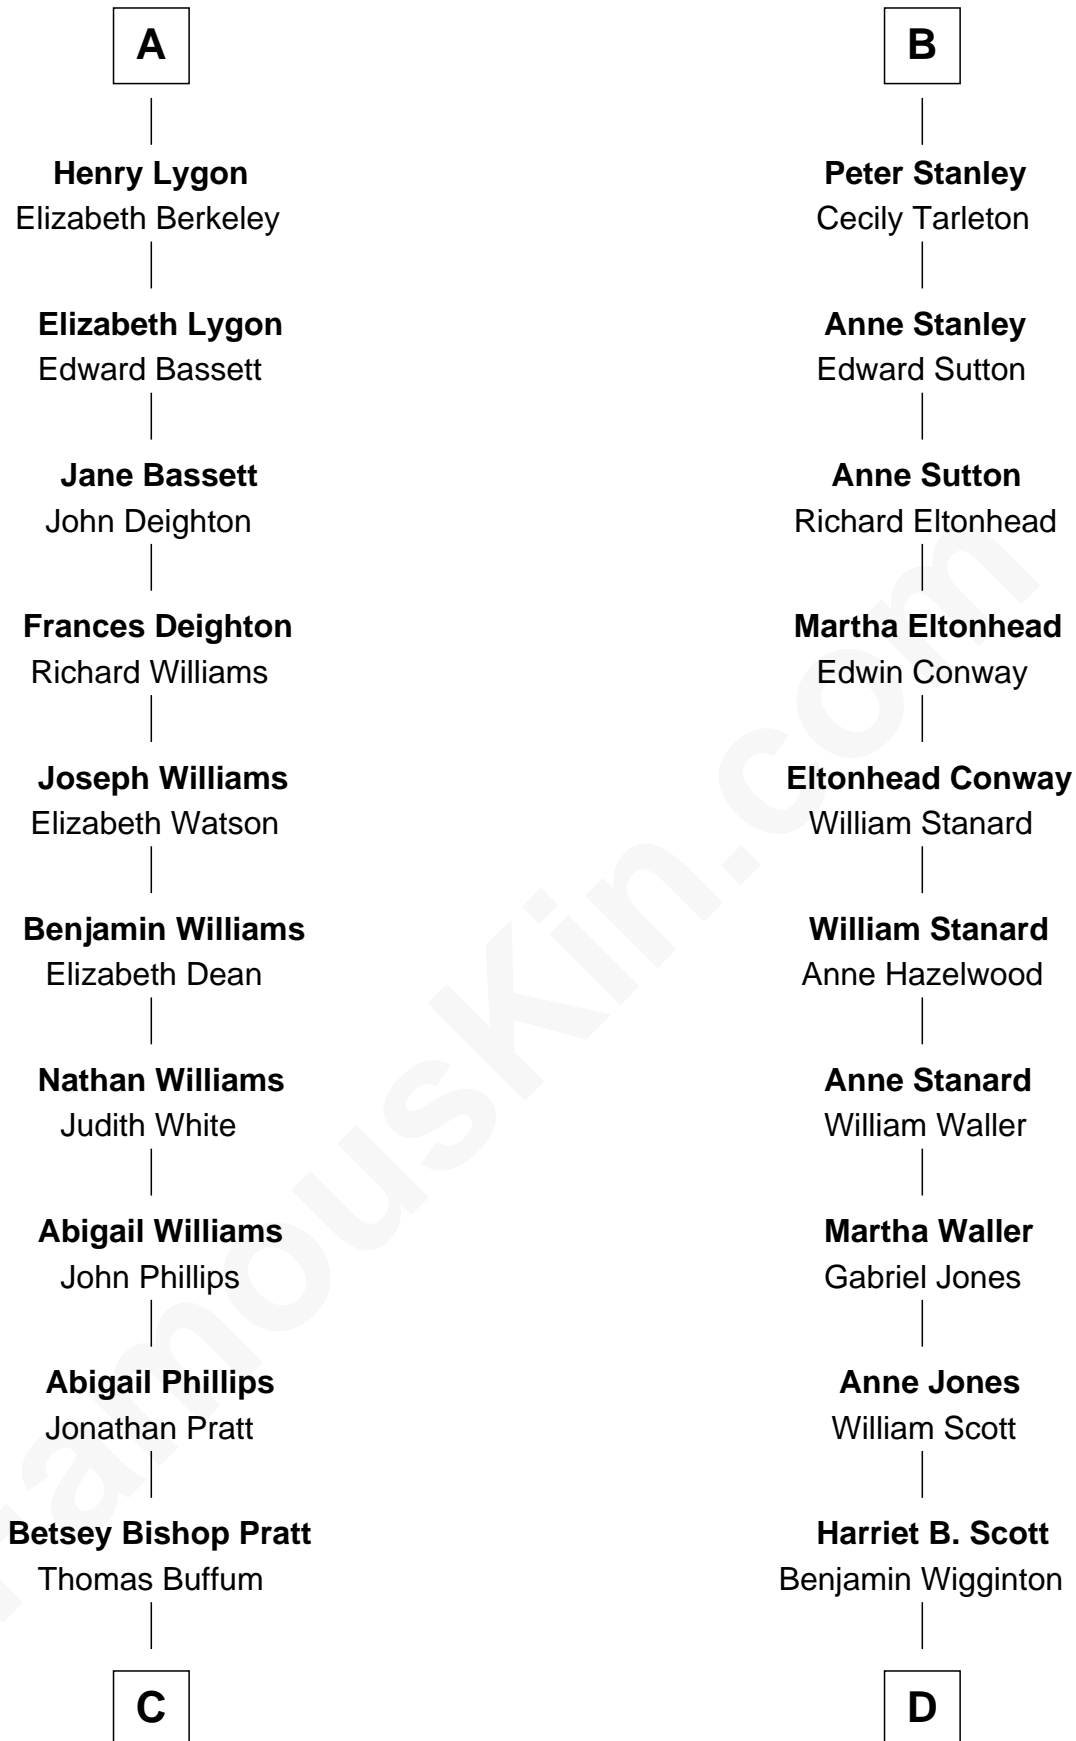

FamousKin.com Relationship Chart of

James Taylor

Singer-Songwriter

19th cousin 2 times removed of

Edith (Bolling) Wilson

First Lady of President Woodrow Wilson

C

Eliza Ann Buffum
Granville Hall Leonard

Emily Roxanna Leonard
Stanford Lyman Haynes

Theodosia Haynes
Alexander Taylor

Dr. Isaac Montrose Taylor
Gertrude Arline Woodard

James Taylor
Singer-Songwriter

D

Anne E. Wigginton
Archibald Bolling

William Holcombe Bolling
Sarah Spiers White