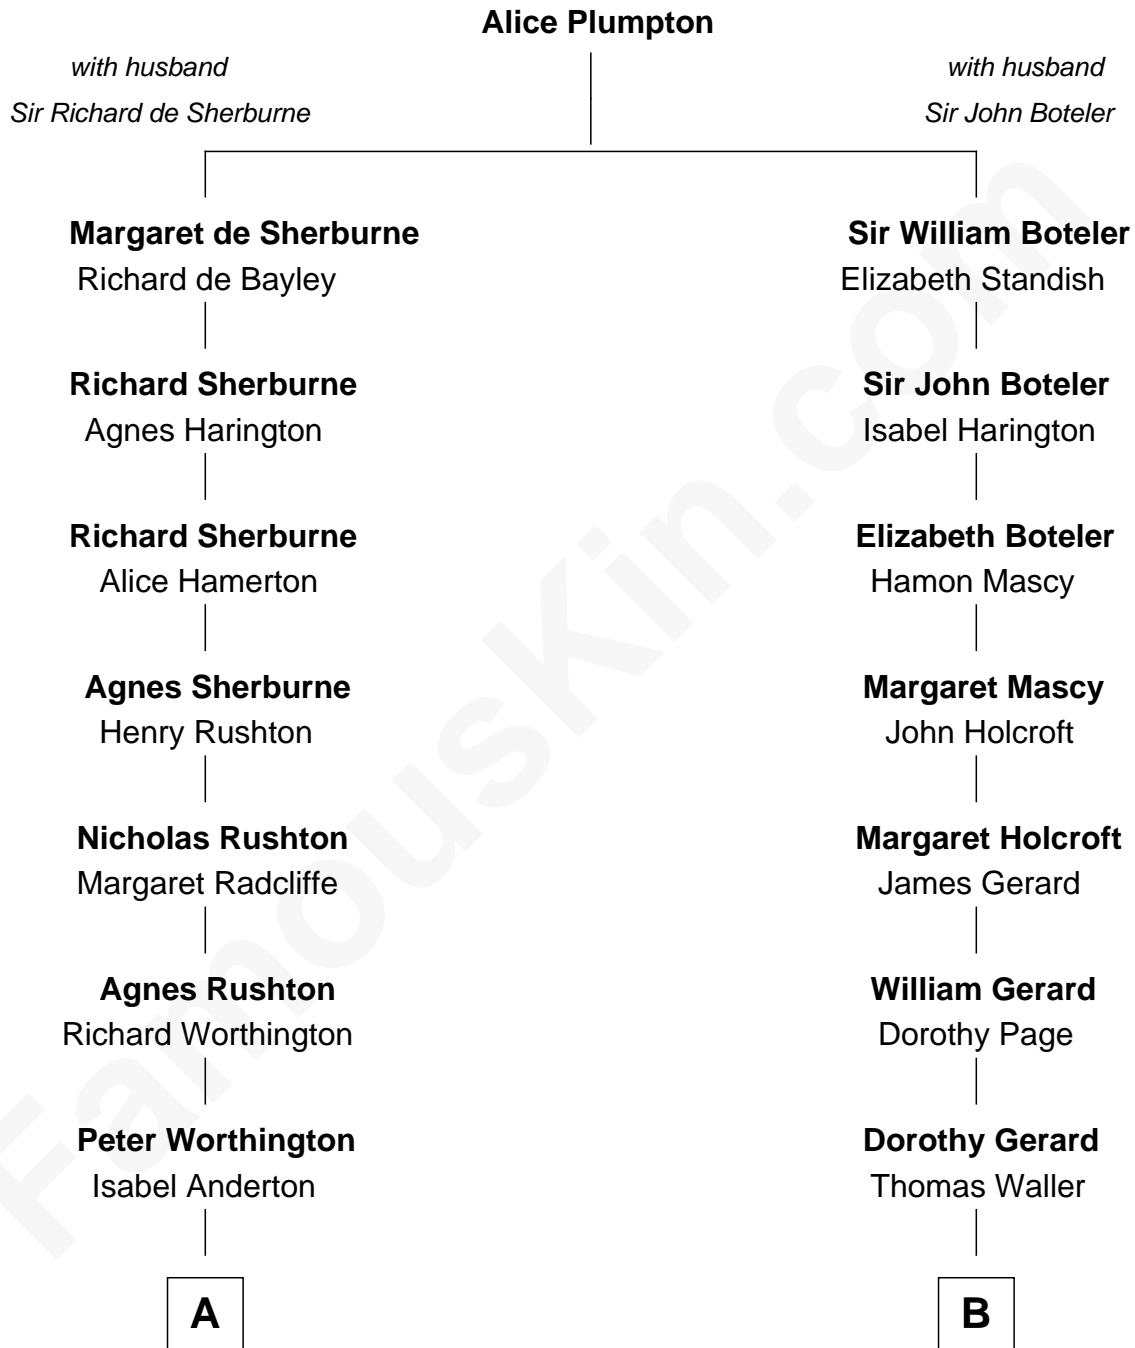

# FamousKin.com Relationship Chart of

**James Taylor**

*Singer-Songwriter*

17th cousin 4 times removed of

**Edith (Bolling) Wilson**

*First Lady of President Woodrow Wilson*

**C**

Granville Hall Leonard

Eliza Ann Buffum

Emily Roxanna Leonard

Stanford Lyman Haynes

Theodosia Haynes

Alexander Taylor

Dr. Isaac Montrose Taylor

Gertrude Arline Woodard

James Taylor