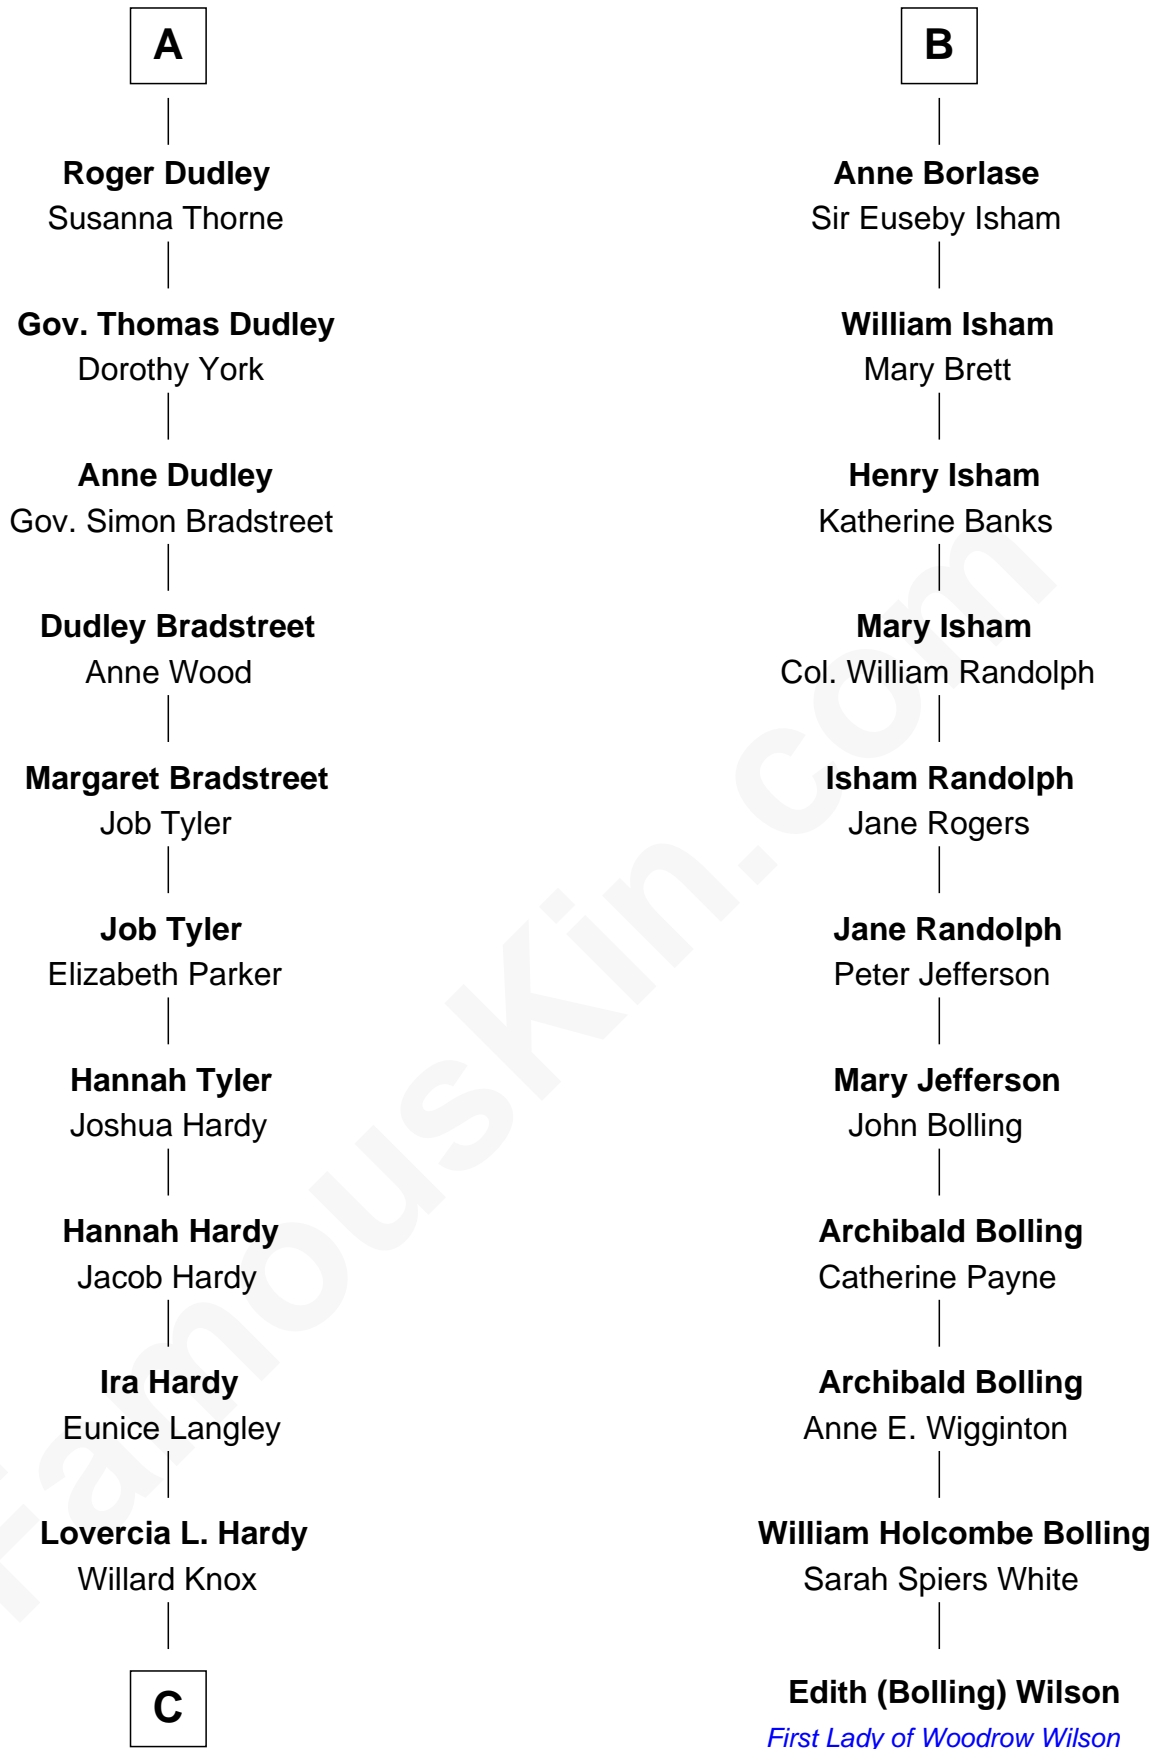

# FamousKin.com Relationship Chart of

**James Taylor**

*Singer-Songwriter*

17th cousin 3 times removed of

**Edith (Bolling) Wilson**

*First Lady of President Woodrow Wilson*

**Sir Philip le Despencer**

Elizabeth - - - - -

**Sir Philip le Despencer**

Elizabeth de Tibetot

**Margery Despencer**

Sir Roger Wentworth

**Margaret Wentworth**

Sir William Hopton

**Margaret Hopton**

Sir Philip Booth

**Audrey Booth**

Sir William de Lytton

**Sir Robert Lytton**

Frances Cavalery

**Anne Lytton**

Sir John Borlase

**B**

**C**

—  
**Fred Charles Knox**  
Ruth Elizabeth Collins

—  
**Ella Angelique Knox**  
Henry Herman Woodard

—  
**Gertrude Arline Woodard**  
Dr. Isaac Montrose Taylor

—  
**James Taylor**  
*Singer-Songwriter*