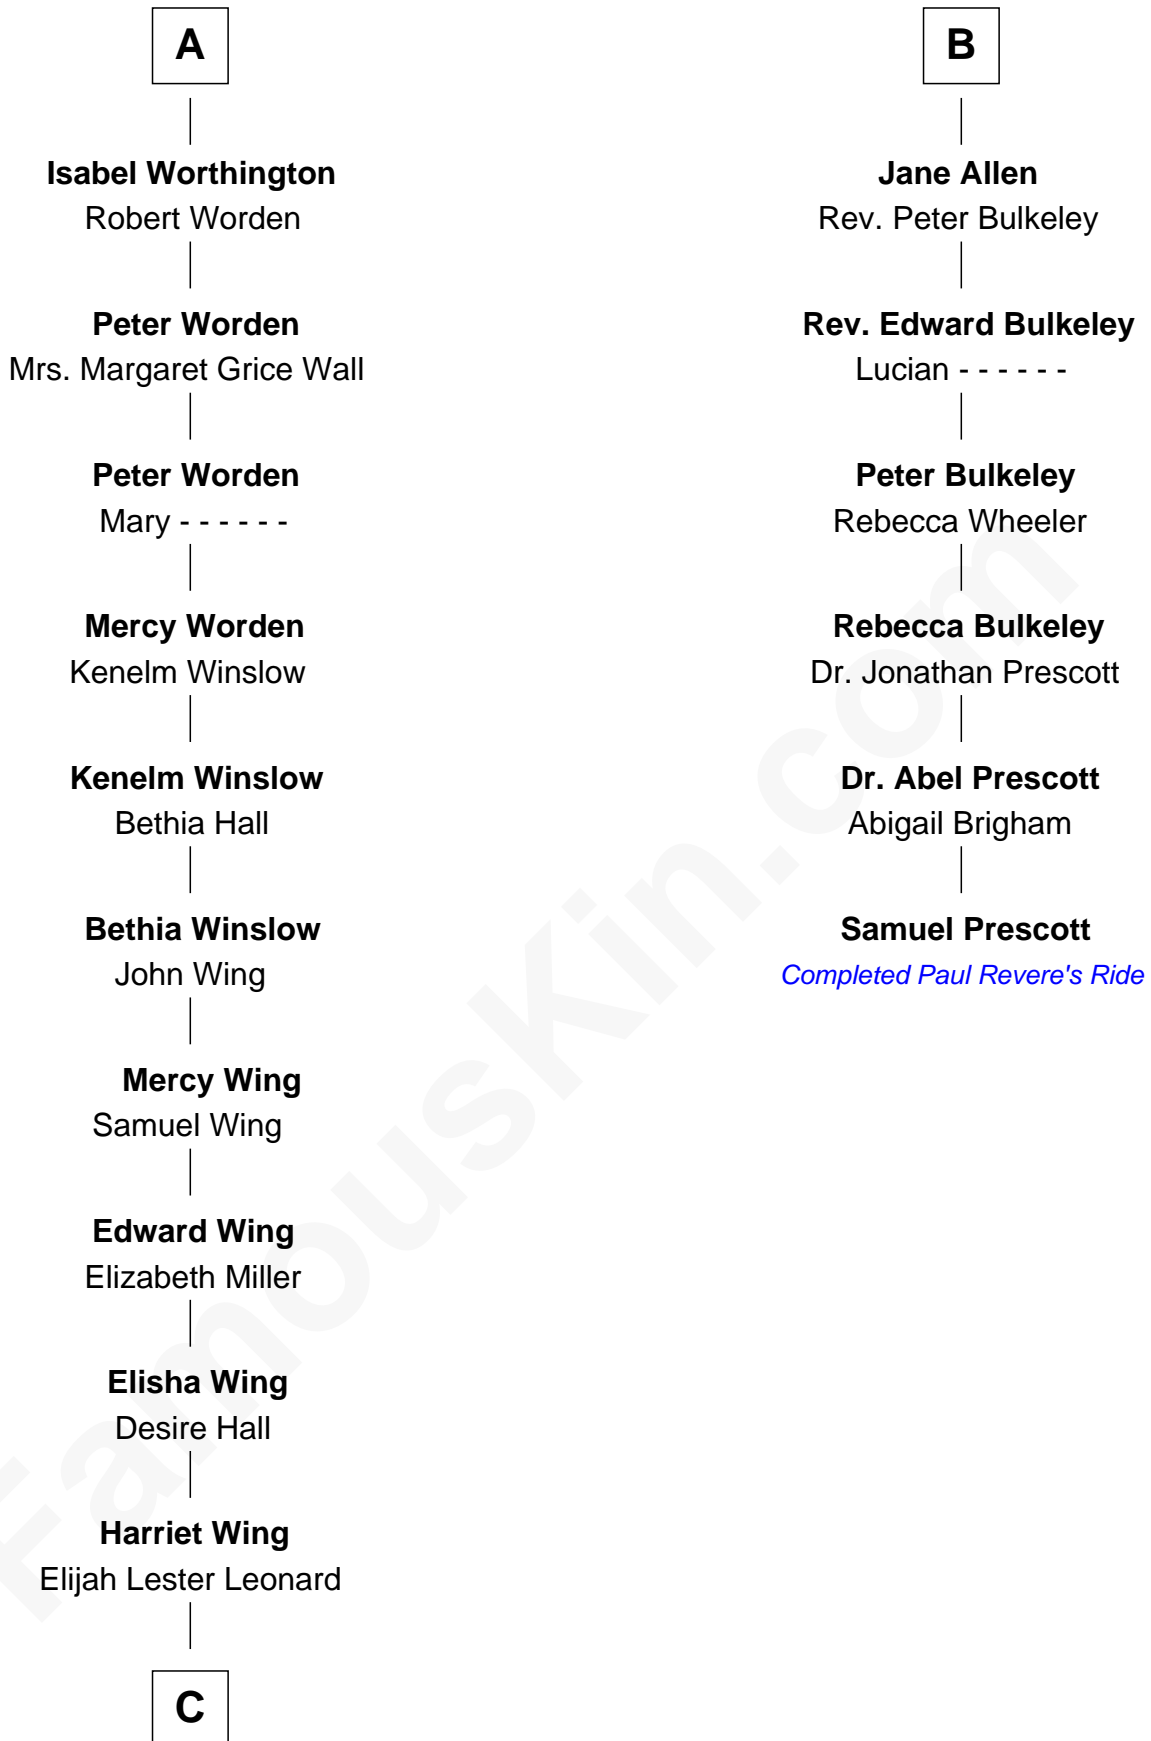

FamousKin.com Relationship Chart of

James Taylor

Singer-Songwriter

12th cousin 9 times removed of

Samuel Prescott

Completed Paul Revere's Midnight Ride

C

Granville Hall Leonard

Eliza Ann Buffum

Emily Roxanna Leonard

Stanford Lyman Haynes

Theodosia Haynes

Alexander Taylor

Dr. Isaac Montrose Taylor

Gertrude Arline Woodard

James Taylor