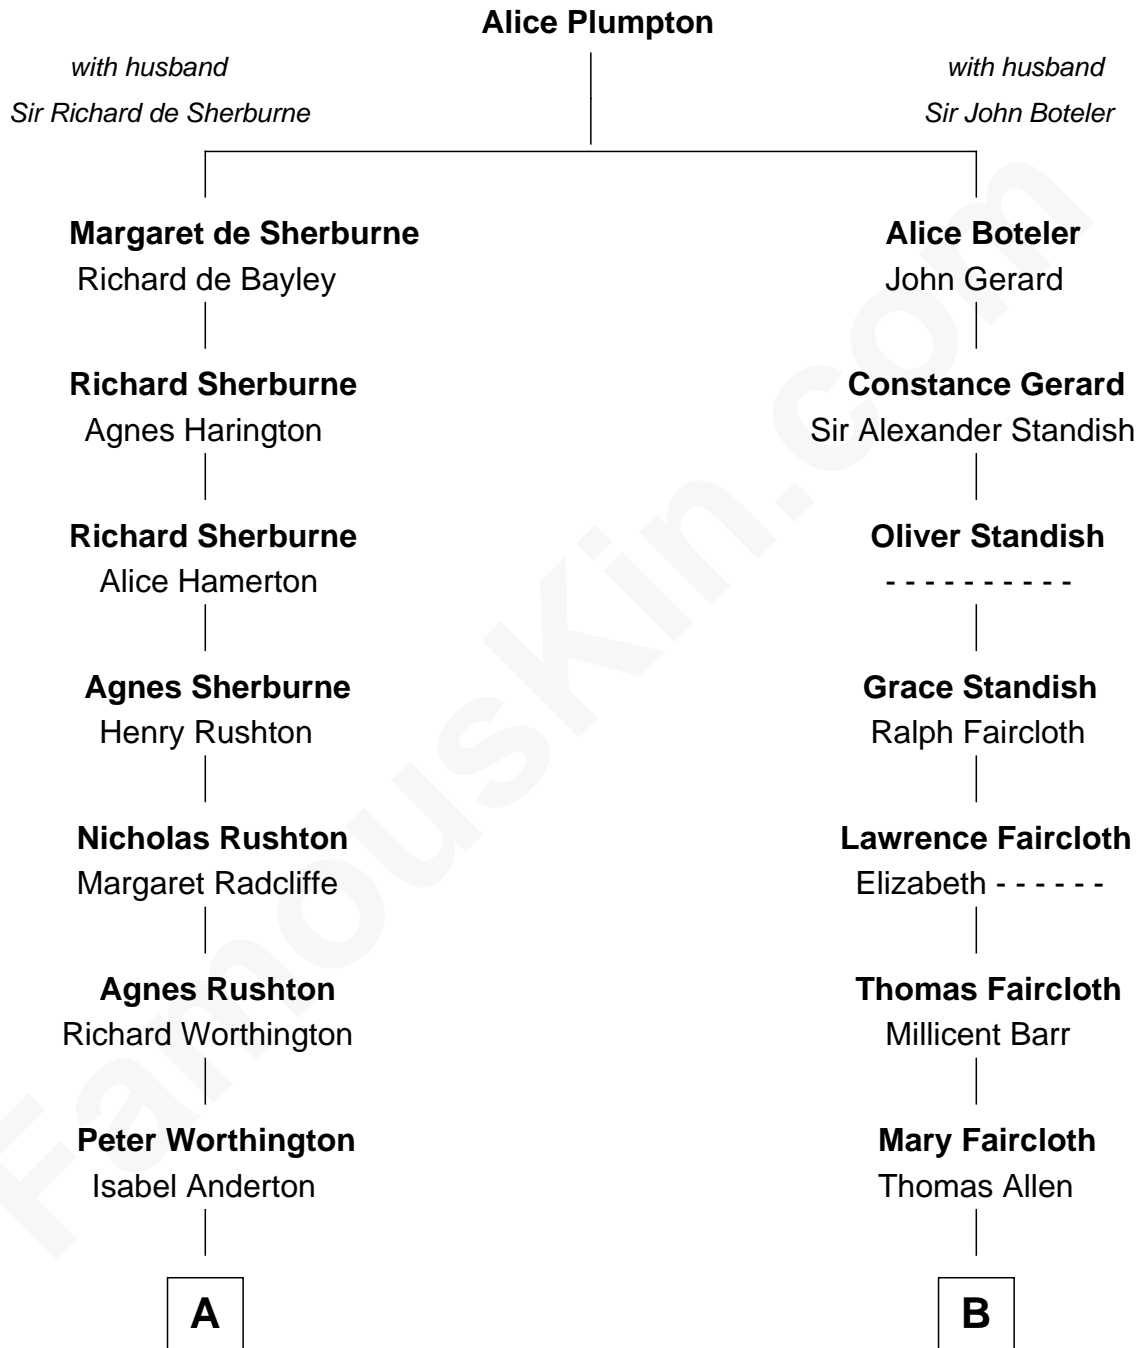

FamousKin.com Relationship Chart of

James Taylor

Singer-Songwriter

12th cousin 9 times removed of

Samuel Prescott

Completed Paul Revere's Midnight Ride

C

Granville Hall Leonard

Eliza Ann Buffum

Emily Roxanna Leonard

Stanford Lyman Haynes

Theodosia Haynes

Alexander Taylor

Dr. Isaac Montrose Taylor

Gertrude Arline Woodard

James Taylor