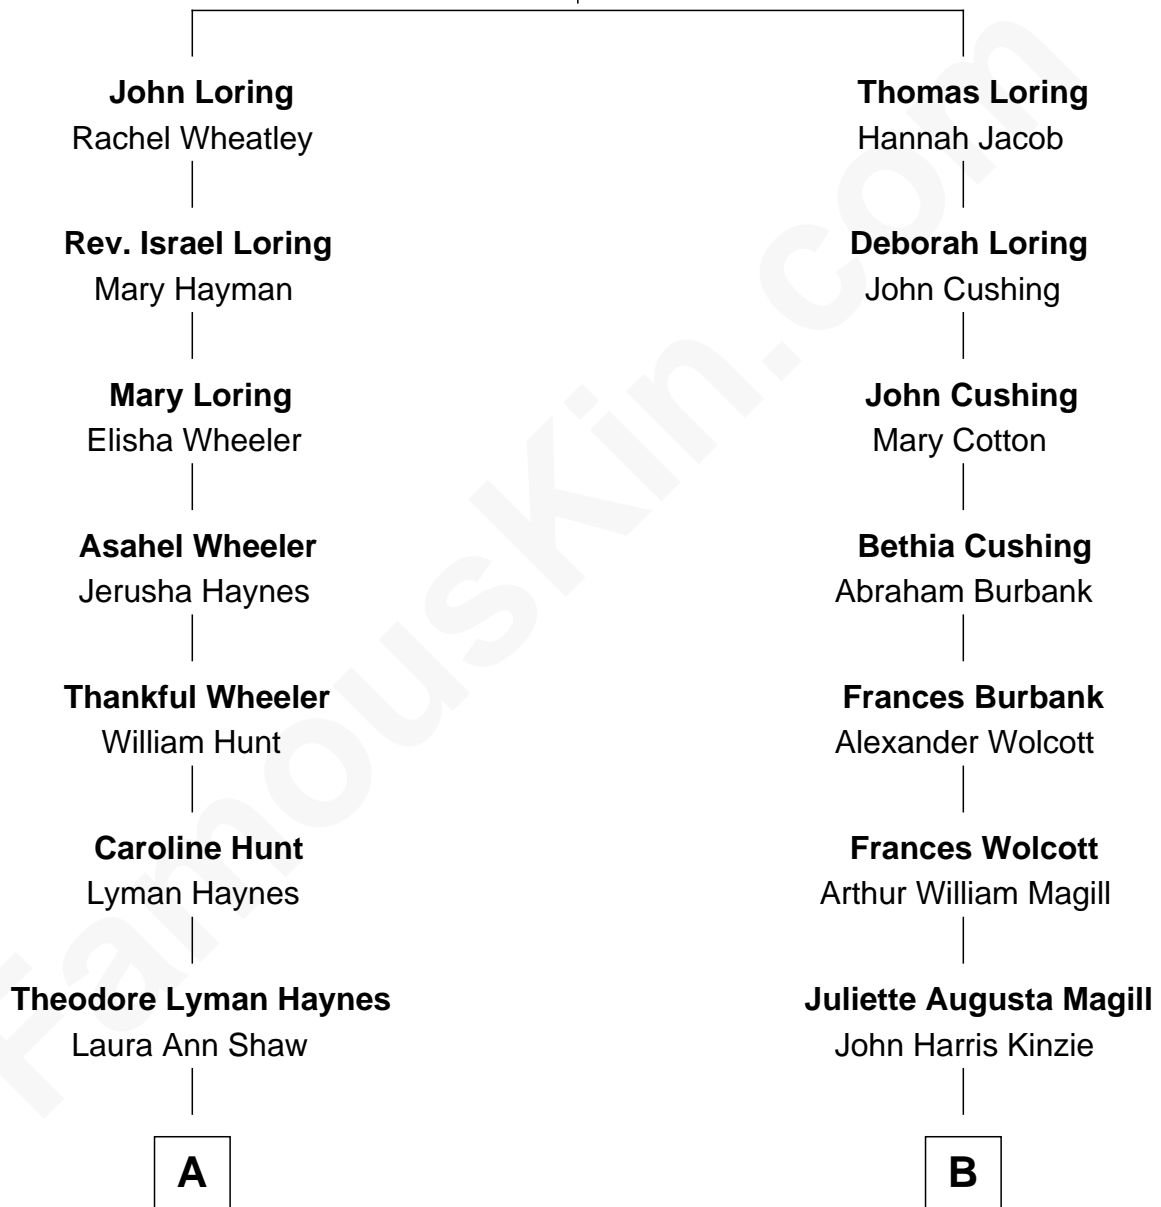

FamousKin.com Relationship Chart of

James Taylor

Singer-Songwriter

8th cousin 2 times removed of

Juliette Gordon Low

Founder of the Girl Scouts

Thomas Loring

Jane Newton

FamousKin.com