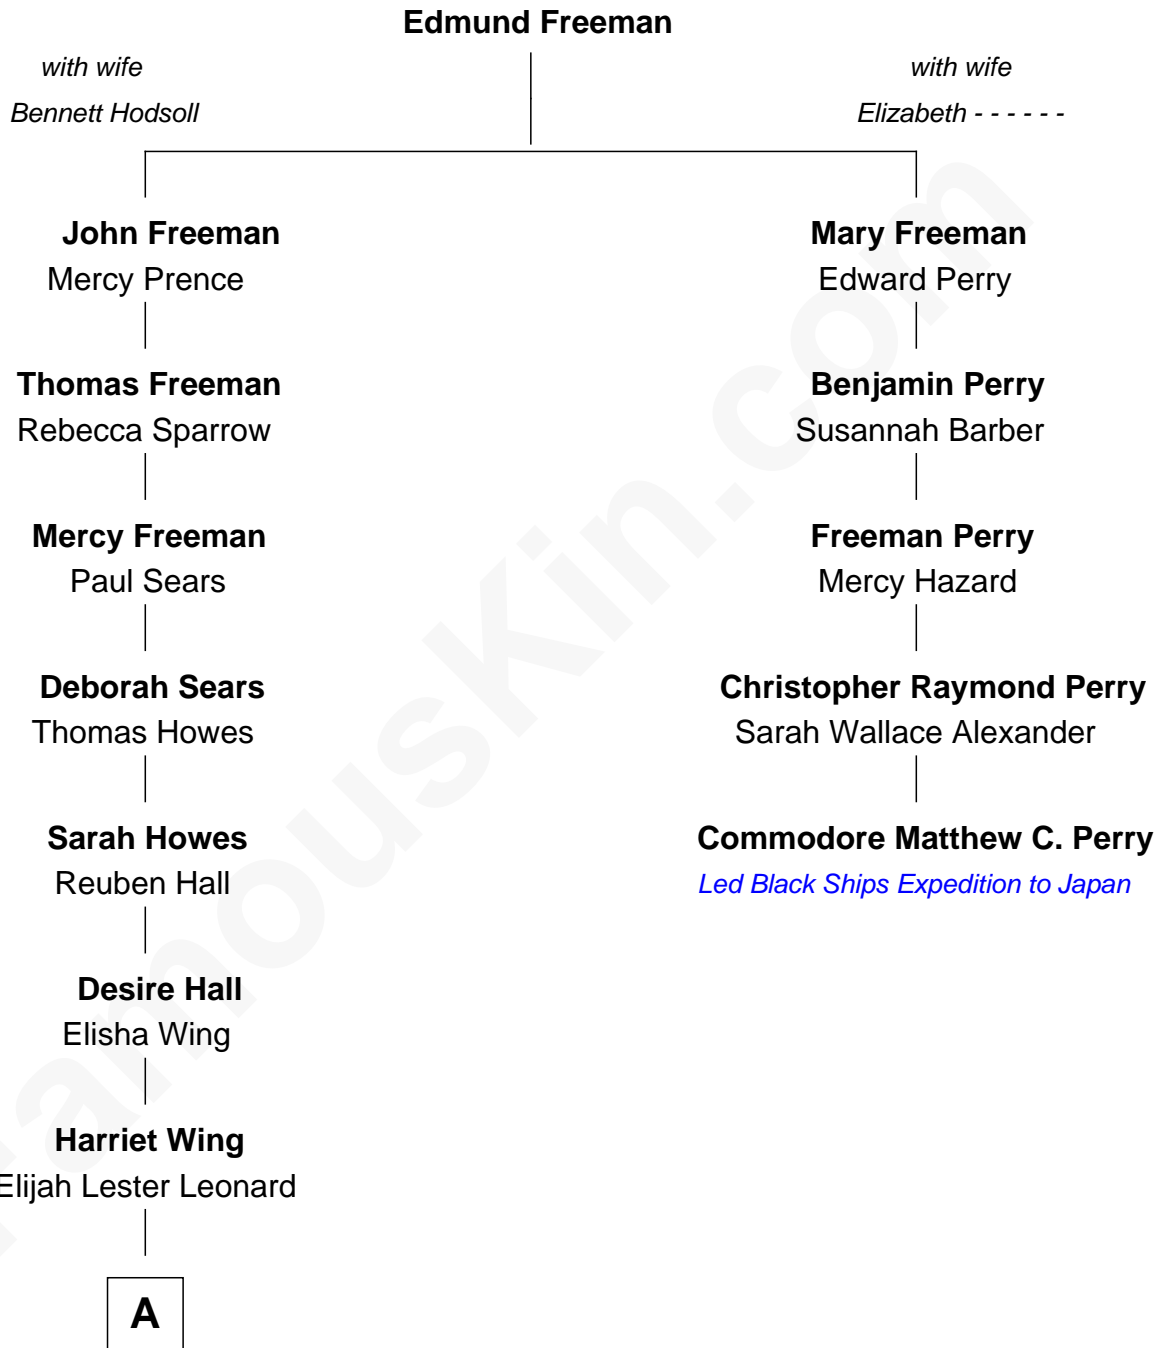

# FamousKin.com Relationship Chart of

**James Taylor**  
*Singer-Songwriter*

4th cousin 7 times removed of

**Commodore Matthew C. Perry**  
*Led Black Ships Expedition to Japan*

**A**

Granville Hall Leonard

Eliza Ann Buffum

Emily Roxanna Leonard

Stanford Lyman Haynes

Theodosia Haynes

Alexander Taylor

Dr. Isaac Montrose Taylor

Gertrude Arline Woodard

James Taylor