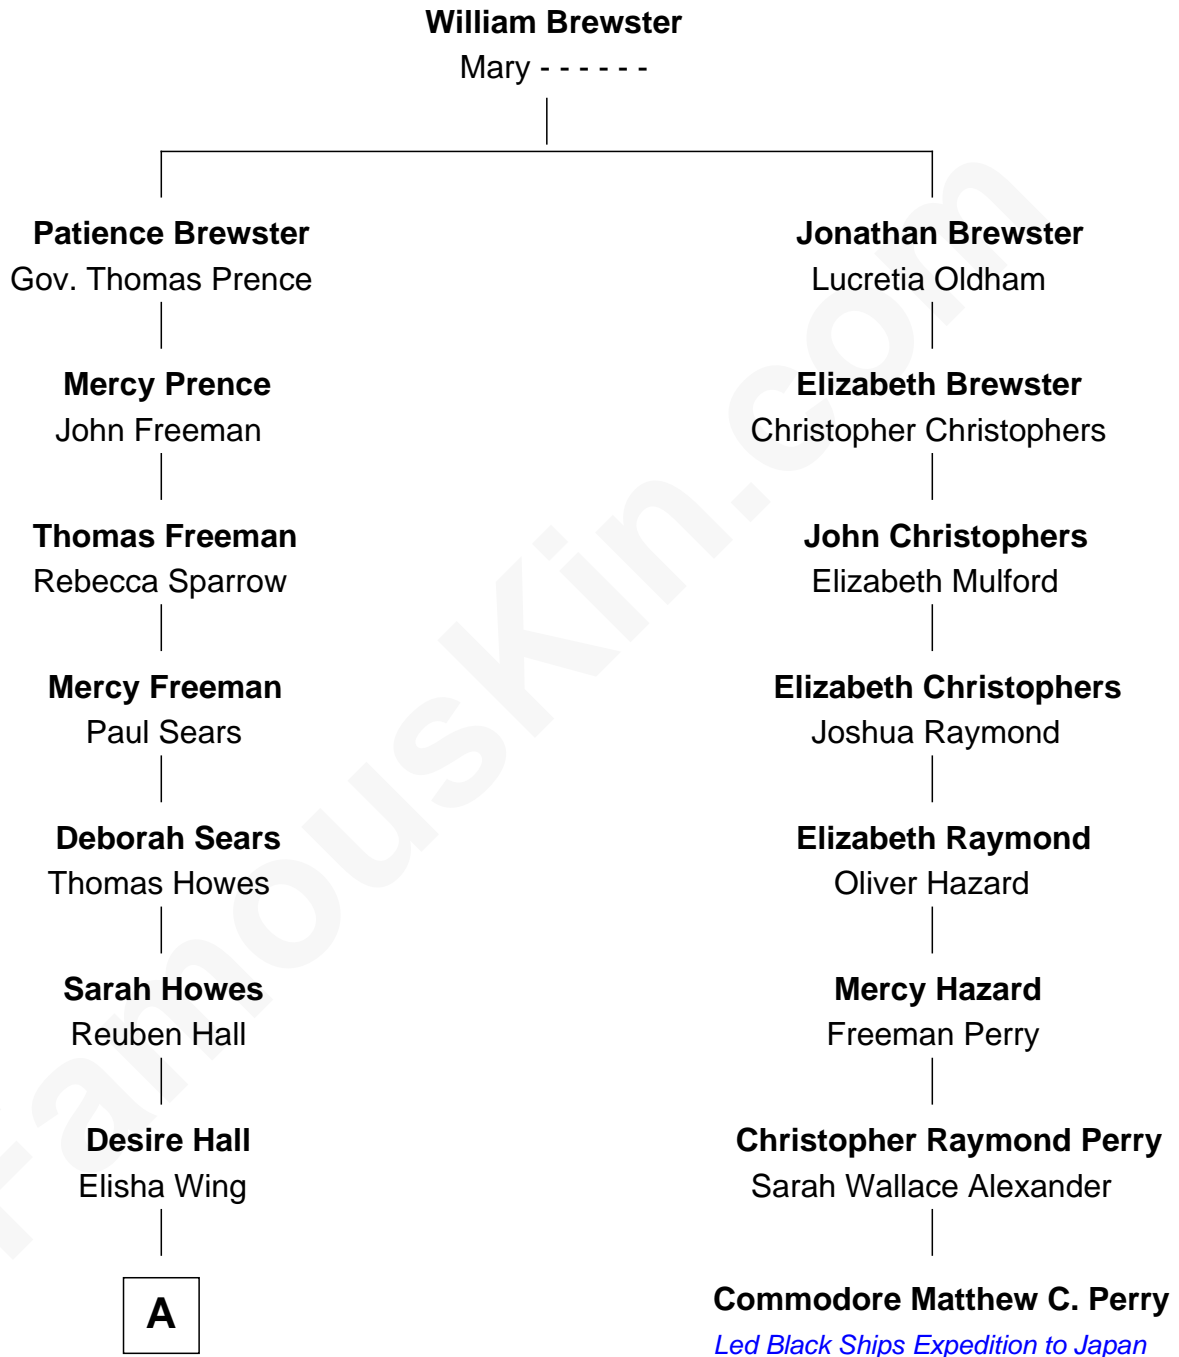

FamousKin.com Relationship Chart of

James Taylor
Singer-Songwriter

7th cousin 5 times removed of

Commodore Matthew C. Perry
Led Black Ships Expedition to Japan

A

—
Harriet Wing

Elijah Lester Leonard

—
Granville Hall Leonard

Eliza Ann Buffum

—
Emily Roxanna Leonard

Stanford Lyman Haynes

—
Theodosia Haynes

Alexander Taylor

—
Dr. Isaac Montrose Taylor

Gertrude Arline Woodard

—
James Taylor