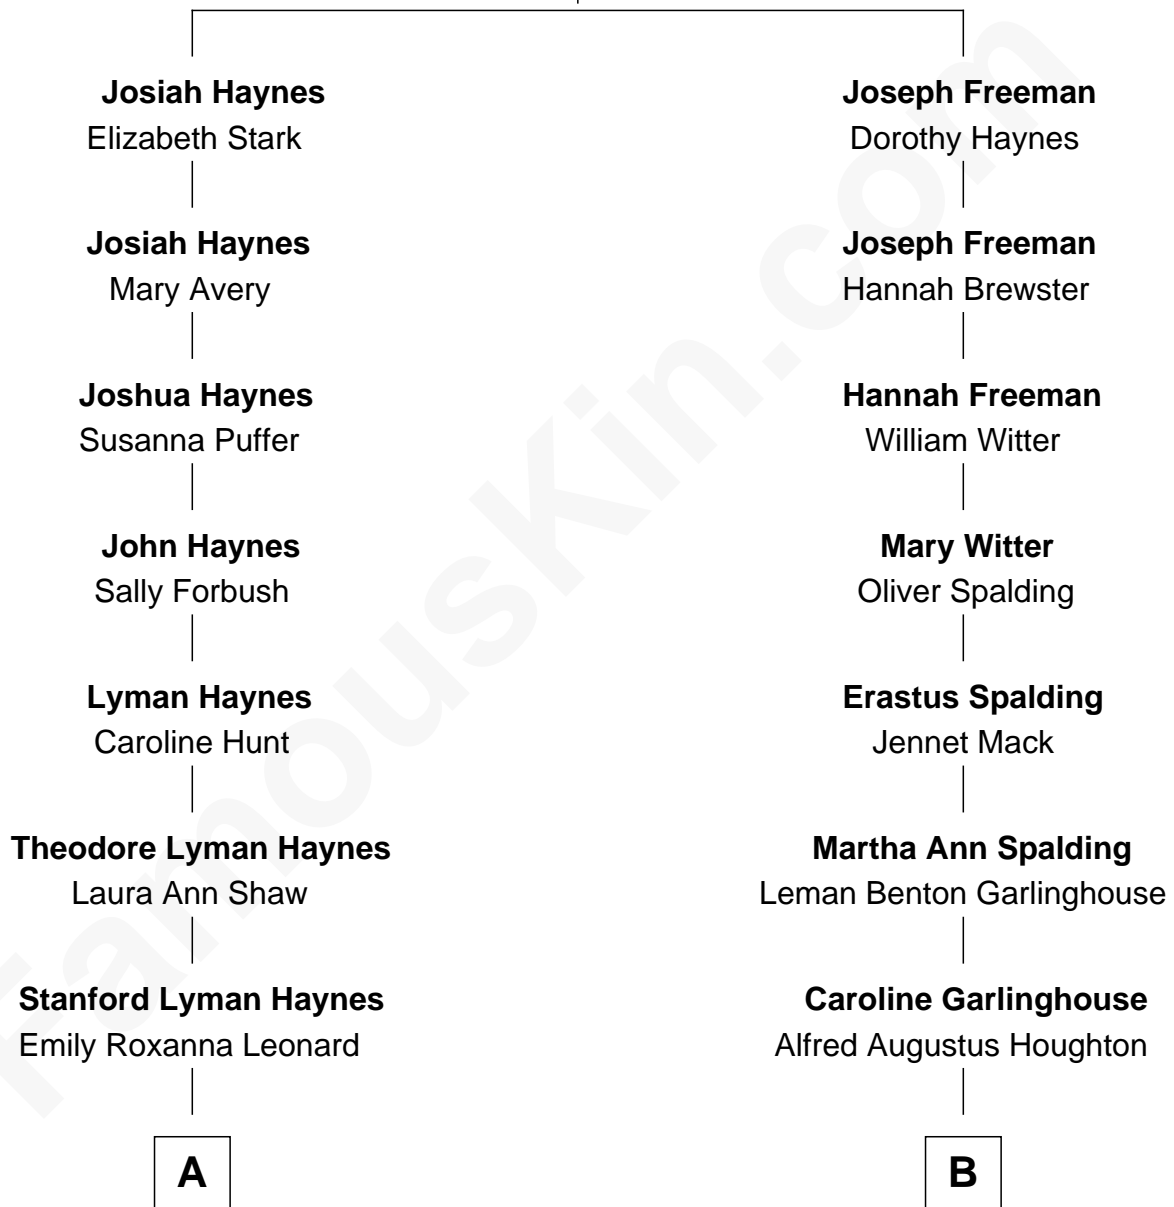

# FamousKin.com Relationship Chart of

**James Taylor**  
*Singer-Songwriter*

8th cousin 1 time removed of

**Katharine Hepburn**  
*Movie Actress*

**Elizabeth Noyes**

*with husband  
Josiah Haynes*

*with husband  
John Freeman*

FamousKin.com