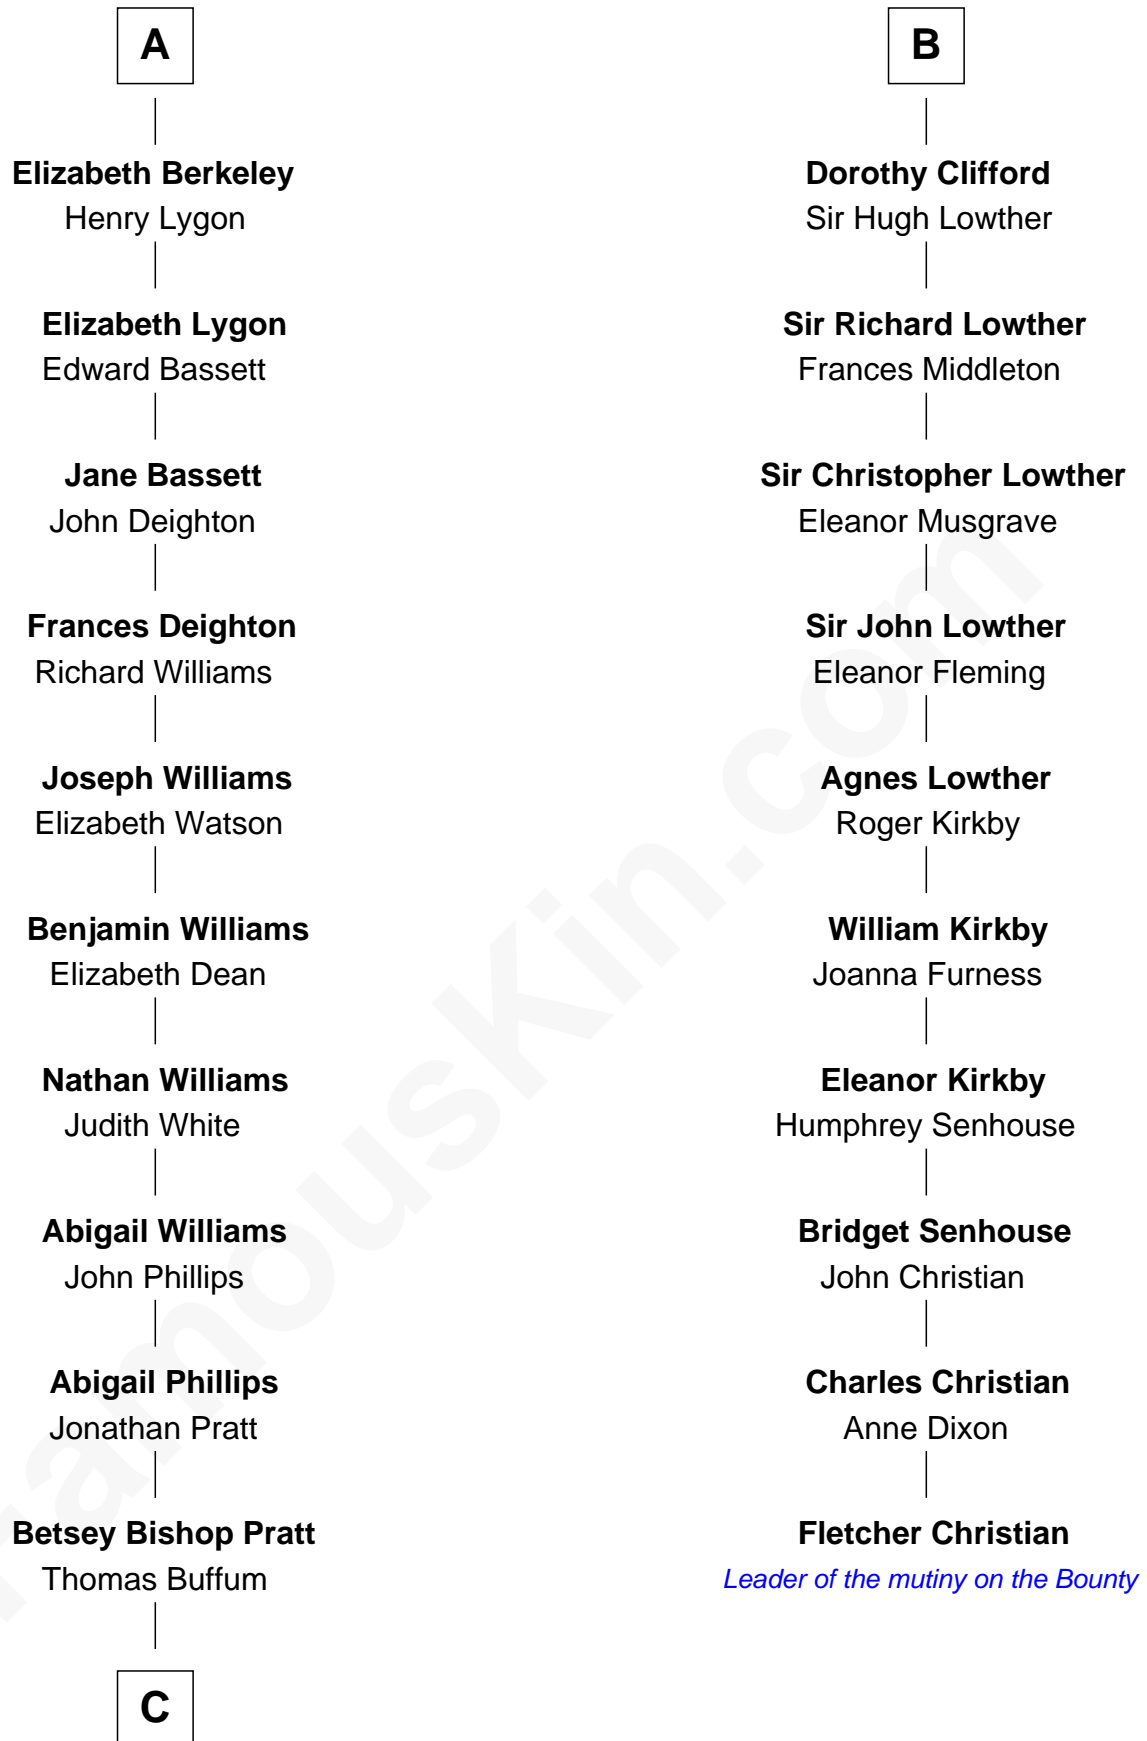

FamousKin.com Relationship Chart of

James Taylor

Singer-Songwriter

16th cousin 5 times removed of

Fletcher Christian

Leader of the mutiny on the Bounty

THE "BOUNTY" AT OAHU

Henry Plantagenet

Mary Plantagenet

Henry de Percy

Sir Henry Percy

Margaret de Neville

Sir Henry Percy

Elizabeth Mortimer

Elizabeth Percy

Sir John Clifford

Thomas Clifford

Joan Dacre

John Clifford

Margaret Bromflete

Henry Clifford

Florence Pudsey

B

C

Eliza Ann Buffum
Granville Hall Leonard

Emily Roxanna Leonard
Stanford Lyman Haynes

Theodosia Haynes
Alexander Taylor

Dr. Isaac Montrose Taylor
Gertrude Arline Woodard

James Taylor
Singer-Songwriter

FamousKin.com