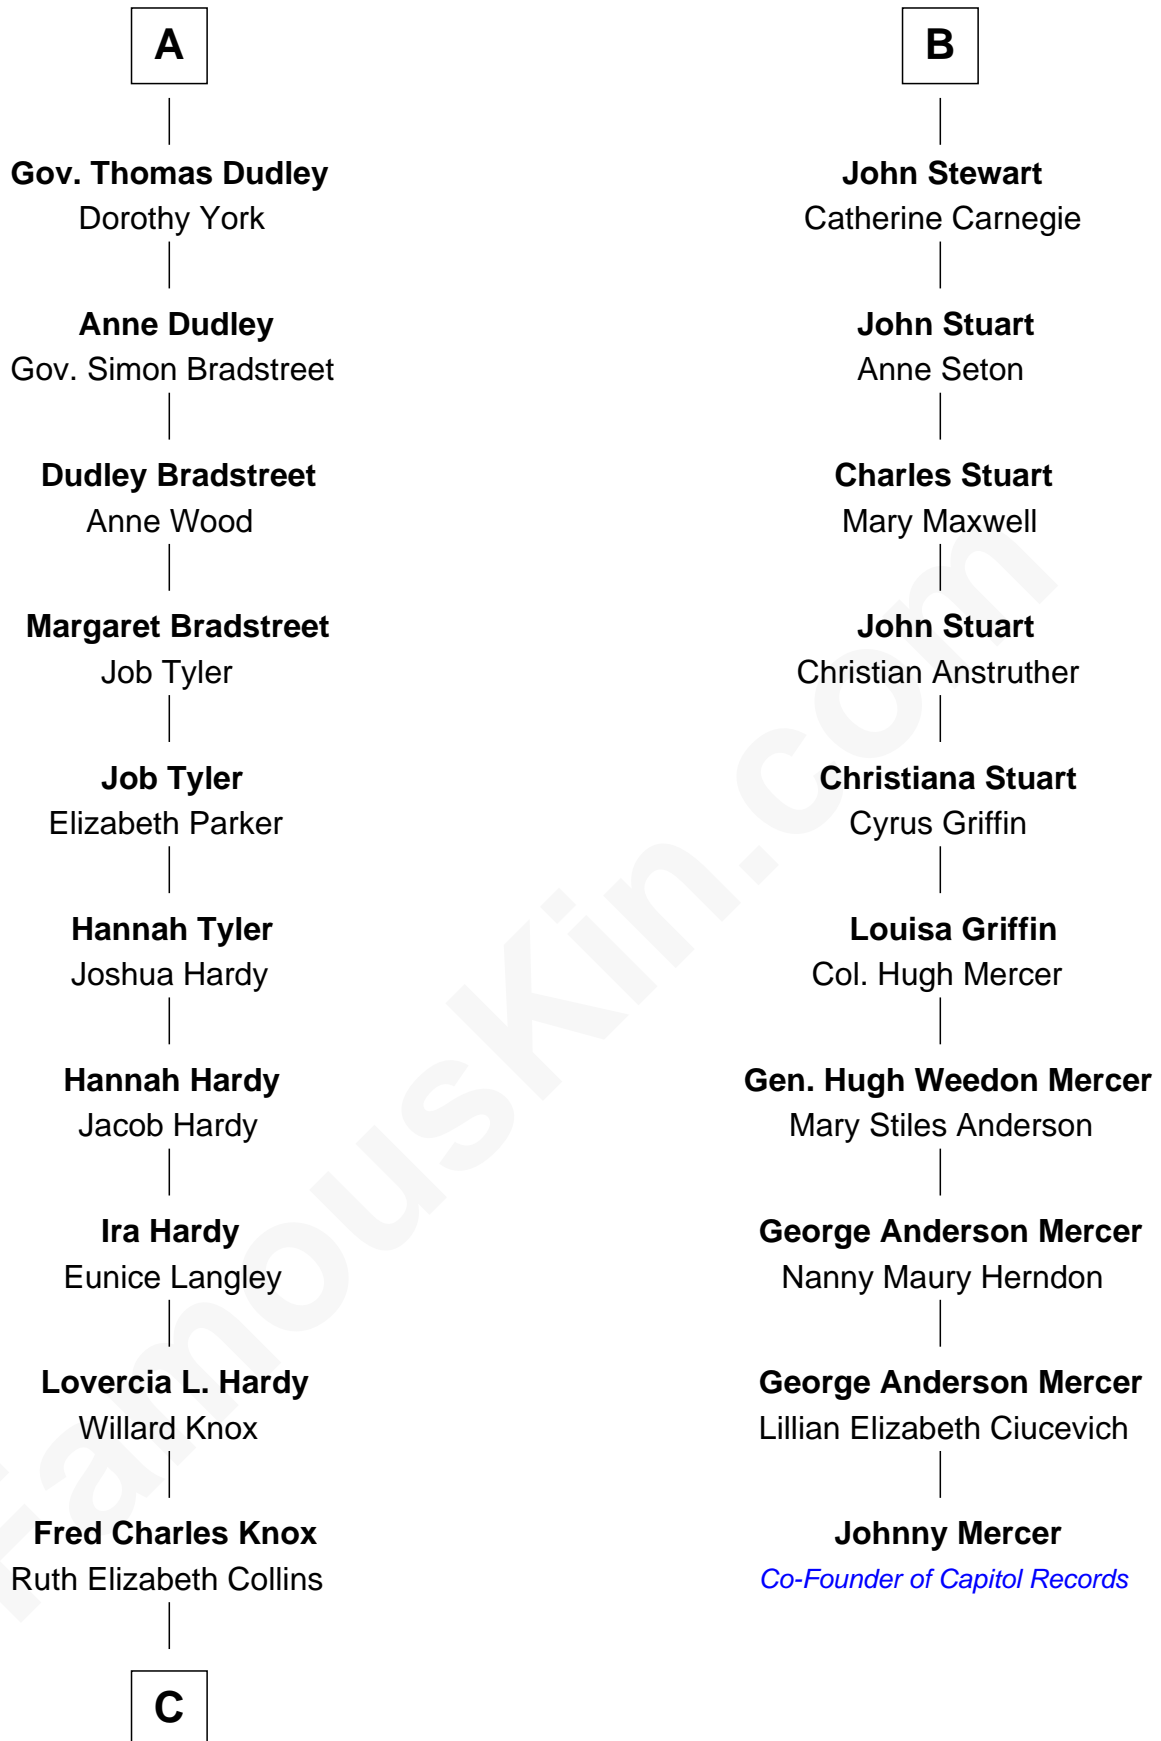

FamousKin.com Relationship Chart of

James Taylor

Singer-Songwriter

16th cousin 3 times removed of

Johnny Mercer

Songwriter and Co-Founder of Capitol Records

John of Gaunt

Katherine Roet

C

—
Ella Angelique Knox
Henry Herman Woodard

—
Gertrude Arline Woodard
Dr. Isaac Montrose Taylor

—
James Taylor
Singer-Songwriter

FamousKin.com