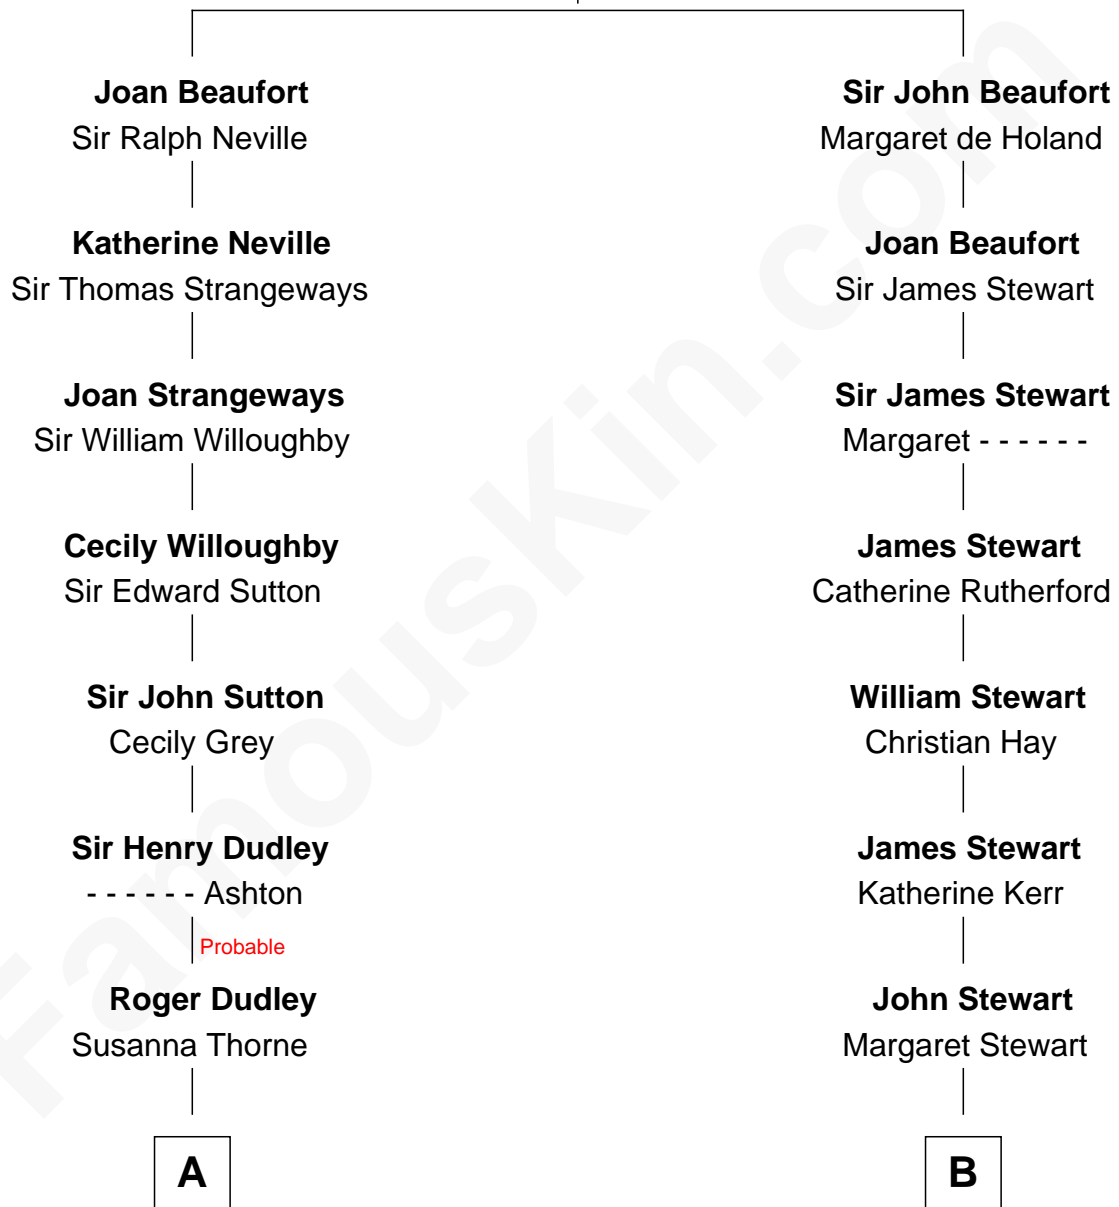

FamousKin.com Relationship Chart of

James Taylor

Singer-Songwriter

16th cousin 3 times removed of

Johnny Mercer

Songwriter and Co-Founder of Capitol Records

John of Gaunt

Katherine Roet

C

—
Ella Angelique Knox
Henry Herman Woodard

—
Gertrude Arline Woodard
Dr. Isaac Montrose Taylor

—
James Taylor
Singer-Songwriter

FamousKin.com