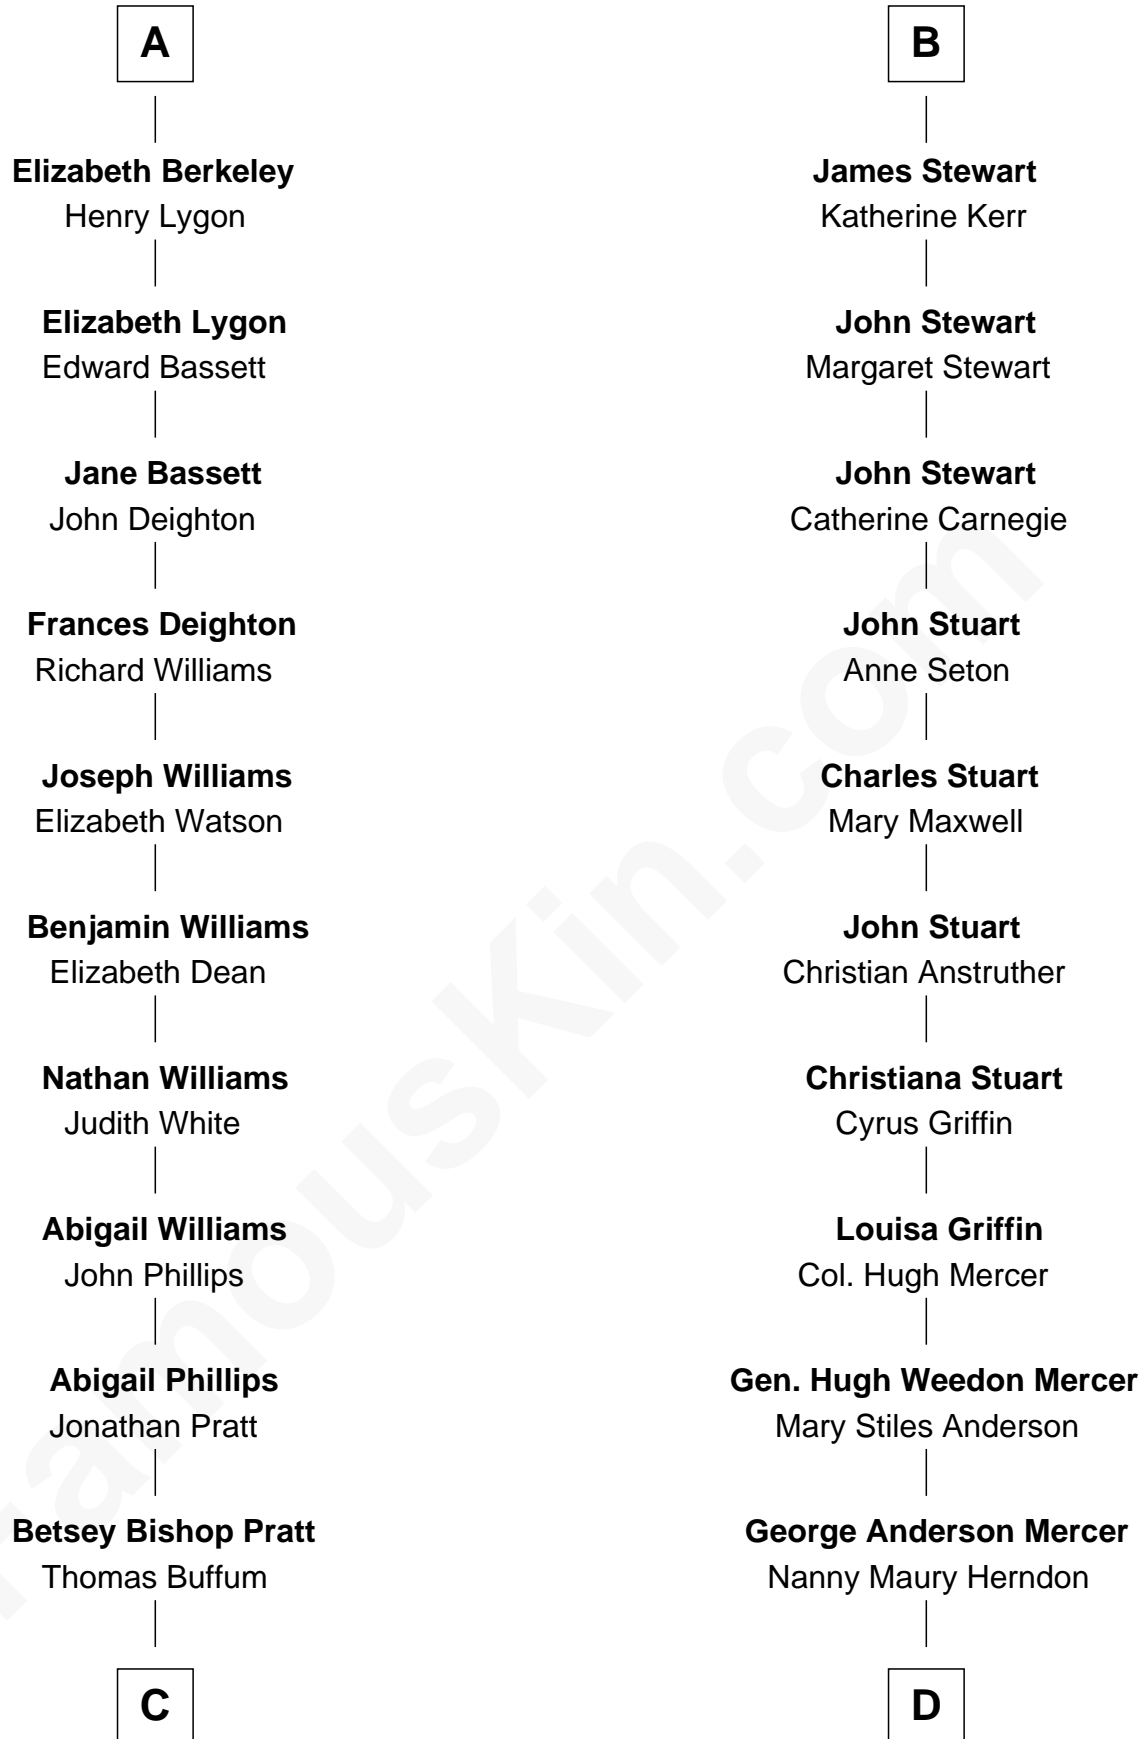

FamousKin.com Relationship Chart of

James Taylor

Singer-Songwriter

18th cousin 3 times removed of

Johnny Mercer

Songwriter and Co-Founder of Capitol Records

Henry Plantagenet

Maud de Chaworth

C

Eliza Ann Buffum
Granville Hall Leonard

Emily Roxanna Leonard
Stanford Lyman Haynes

Theodosia Haynes
Alexander Taylor

Dr. Isaac Montrose Taylor
Gertrude Arline Woodard

James Taylor
Singer-Songwriter

D

George Anderson Mercer
Lillian Elizabeth Ciucevich