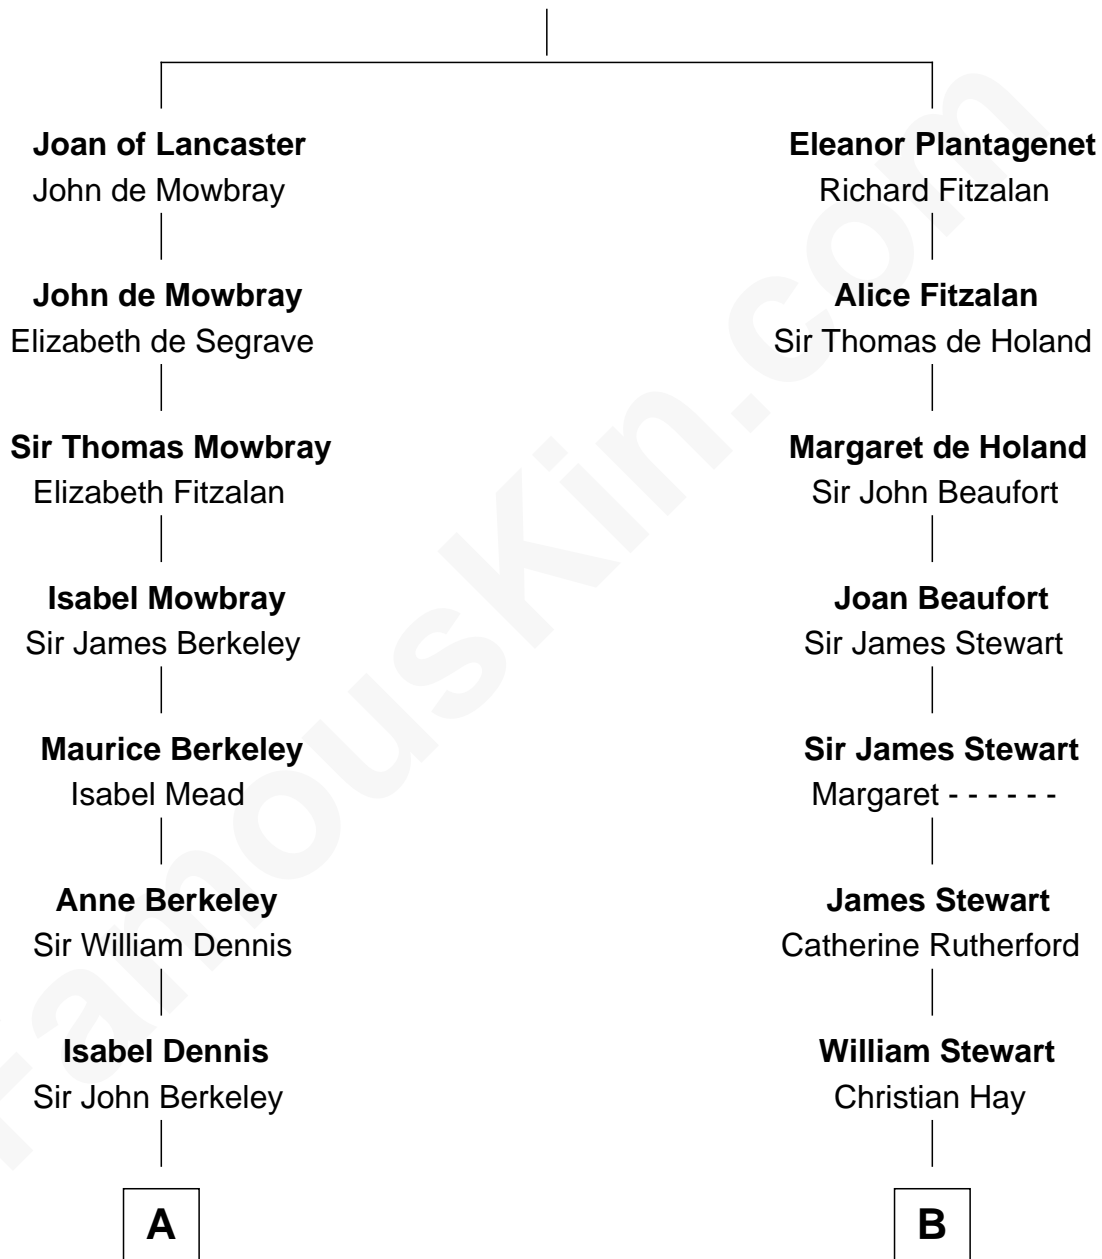

FamousKin.com Relationship Chart of

James Taylor

Singer-Songwriter

18th cousin 3 times removed of

Johnny Mercer

Songwriter and Co-Founder of Capitol Records

Henry Plantagenet

Maud de Chaworth

C

Eliza Ann Buffum
Granville Hall Leonard

Emily Roxanna Leonard
Stanford Lyman Haynes

Theodosia Haynes
Alexander Taylor

Dr. Isaac Montrose Taylor
Gertrude Arline Woodard

James Taylor
Singer-Songwriter

D

George Anderson Mercer
Lillian Elizabeth Ciucevich