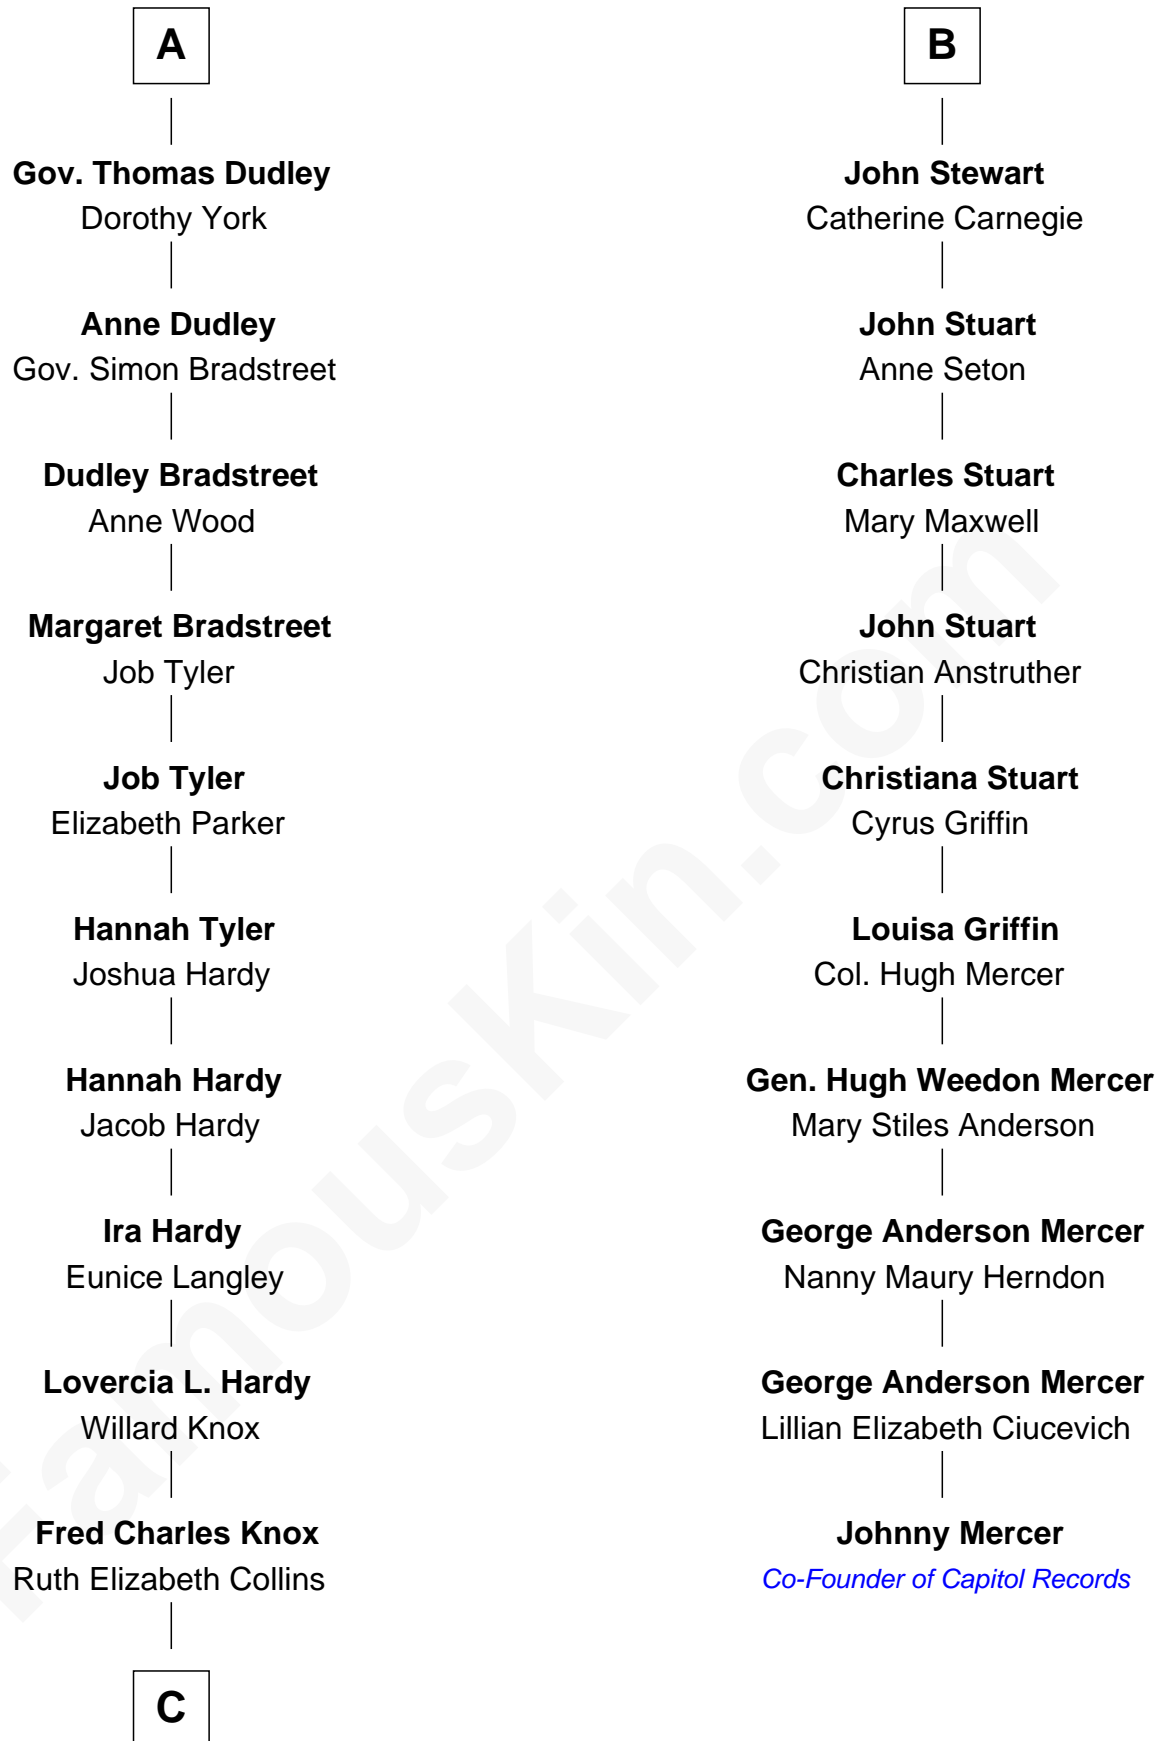

# FamousKin.com Relationship Chart of

**James Taylor**

*Singer-Songwriter*

16th cousin 3 times removed of

**Johnny Mercer**

*Songwriter and Co-Founder of Capitol Records*

**Sir Thomas de Holand**

Alice Fitzalan

**C**

—  
**Ella Angelique Knox**  
Henry Herman Woodard

—  
**Gertrude Arline Woodard**  
Dr. Isaac Montrose Taylor

—  
**James Taylor**  
*Singer-Songwriter*

FamousKin.com