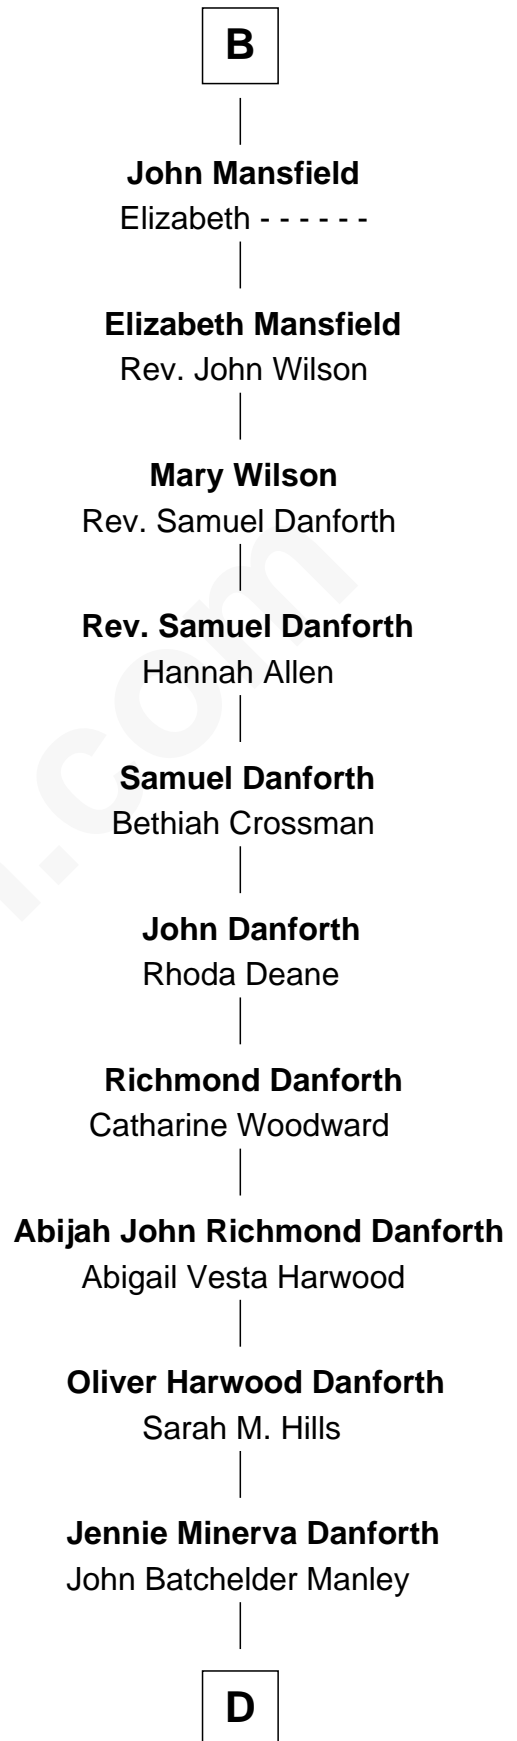

# FamousKin.com Relationship Chart of

**James Taylor**

*Singer-Songwriter*

18th cousin 1 time removed of

**Zach Snyder**

*Filmmaker*

**Joan Beaufort**

*with husband  
Sir Ralph Neville*

**Cecily Willoughby**  
Sir Edward Sutton

**Sir William Eure**  
Margaret Constable

**Sir John Sutton**  
Cecily Grey

**Sir Ralph Eure**  
Muriel Hastings

**Sir Henry Dudley**  
----- Ashton

**Sir William Eure**  
Elizabeth Willoughby

*Probable*

**Roger Dudley**  
Susanna Thorne

**Sir Ralph Eure**  
Margery Bowes

**Gov. Thomas Dudley**  
Dorothy York

**Anne Eure**  
Lancelot Mansfield

**A**

**B**

**C**

**Gertrude Arline Woodard**  
Dr. Isaac Montrose Taylor

**James Taylor**  
*Singer-Songwriter*

**D**

**Helen Danforth Manley**  
Dr. Edgar Earl Reeves

**Marsha Manley Reeves**  
Charles Edward Snyder

**Zach Snyder**  
*Filmmaker*