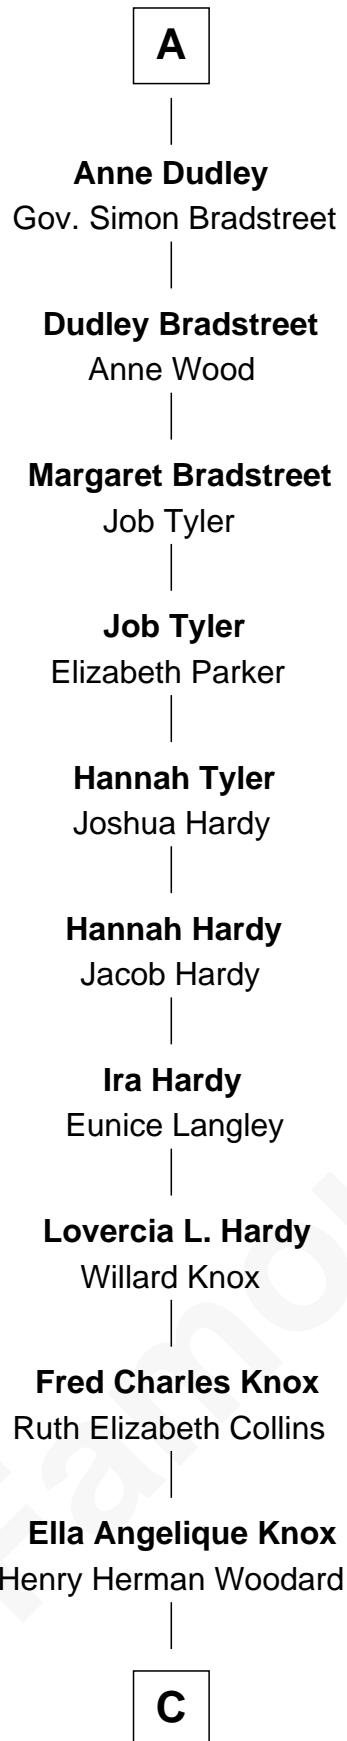

# FamousKin.com Relationship Chart of

**James Taylor**

*Singer-Songwriter*

18th cousin 1 time removed of

**Zach Snyder**

*Filmmaker*

**Joan Beaufort**

*with husband  
Sir Ralph Neville*

**Cecily Willoughby**  
Sir Edward Sutton

**Sir William Eure**  
Margaret Constable

**Sir John Sutton**  
Cecily Grey

**Sir Ralph Eure**  
Muriel Hastings

**Sir Henry Dudley**  
----- Ashton

**Sir William Eure**  
Elizabeth Willoughby

*Probable*

**Roger Dudley**  
Susanna Thorne

**Sir Ralph Eure**  
Margery Bowes

**Gov. Thomas Dudley**  
Dorothy York

**Anne Eure**  
Lancelot Mansfield

**A**

**B**

**C**

**Gertrude Arline Woodard**  
Dr. Isaac Montrose Taylor

**James Taylor**  
*Singer-Songwriter*

**D**

**Helen Danforth Manley**  
Dr. Edgar Earl Reeves

**Marsha Manley Reeves**  
Charles Edward Snyder

**Zach Snyder**  
*Filmmaker*