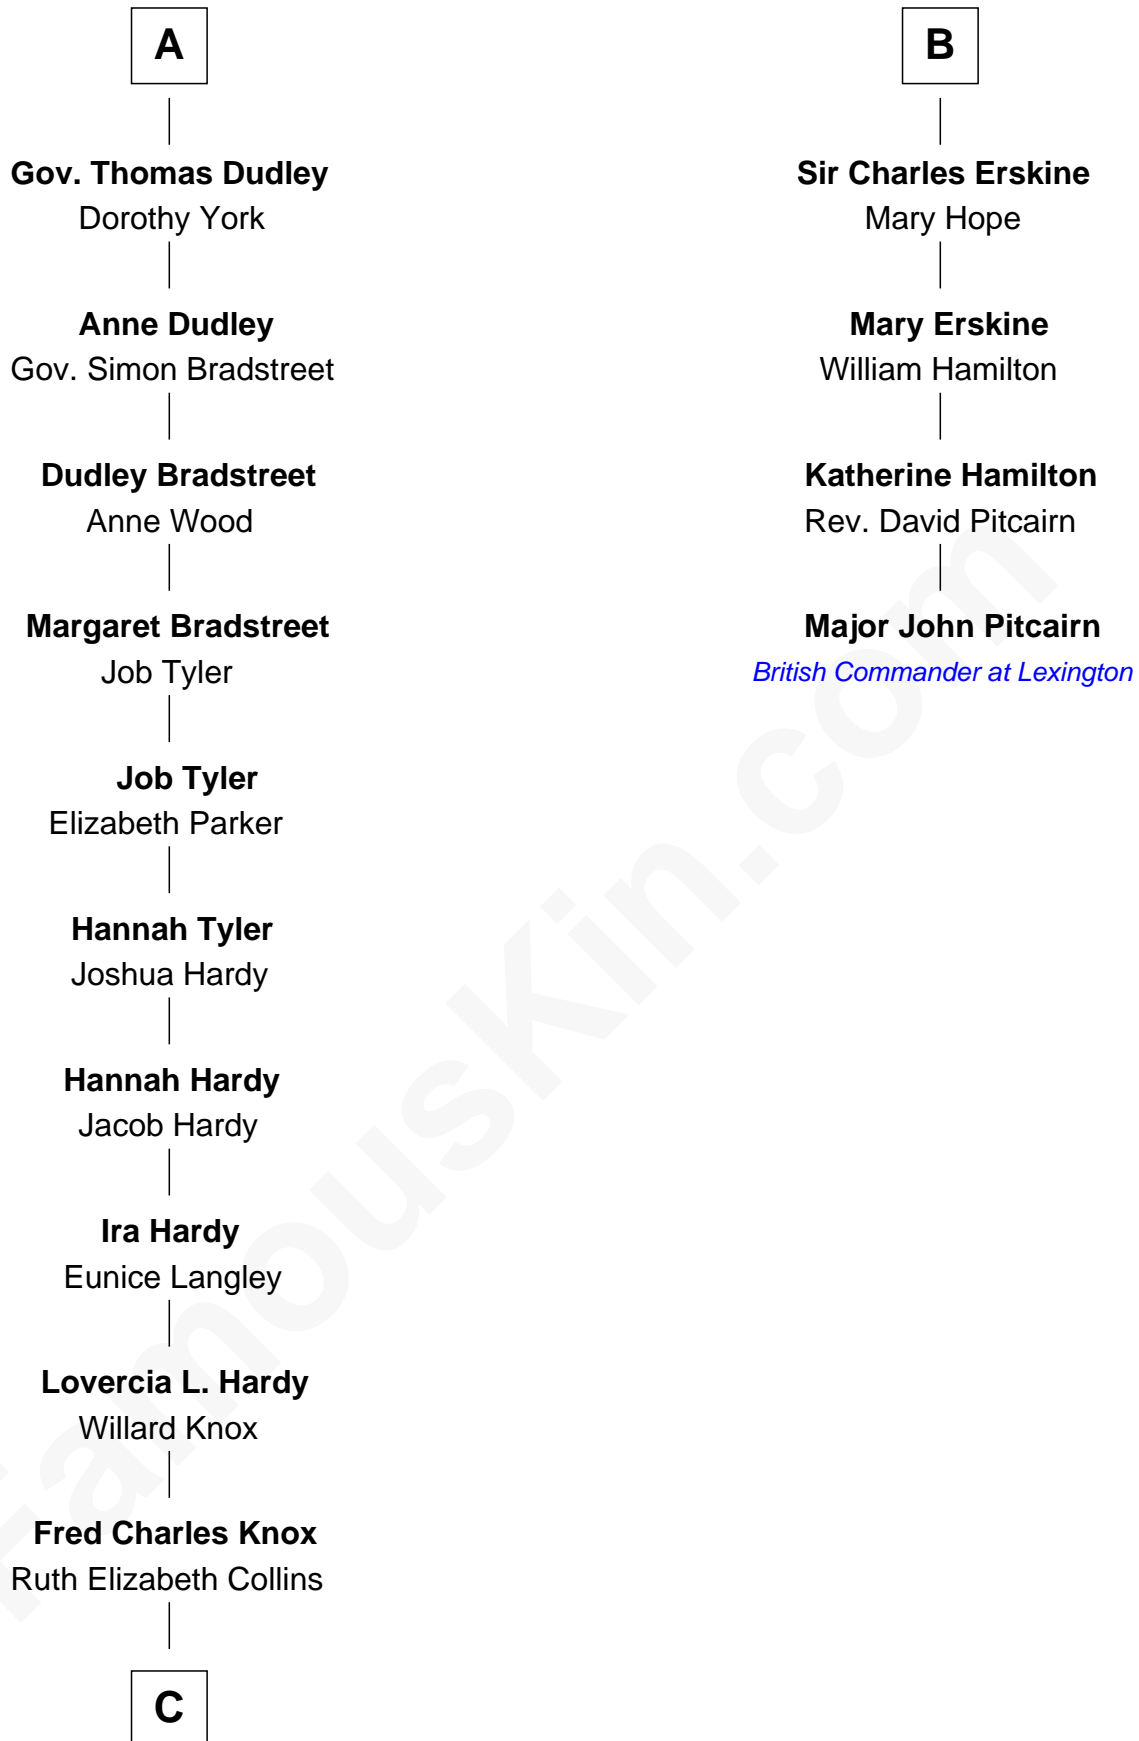

FamousKin.com Relationship Chart of

James Taylor

Singer-Songwriter

10th cousin 9 times removed of

Major John Pitcairn

British Commander at Battle of Lexington

John of Gaunt

Katherine Roet

C

Ella Angelique Knox
Henry Herman Woodard

Gertrude Arline Woodard
Dr. Isaac Montrose Taylor

James Taylor
Singer-Songwriter

FamousKin.com