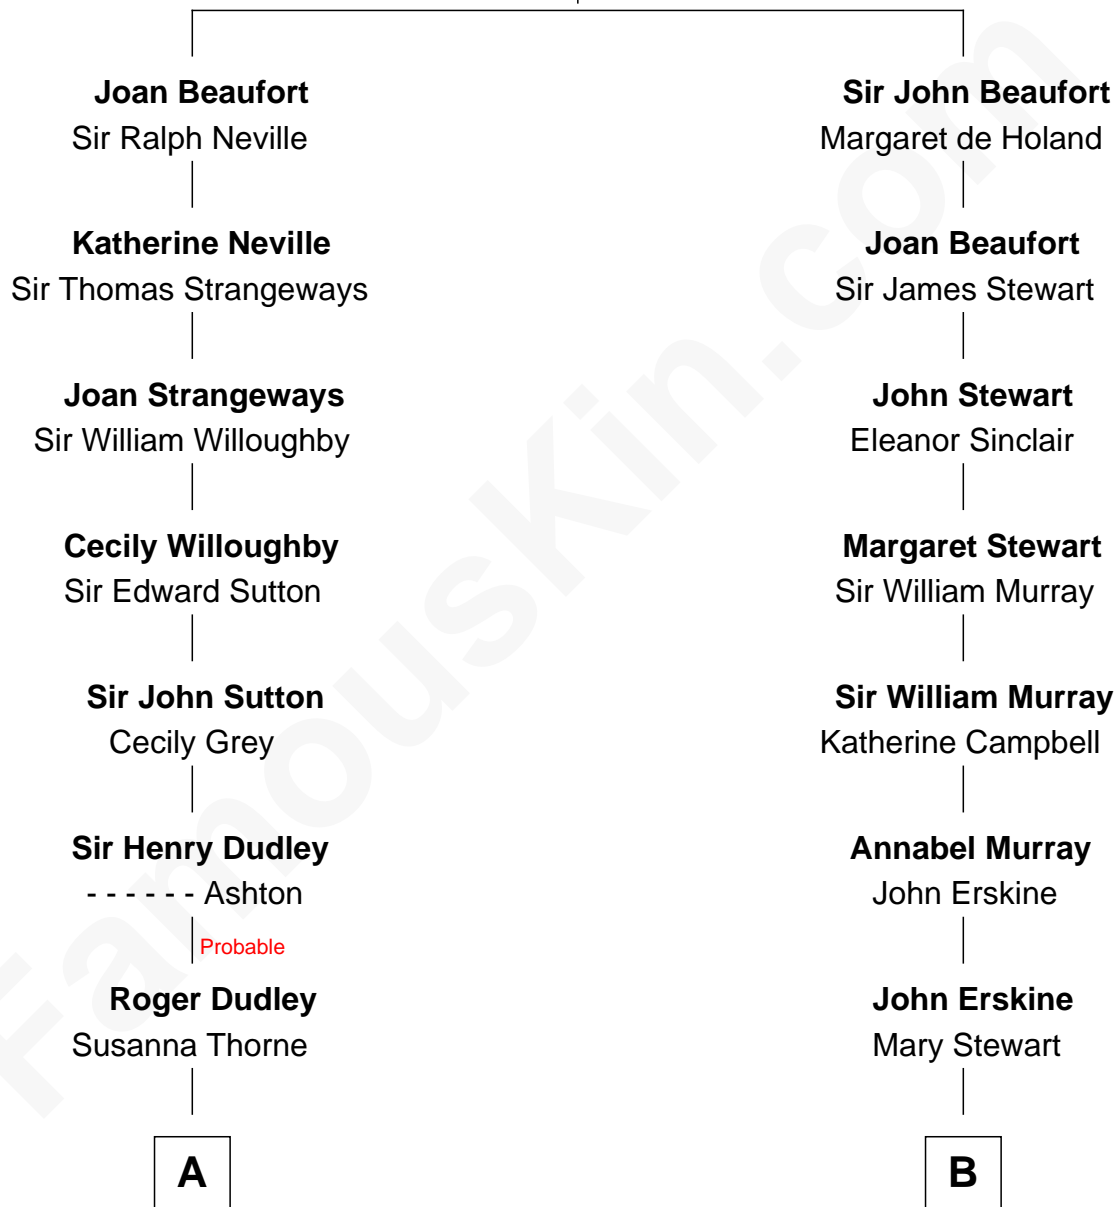

FamousKin.com Relationship Chart of

James Taylor

Singer-Songwriter

10th cousin 9 times removed of

Major John Pitcairn

British Commander at Battle of Lexington

John of Gaunt

Katherine Roet

C

Ella Angelique Knox
Henry Herman Woodard

Gertrude Arline Woodard
Dr. Isaac Montrose Taylor

James Taylor
Singer-Songwriter

FamousKin.com