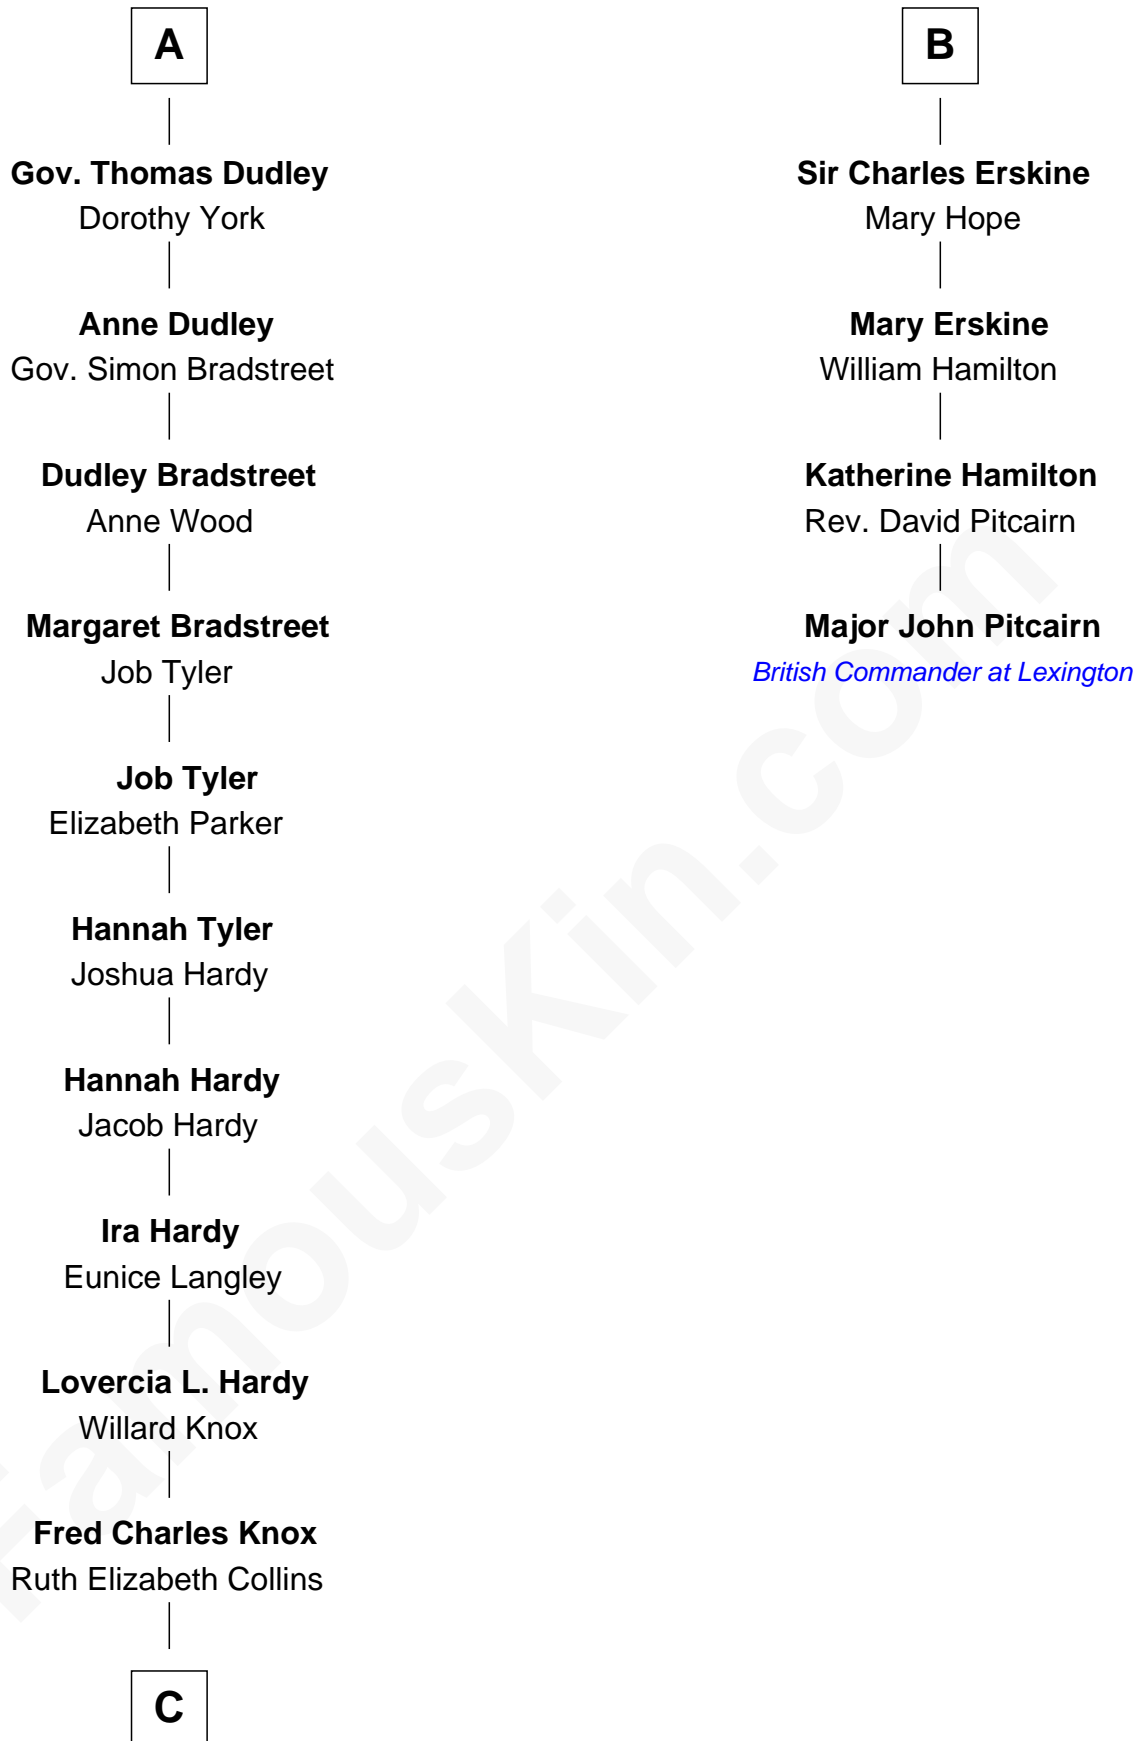

# FamousKin.com Relationship Chart of

**James Taylor**

*Singer-Songwriter*

10th cousin 9 times removed of

**Major John Pitcairn**

*British Commander at Battle of Lexington*

**Sir Thomas de Holand**

Alice Fitzalan

**C**

**Ella Angelique Knox**  
Henry Herman Woodard

**Gertrude Arline Woodard**  
Dr. Isaac Montrose Taylor

**James Taylor**  
*Singer-Songwriter*

FamousKin.com