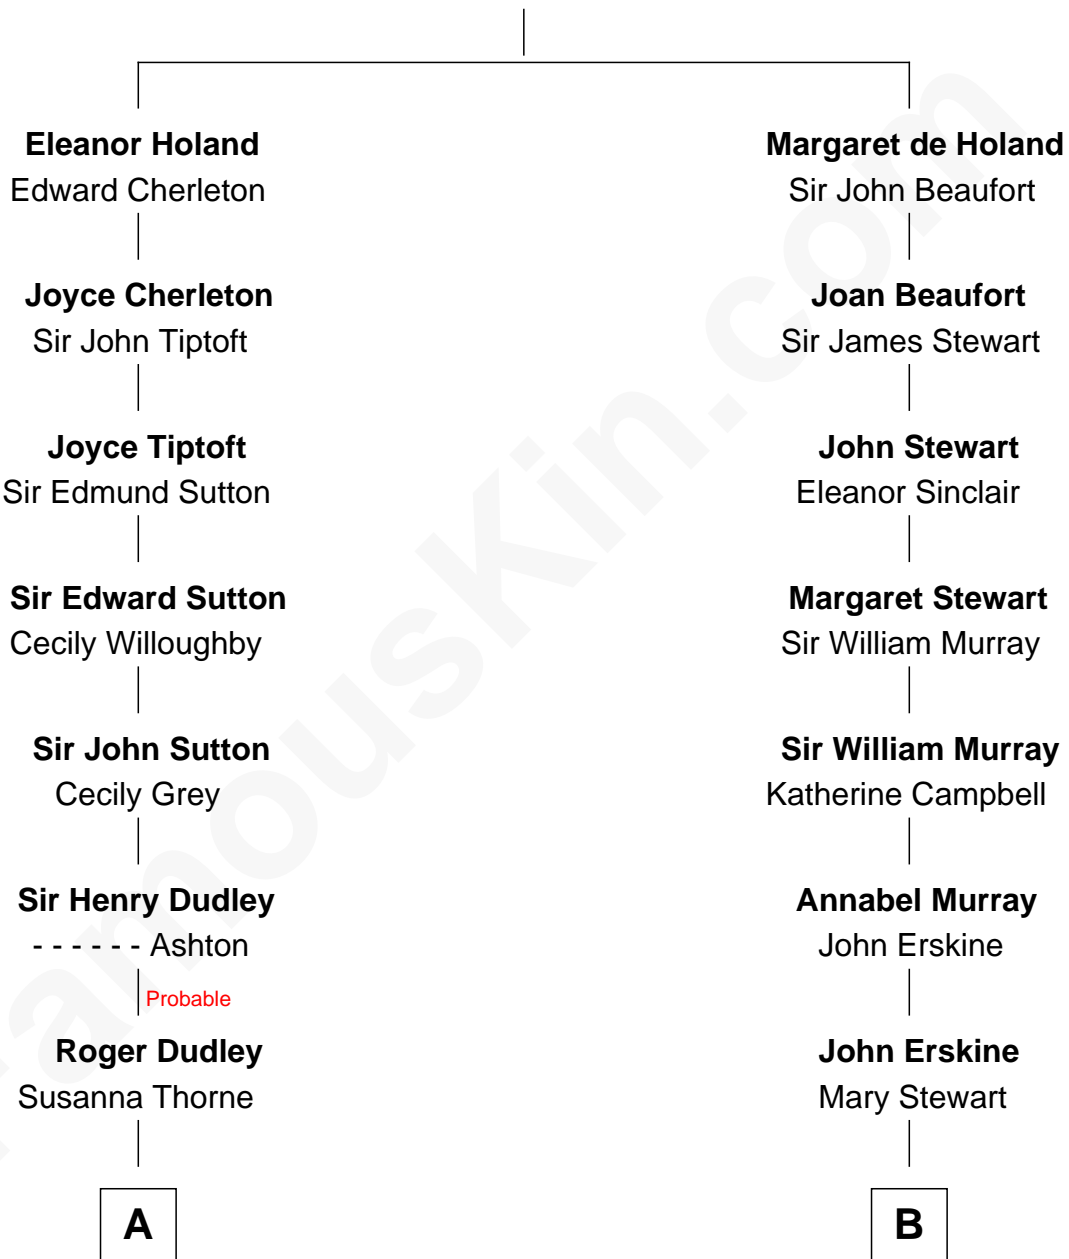

# FamousKin.com Relationship Chart of

**James Taylor**

*Singer-Songwriter*

10th cousin 9 times removed of

**Major John Pitcairn**

*British Commander at Battle of Lexington*

**Sir Thomas de Holand**

Alice Fitzalan

**C**

**Ella Angelique Knox**  
Henry Herman Woodard

**Gertrude Arline Woodard**  
Dr. Isaac Montrose Taylor

**James Taylor**  
*Singer-Songwriter*

FamousKin.com