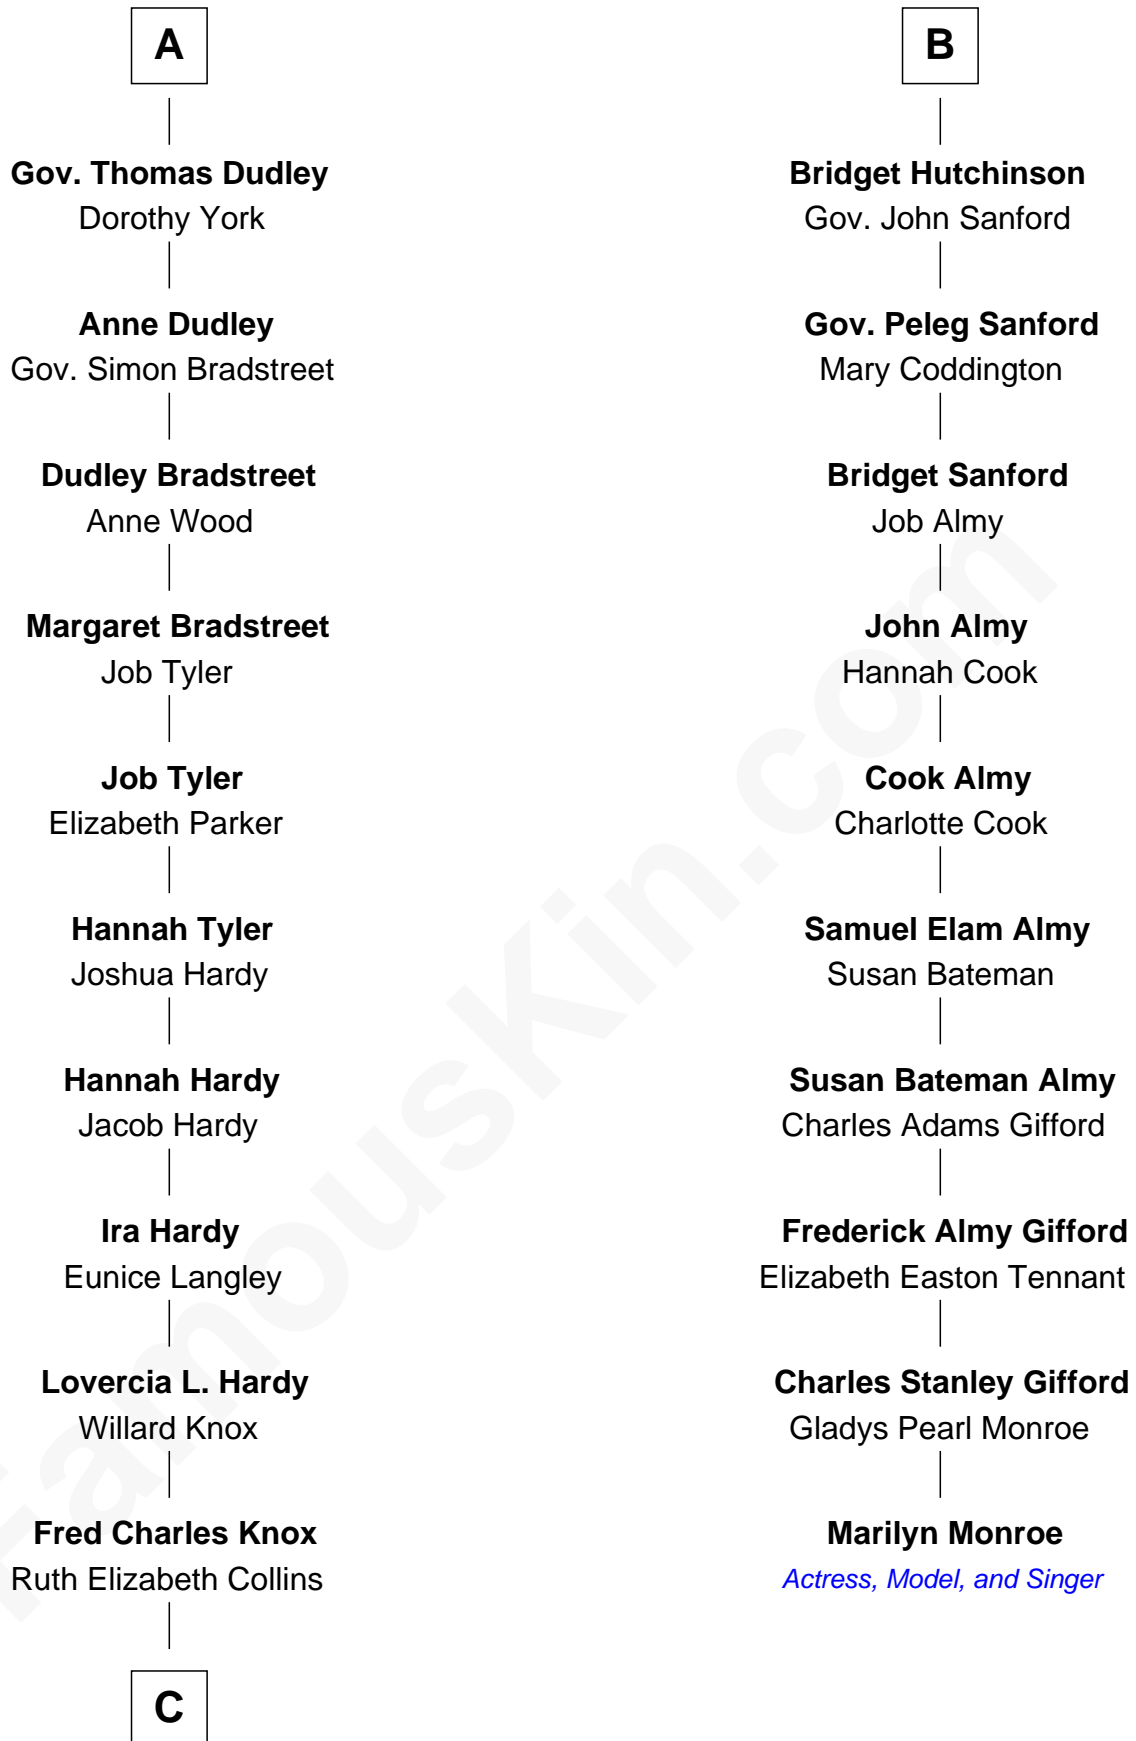

# FamousKin.com Relationship Chart of

**James Taylor**

*Singer-Songwriter*

16th cousin 3 times removed of

**Marilyn Monroe**

*Actress, Model, and Singer*

**Sir Walter Blount**

Sancha de Ayala

**Sir Thomas Blount**

Margaret de Gresley

**Sir Thomas Blount**

Agnes Hawley

**Anne Blount**

William Marbury

**Robert Marbury**

Katherine Williamson

**William Marbury**

Agnes Lenton

**Rev. Francis Marbury**

Bridget Dryden

**Anne Marbury**

William Hutchinson

**B**

**C**

—  
**Ella Angelique Knox**  
Henry Herman Woodard

—  
**Gertrude Arline Woodard**  
Dr. Isaac Montrose Taylor

—  
**James Taylor**  
*Singer-Songwriter*

FamousKin.com