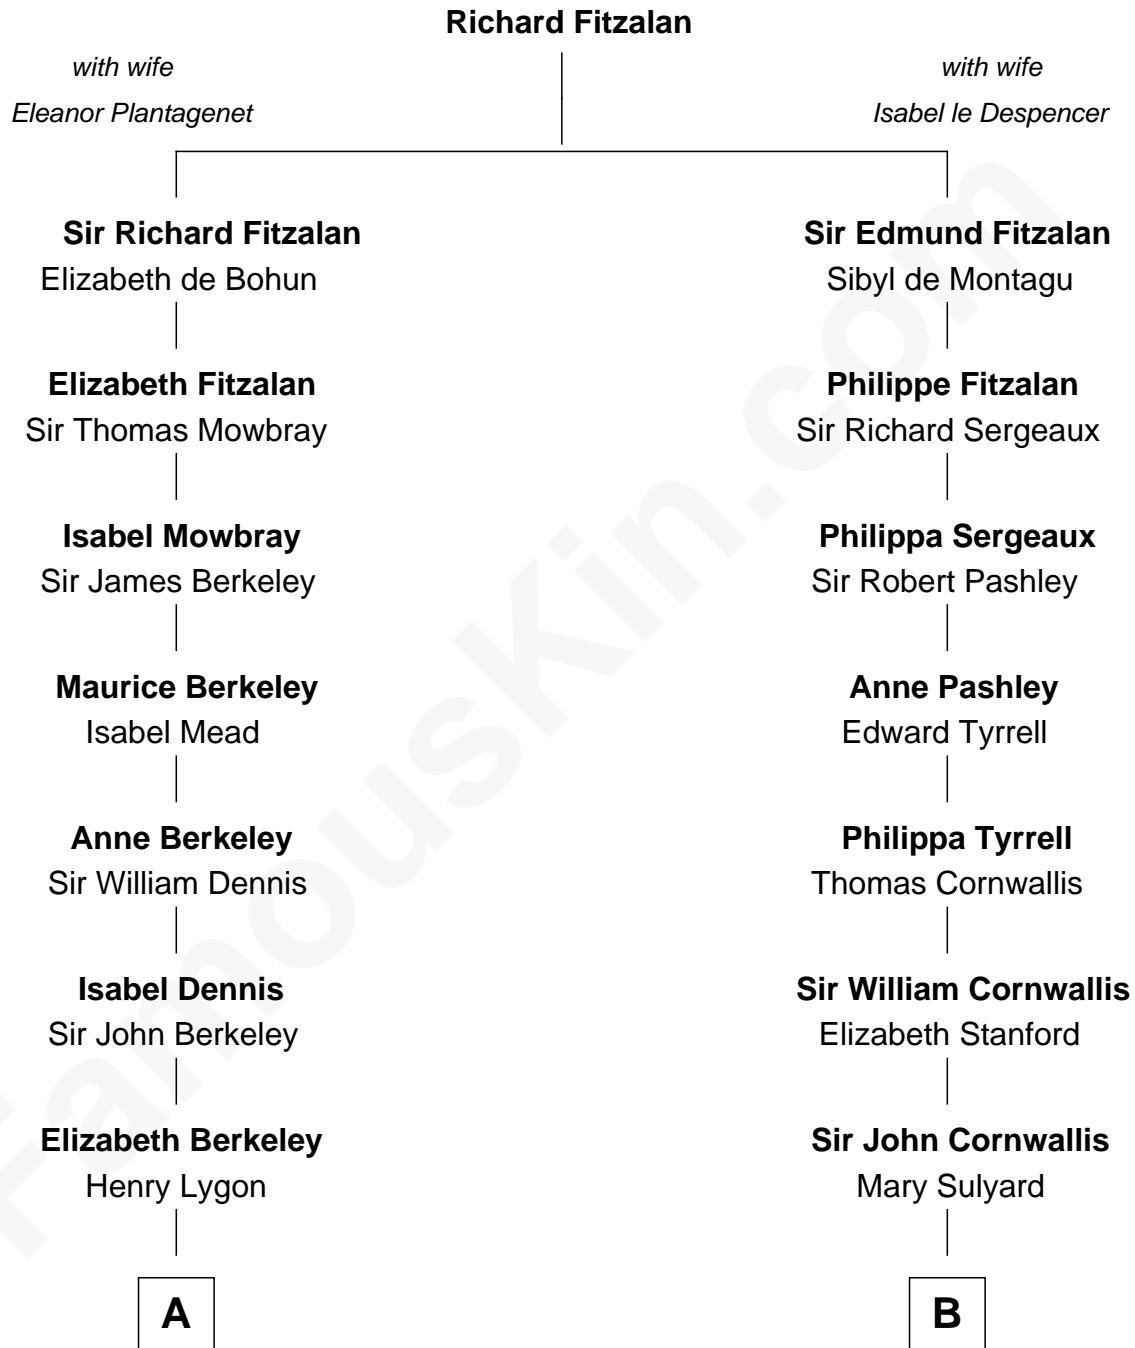

FamousKin.com Relationship Chart of

James Taylor
Singer-Songwriter

20th cousin of

Marilyn Monroe
Actress, Model, and Singer

C

Emily Roxanna Leonard
Stanford Lyman Haynes

Theodosia Haynes
Alexander Taylor

Dr. Isaac Montrose Taylor
Gertrude Arline Woodard

James Taylor
Singer-Songwriter

D

Elizabeth Cutting Easton
William Congdon Tennant

Elizabeth Easton Tennant
Frederick Almy Gifford

Charles Stanley Gifford
Gladys Pearl Monroe

Marilyn Monroe
Actress, Model, and Singer