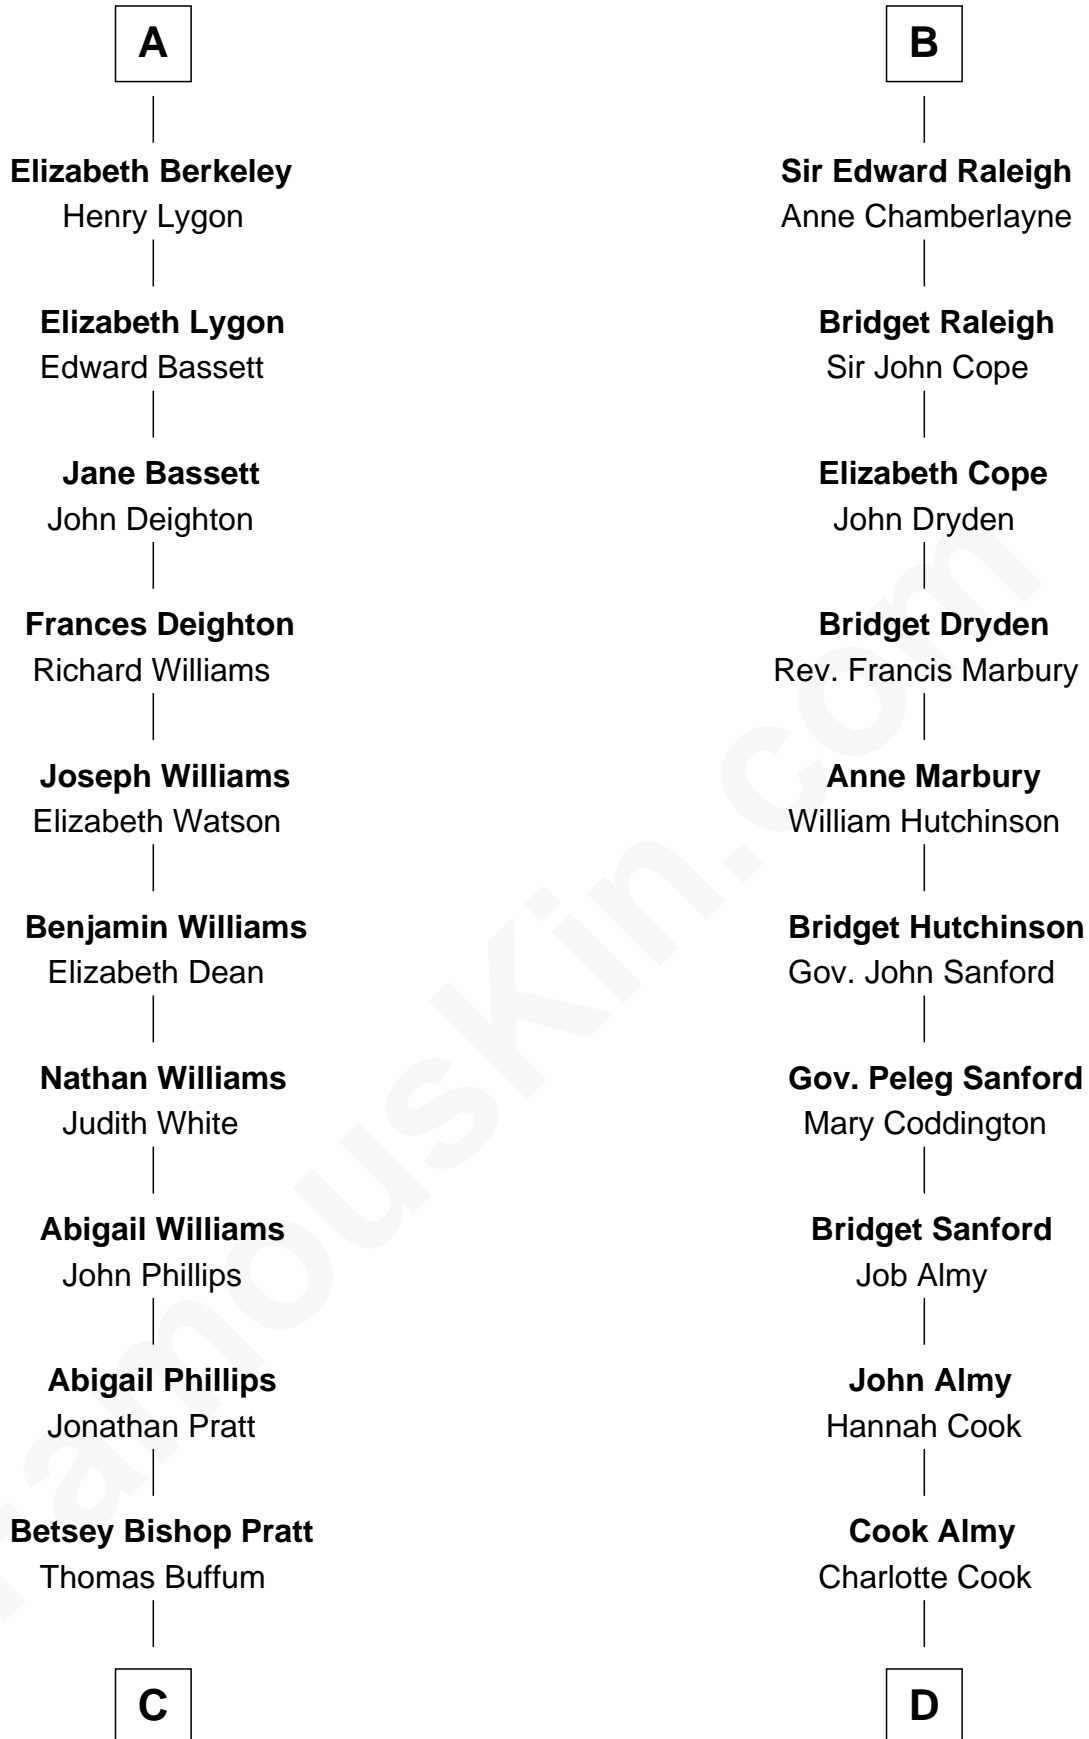

FamousKin.com Relationship Chart of

James Taylor
Singer-Songwriter

21st cousin of

Marilyn Monroe
Actress, Model, and Singer

Humphrey de Bohun
Elizabeth Plantagenet

Sir William de Bohun
Elizabeth de Badlesmere

Elizabeth de Bohun
Sir Richard Fitzalan

Elizabeth Fitzalan
Sir Thomas Mowbray

Isabel Mowbray
Sir James Berkeley

Maurice Berkeley
Isabel Mead

Anne Berkeley
Sir William Dennis

Isabel Dennis
Sir John Berkeley

A

Eleanor de Bohun
Sir James le Boteler

Pernel le Boteler
Sir Gilbert Talbot

Sir Richard Talbot
Ankaret le Strange

Mary Talbot
Sir Thomas Greene

Sir Thomas Greene
Phillippa Ferrers

Elizabeth Greene
William Raleigh

Sir Edward Raleigh
Margaret Verney

B

C

Eliza Ann Buffum
Granville Hall Leonard

Emily Roxanna Leonard
Stanford Lyman Haynes

Theodosia Haynes
Alexander Taylor

Dr. Isaac Montrose Taylor
Gertrude Arline Woodard