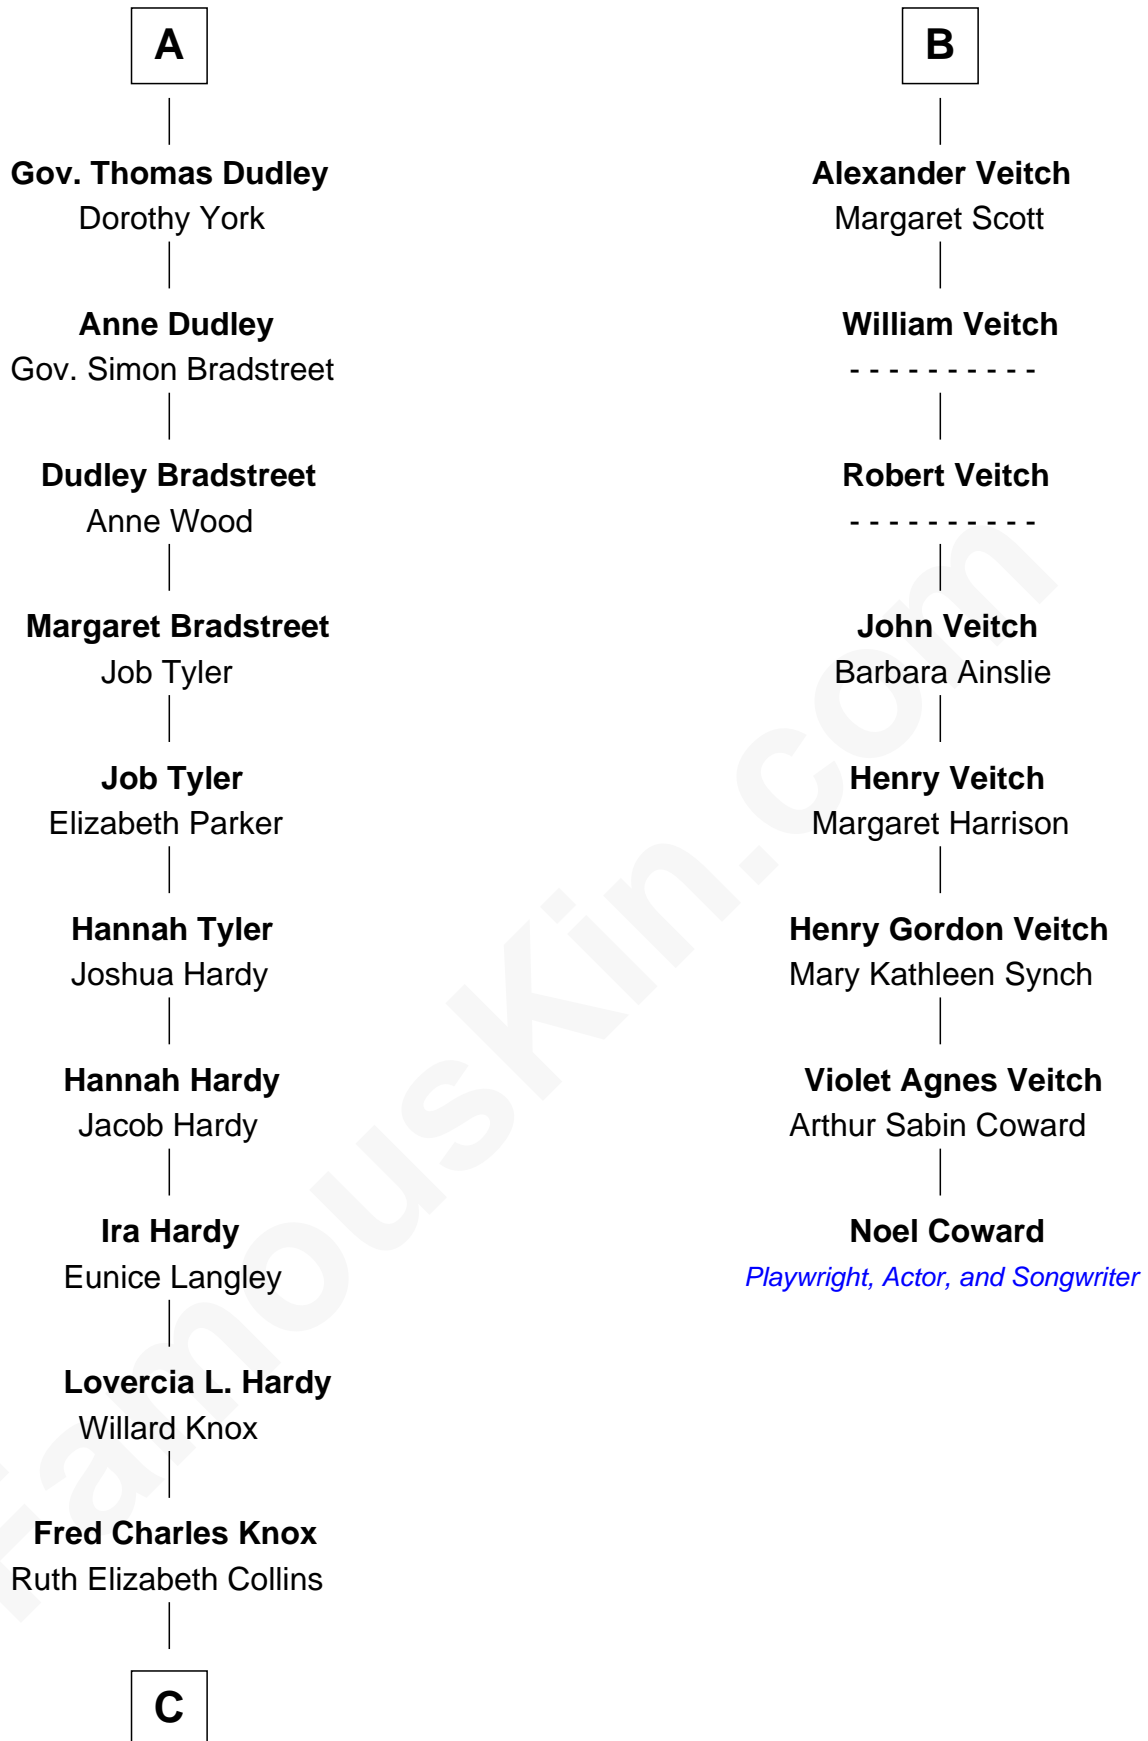

FamousKin.com

Relationship Chart of

James Taylor

Singer-Songwriter

14th cousin 5 times removed of

Noel Coward

Playwright, Actor, and Songwriter

John of Gaunt

Katherine Roet

C

—
Ella Angelique Knox
Henry Herman Woodard

—
Gertrude Arline Woodard
Dr. Isaac Montrose Taylor

—
James Taylor
Singer-Songwriter

FamousKin.com