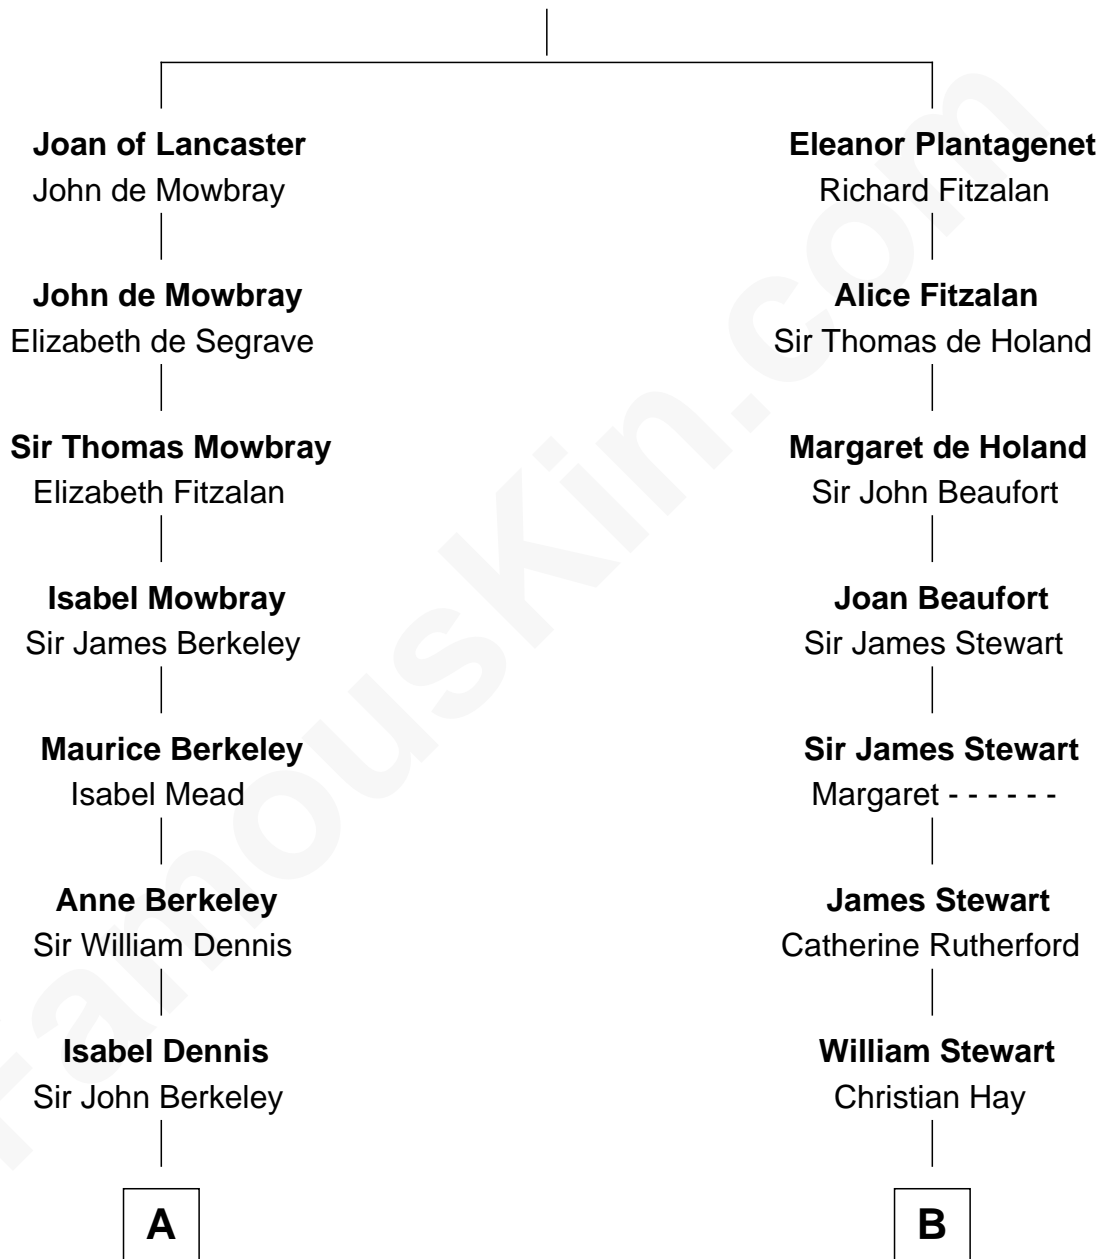

FamousKin.com Relationship Chart of

James Taylor

Singer-Songwriter

16th cousin 5 times removed of

Noel Coward

Playwright, Actor, and Songwriter

Henry Plantagenet

Maud de Chaworth

C

Eliza Ann Buffum
Granville Hall Leonard

Emily Roxanna Leonard
Stanford Lyman Haynes

Theodosia Haynes
Alexander Taylor

Dr. Isaac Montrose Taylor
Gertrude Arline Woodard

James Taylor
Singer-Songwriter

FamousKin.com