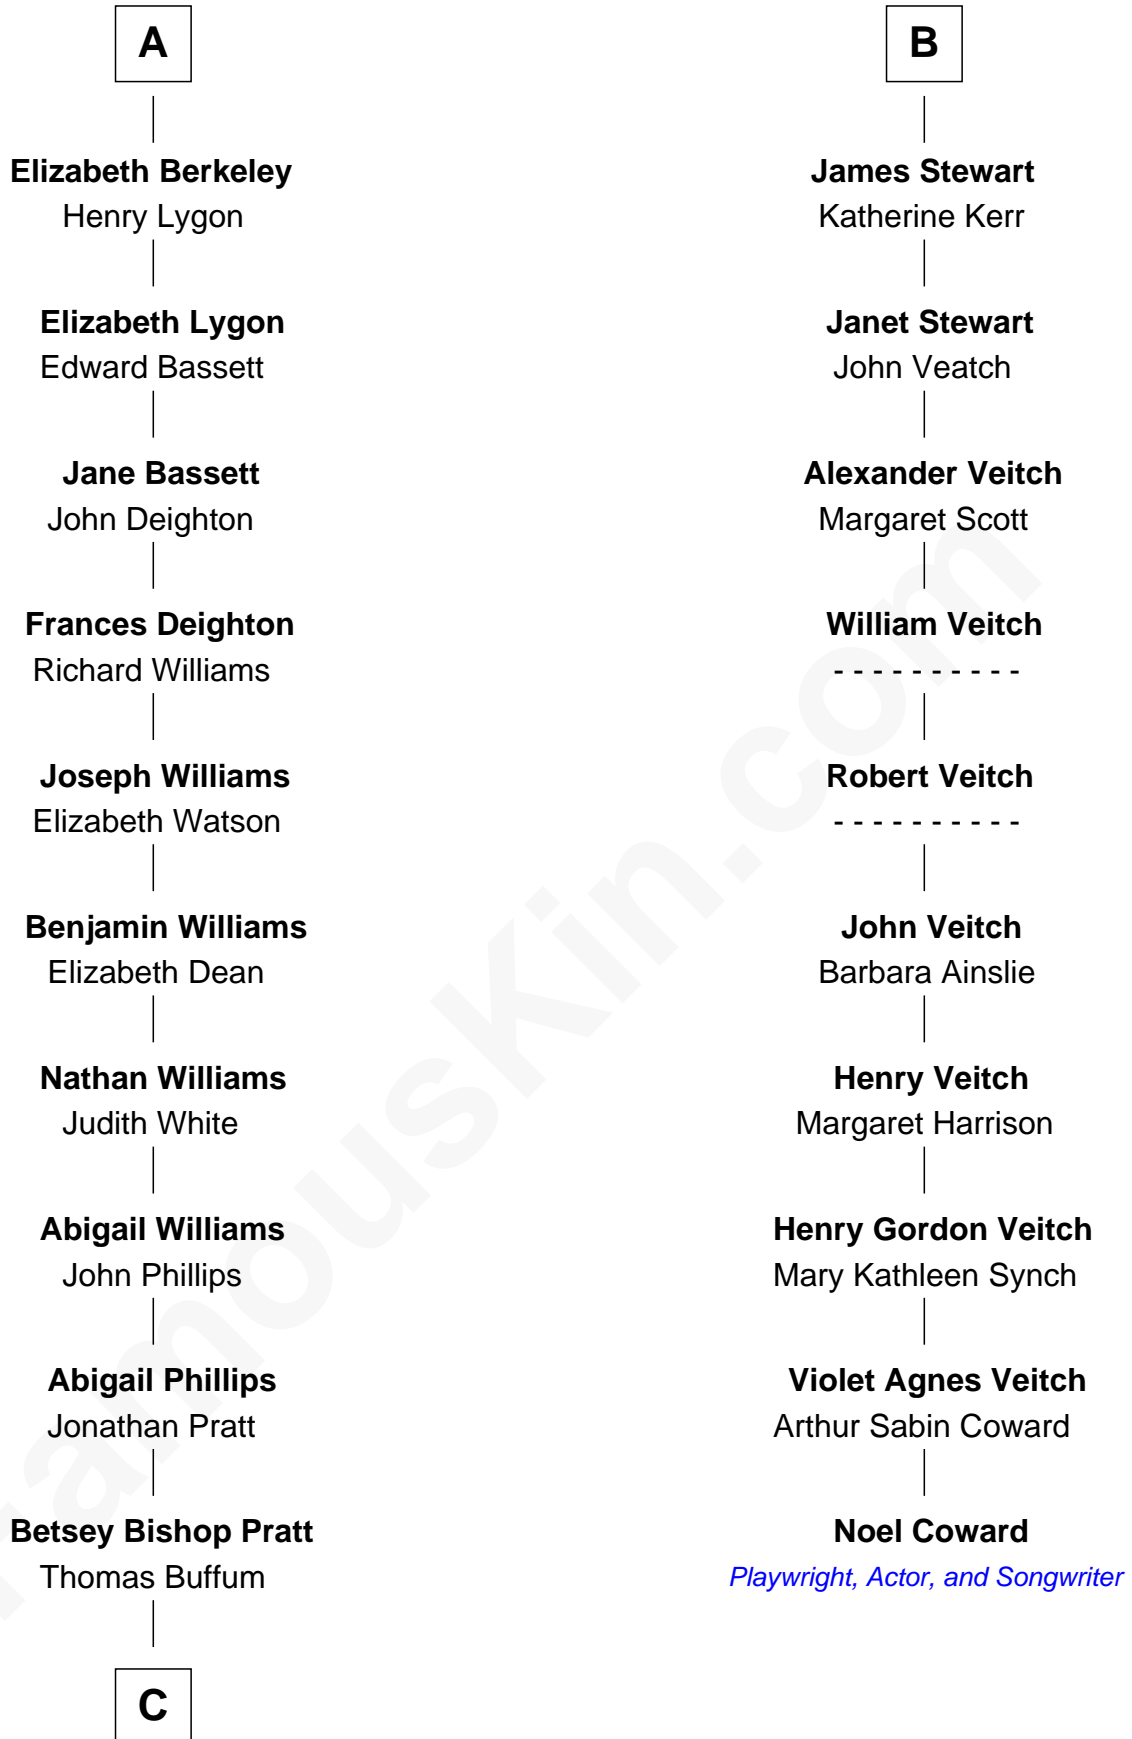

FamousKin.com Relationship Chart of

James Taylor

Singer-Songwriter

16th cousin 5 times removed of

Noel Coward

Playwright, Actor, and Songwriter

Henry Plantagenet

Maud de Chaworth

C

Eliza Ann Buffum
Granville Hall Leonard

Emily Roxanna Leonard
Stanford Lyman Haynes

Theodosia Haynes
Alexander Taylor

Dr. Isaac Montrose Taylor
Gertrude Arline Woodard

James Taylor
Singer-Songwriter

FamousKin.com