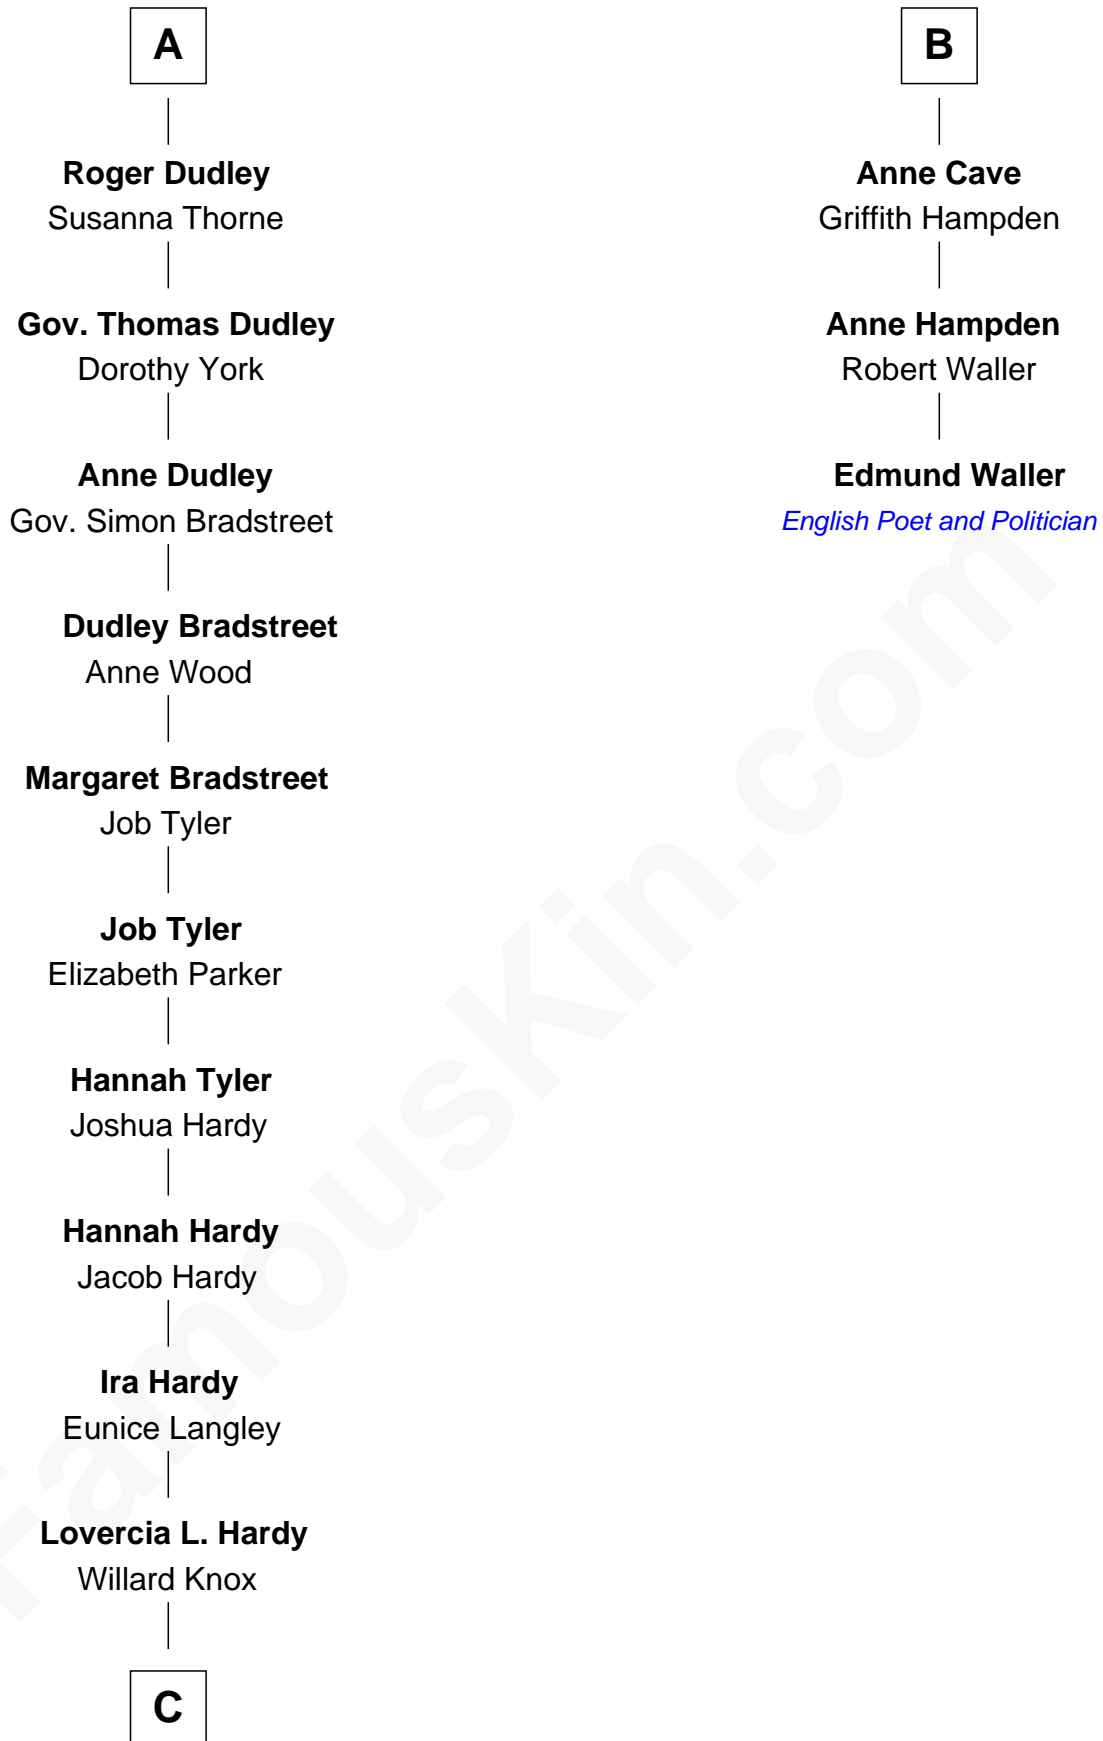

# FamousKin.com Relationship Chart of

**James Taylor**

*Singer-Songwriter*

9th cousin 11 times removed of

**Edmund Waller**

*English Poet and Politician*

**C**

—  
**Fred Charles Knox**  
Ruth Elizabeth Collins

—  
**Ella Angelique Knox**  
Henry Herman Woodard

—  
**Gertrude Arline Woodard**  
Dr. Isaac Montrose Taylor

—  
**James Taylor**  
*Singer-Songwriter*

FamousKin.com