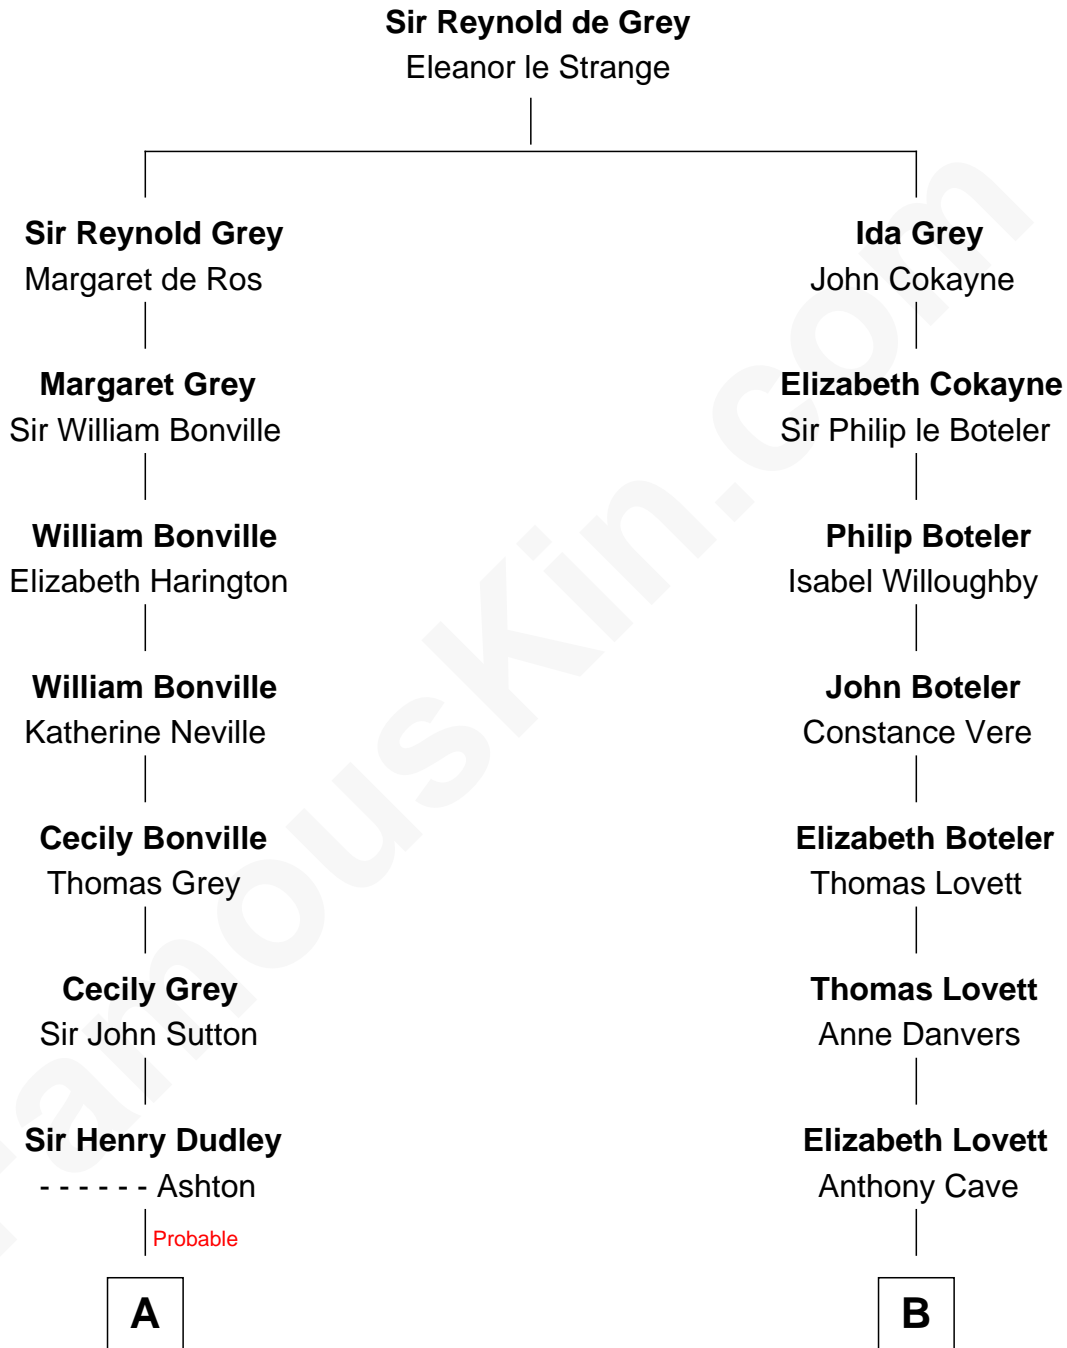

# FamousKin.com Relationship Chart of

**James Taylor**

*Singer-Songwriter*

9th cousin 11 times removed of

**Edmund Waller**

*English Poet and Politician*

**C**

—  
**Fred Charles Knox**  
Ruth Elizabeth Collins

—  
**Ella Angelique Knox**  
Henry Herman Woodard

—  
**Gertrude Arline Woodard**  
Dr. Isaac Montrose Taylor

—  
**James Taylor**  
*Singer-Songwriter*

FamousKin.com