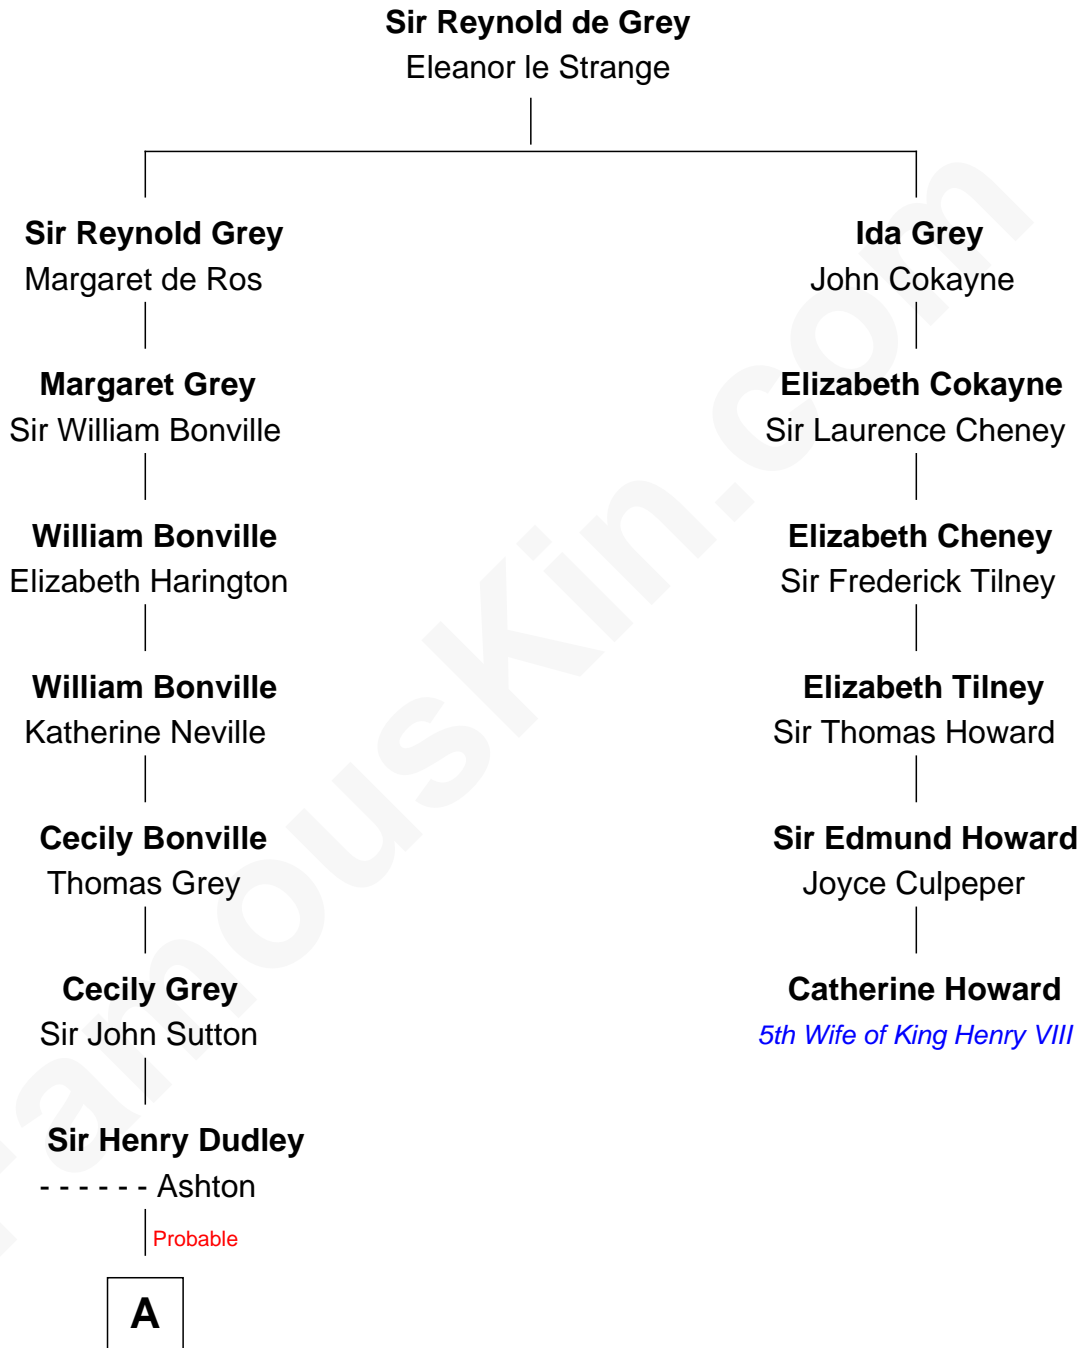

FamousKin.com Relationship Chart of

James Taylor

Singer-Songwriter

5th cousin 15 times removed of

Catherine Howard

5th Wife of King Henry VIII

B

—
Fred Charles Knox
Ruth Elizabeth Collins

—
Ella Angelique Knox
Henry Herman Woodard

—
Gertrude Arline Woodard
Dr. Isaac Montrose Taylor

—
James Taylor
Singer-Songwriter

FamousKin.com