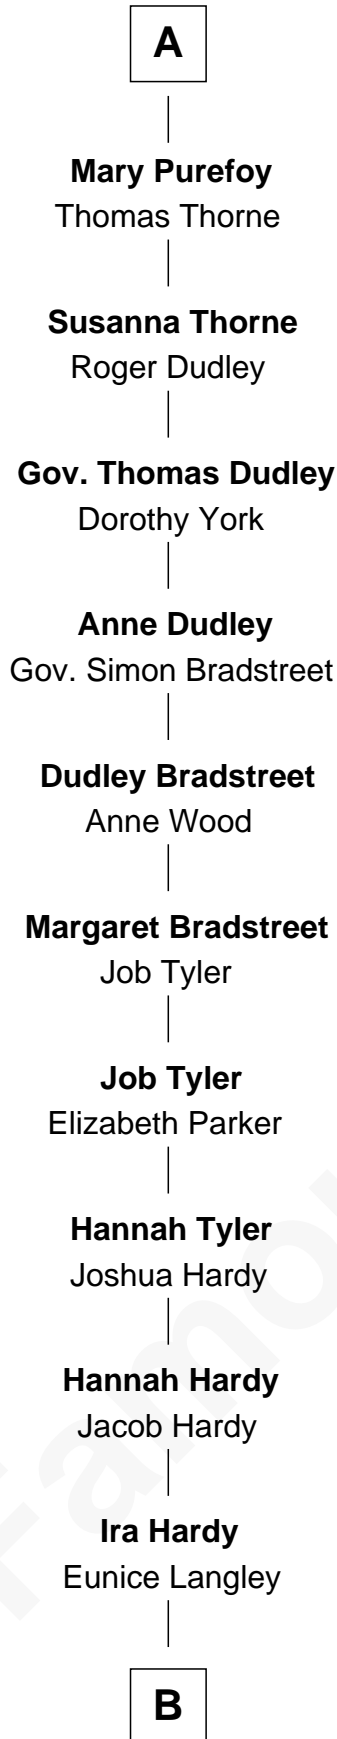

FamousKin.com Relationship Chart of

James Taylor

Singer-Songwriter

6th cousin 15 times removed of

Catherine Howard

5th Wife of King Henry VIII

Sir John Howard

Alice de Bois

Joan Howard
Sir Peter de Brewes

Beatrice Brewes
Sir Hugh Shirley

Sir Ralph Shirley
Joan Basset

Beatrice Shirley
John Brome

Isabel Brome
John Denton

Alice Denton
Nicholas Purefoy

Edward Purefoy
Anne Fettiplace

A

Sir Robert Howard
Margaret de Scales

Sir John Howard
Alice Tendring

Sir Robert Howard
Margaret Mowbray

Sir John Howard
Katherine Moleyns

Sir Thomas Howard
Elizabeth Tilney

Sir Edmund Howard
Joyce Culpeper

Catherine Howard
5th Wife of King Henry VIII

B

—
Lovercia L. Hardy

Willard Knox

—
Fred Charles Knox

Ruth Elizabeth Collins

—
Ella Angelique Knox

Henry Herman Woodard