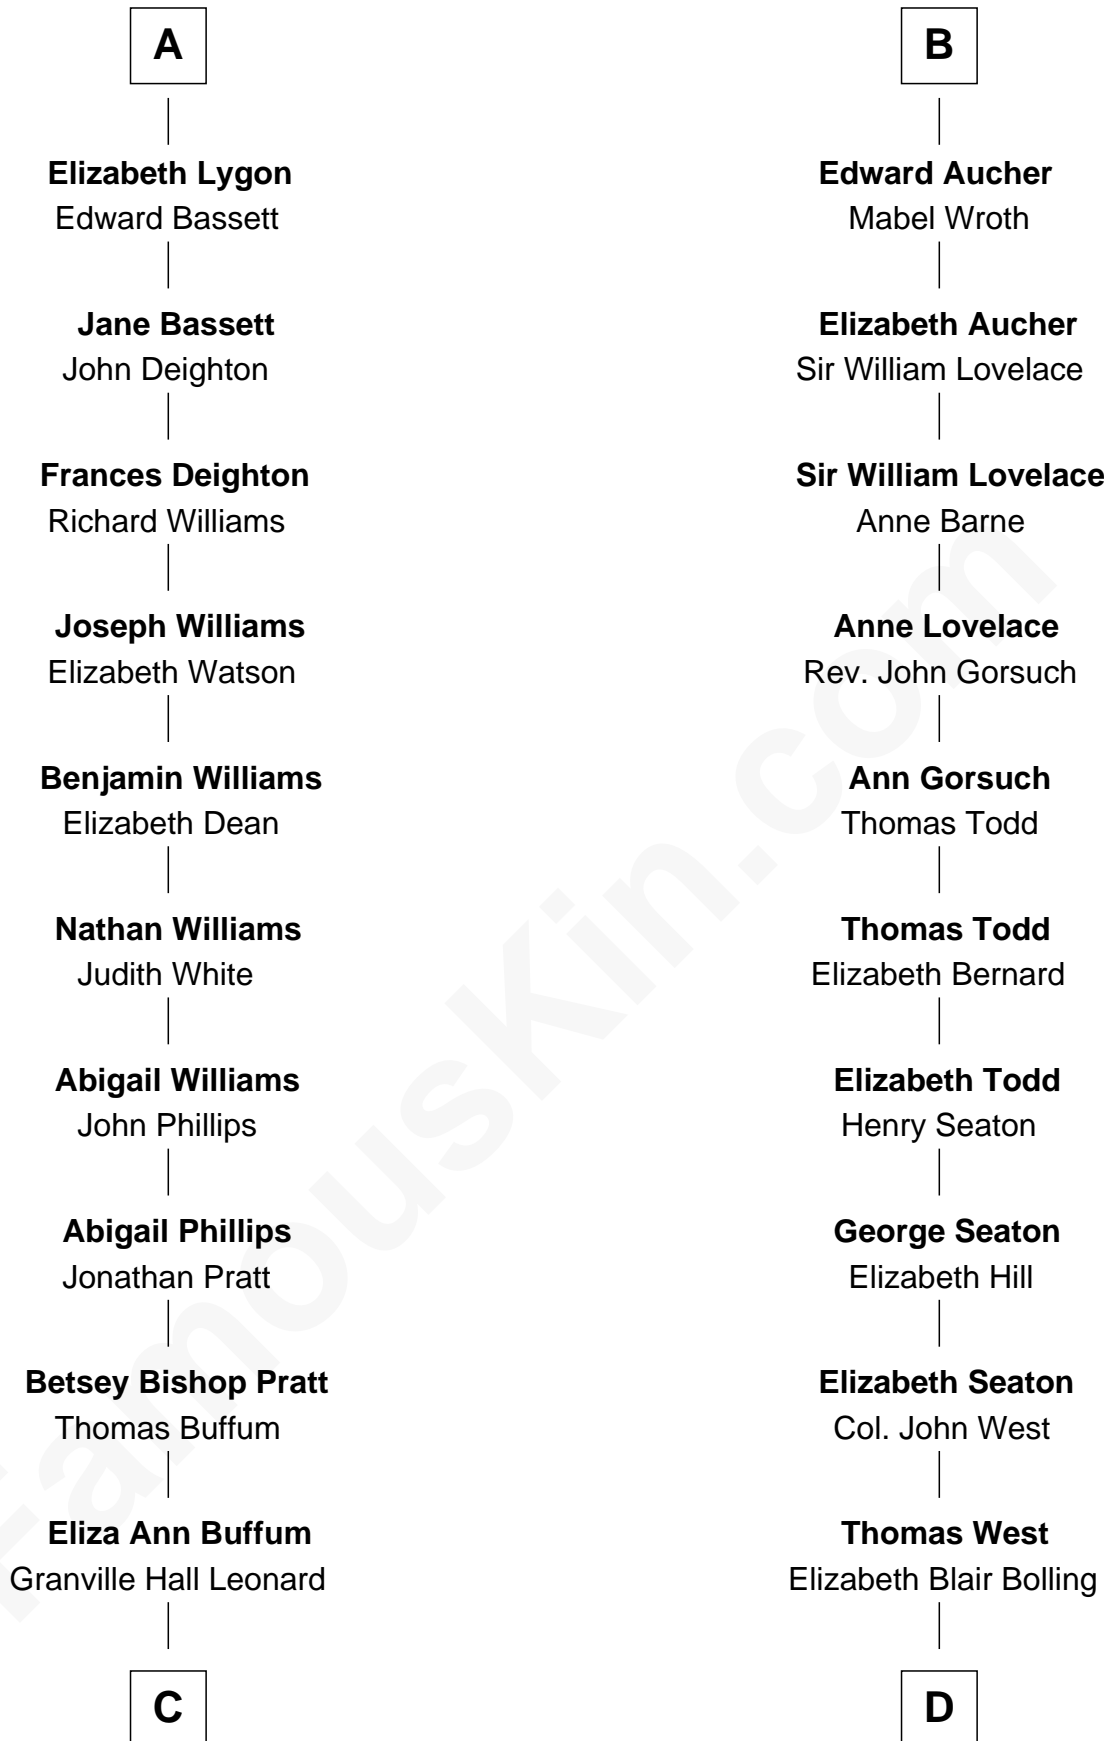

FamousKin.com Relationship Chart of

James Taylor

Singer-Songwriter

20th cousin 1 time removed of

Admiral Richard Byrd

Polar Explorer

C

Emily Roxanna Leonard

Stanford Lyman Haynes

Theodosia Haynes

Alexander Taylor

Dr. Isaac Montrose Taylor

Gertrude Arline Woodard

James Taylor

Singer-Songwriter

D

Eliza Bolling West

Dr. Joel Walker Flood

Col. Henry De La Warr Flood

Mary Elizabeth Trent

Joel Walker Flood

Ella Faulkner

Eleanor Bolling Flood

Richard Evelyn Byrd