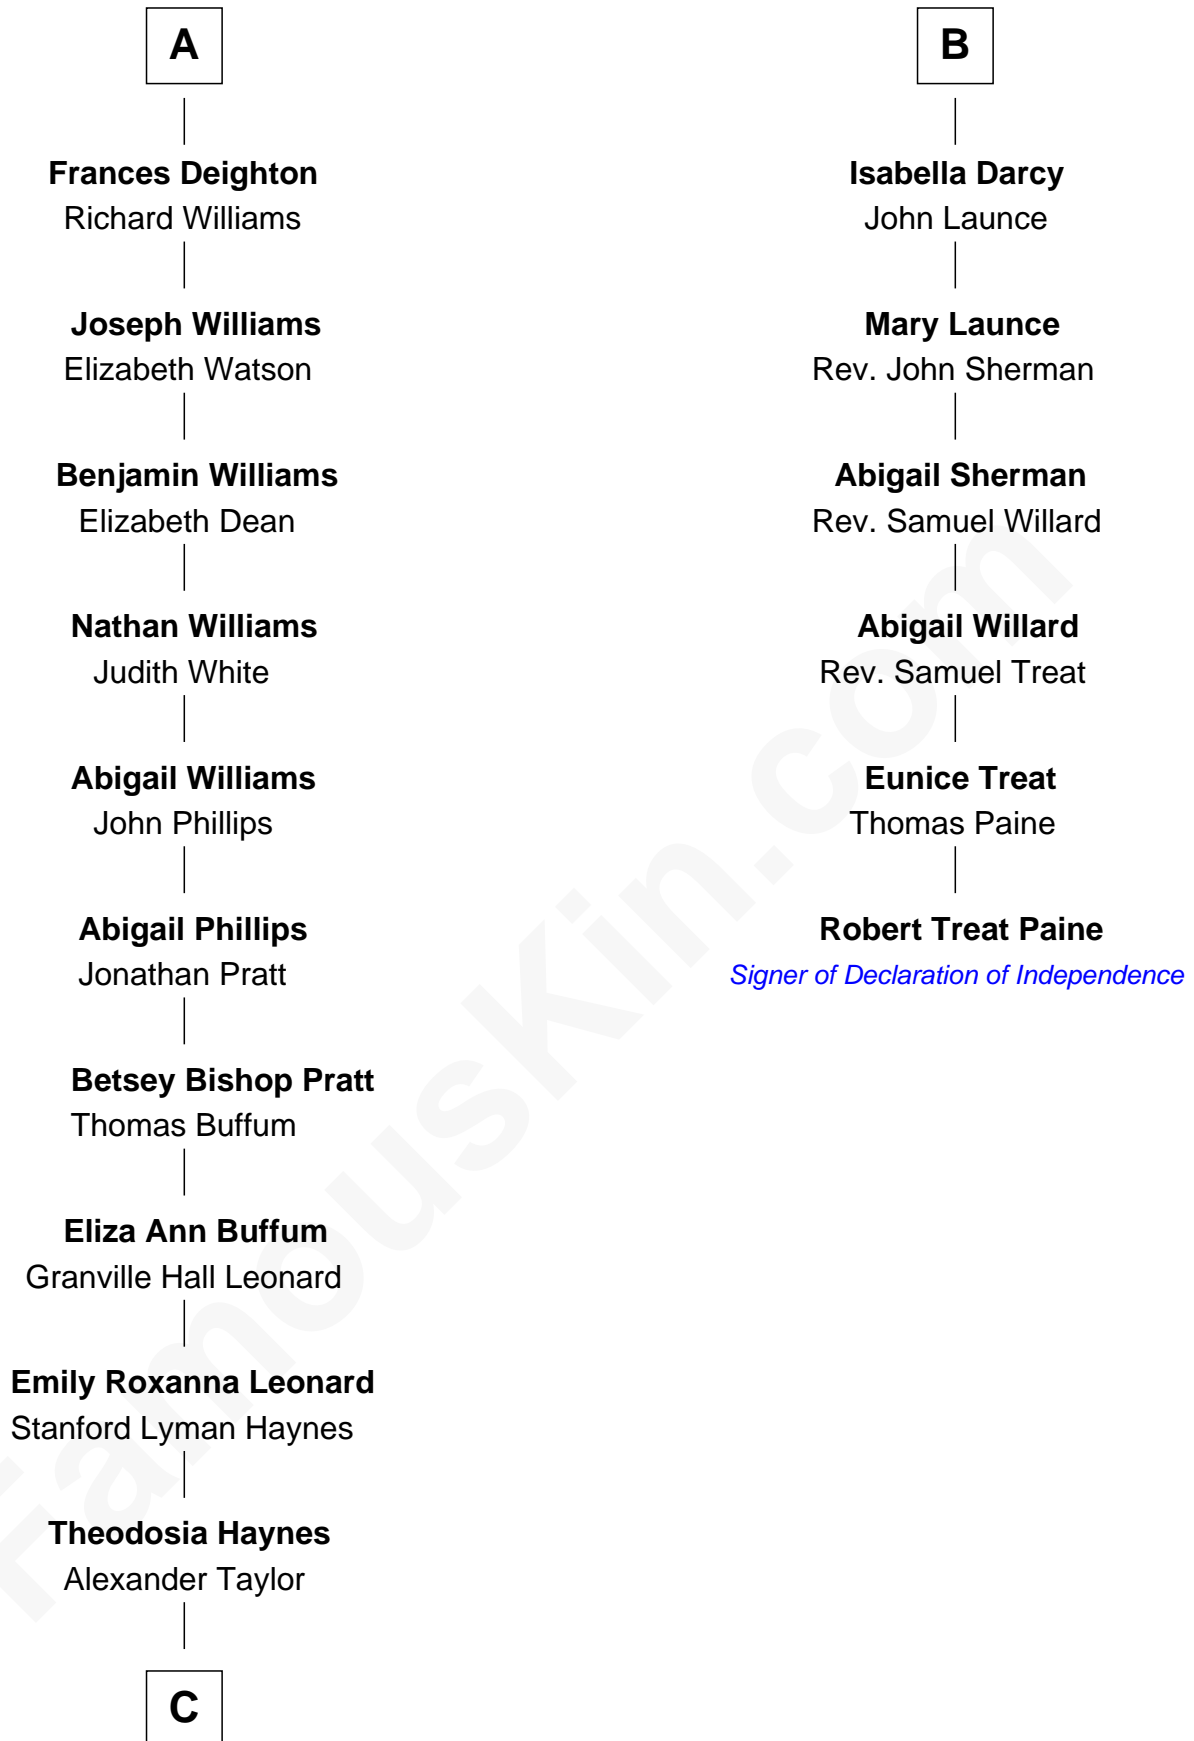

# FamousKin.com Relationship Chart of

**James Taylor**

*Singer-Songwriter*

12th cousin 6 times removed of

**Robert Treat Paine**

*Signer of the Declaration of Independence*

**C**

—  
**Dr. Isaac Montrose Taylor**

Gertrude Arline Woodard

—  
**James Taylor**

*Singer-Songwriter*

FamousKin.com