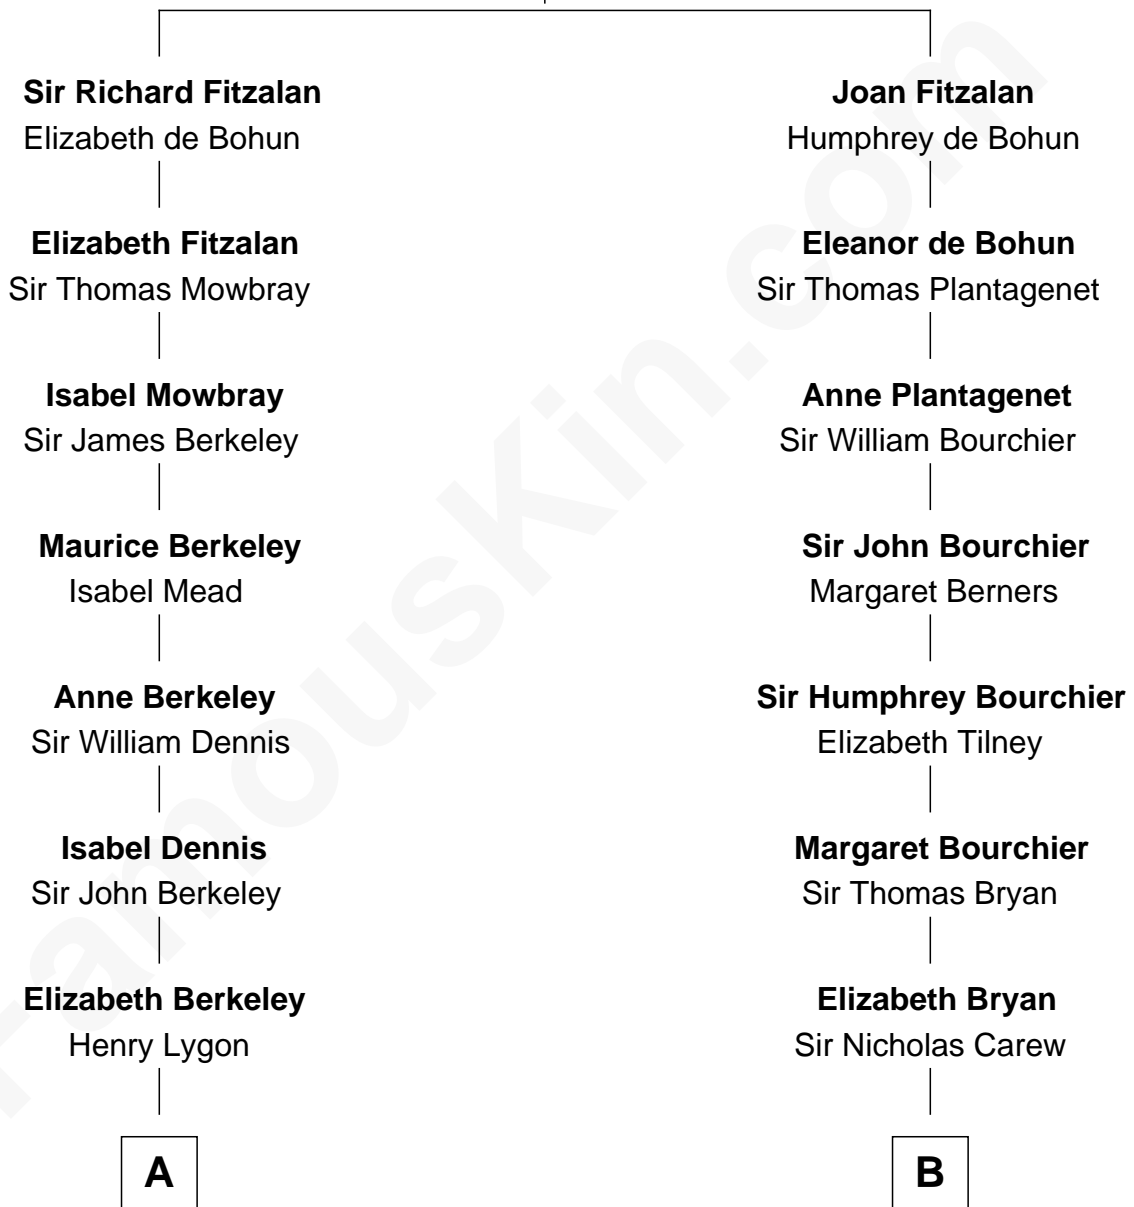

# FamousKin.com Relationship Chart of

**James Taylor**

*Singer-Songwriter*

14th cousin 6 times removed of

**Robert Treat Paine**

*Signer of the Declaration of Independence*

**Richard Fitzalan**  
Eleanor Plantagenet

**A**

**Elizabeth Lygon**

Edward Bassett

**Jane Bassett**

John Deighton

**Frances Deighton**

Richard Williams

**Joseph Williams**

Elizabeth Watson

**Benjamin Williams**

Elizabeth Dean

**Nathan Williams**

Judith White

**Abigail Williams**

John Phillips

**Abigail Phillips**