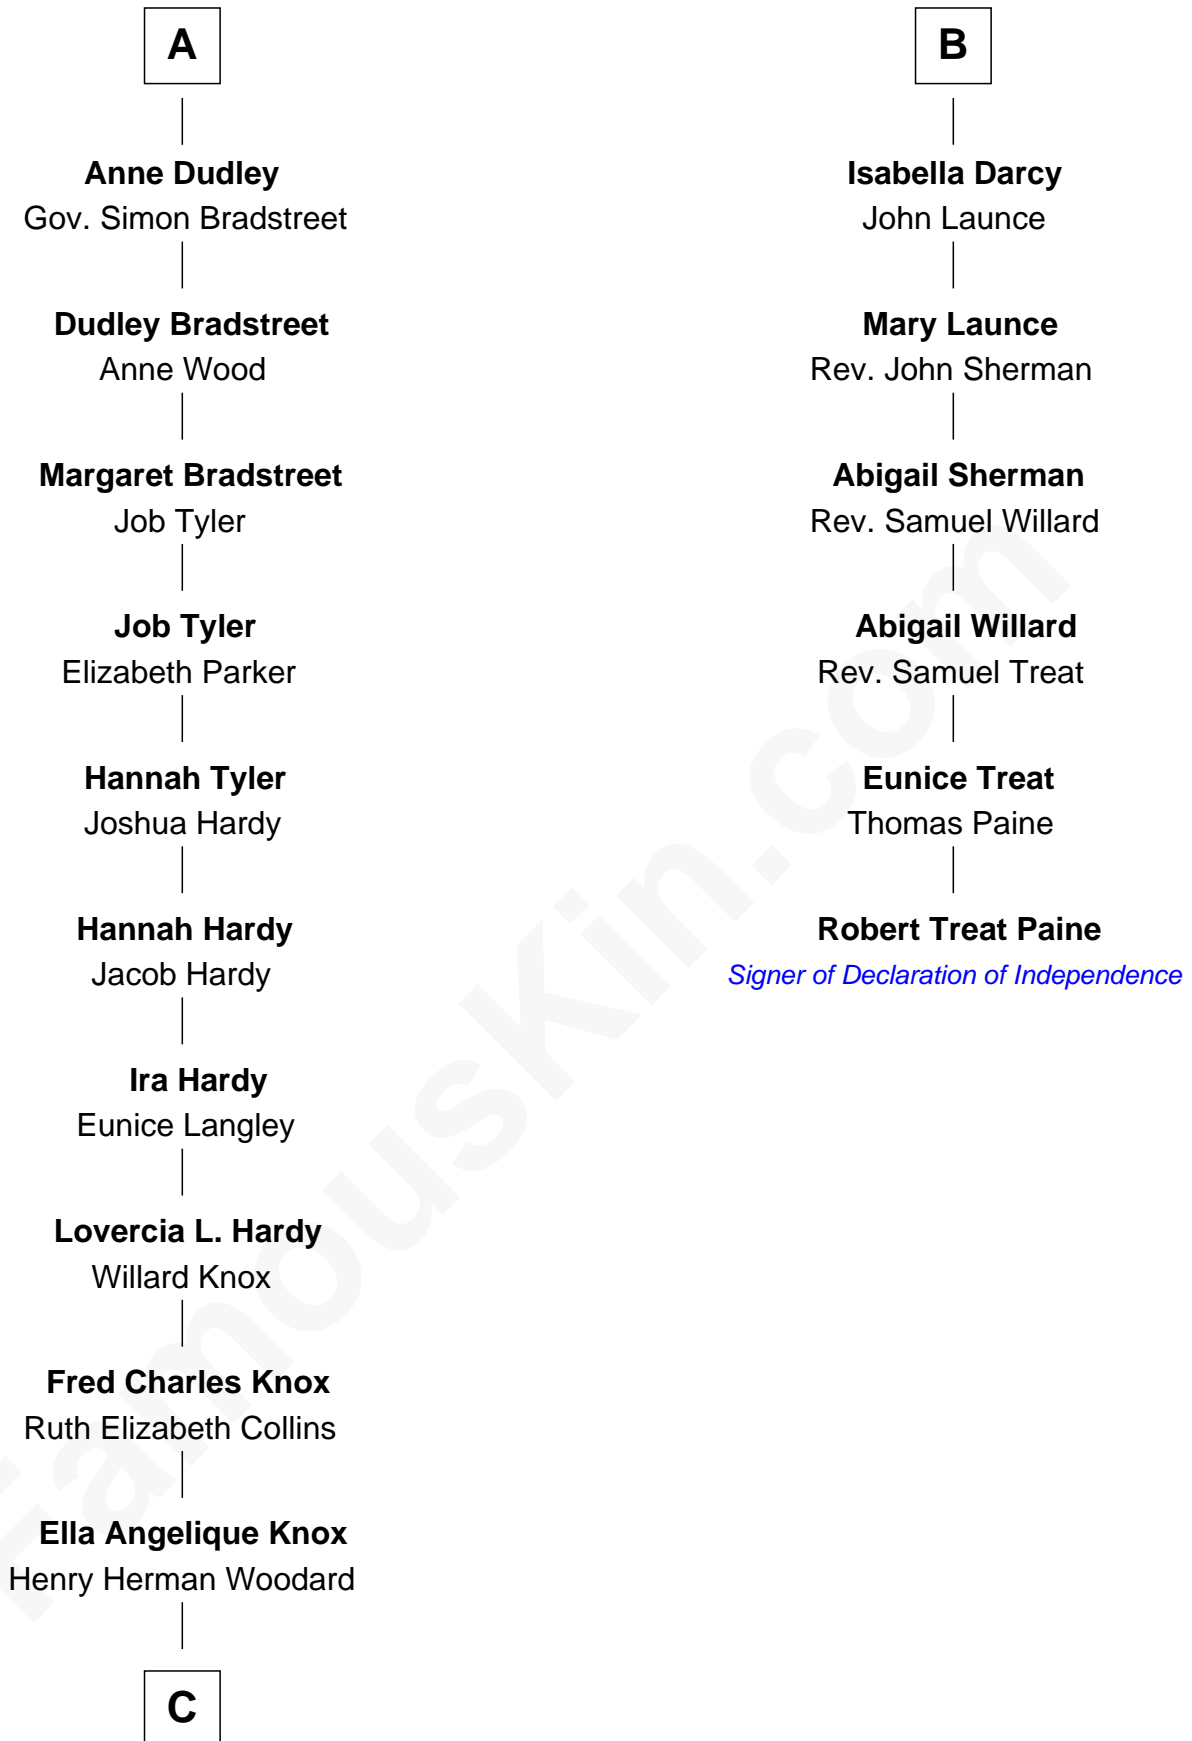

FamousKin.com Relationship Chart of

James Taylor

Singer-Songwriter

12th cousin 6 times removed of

Robert Treat Paine

Signer of the Declaration of Independence

C

Gertrude Arline Woodard

Dr. Isaac Montrose Taylor

James Taylor

Singer-Songwriter

FamousKin.com