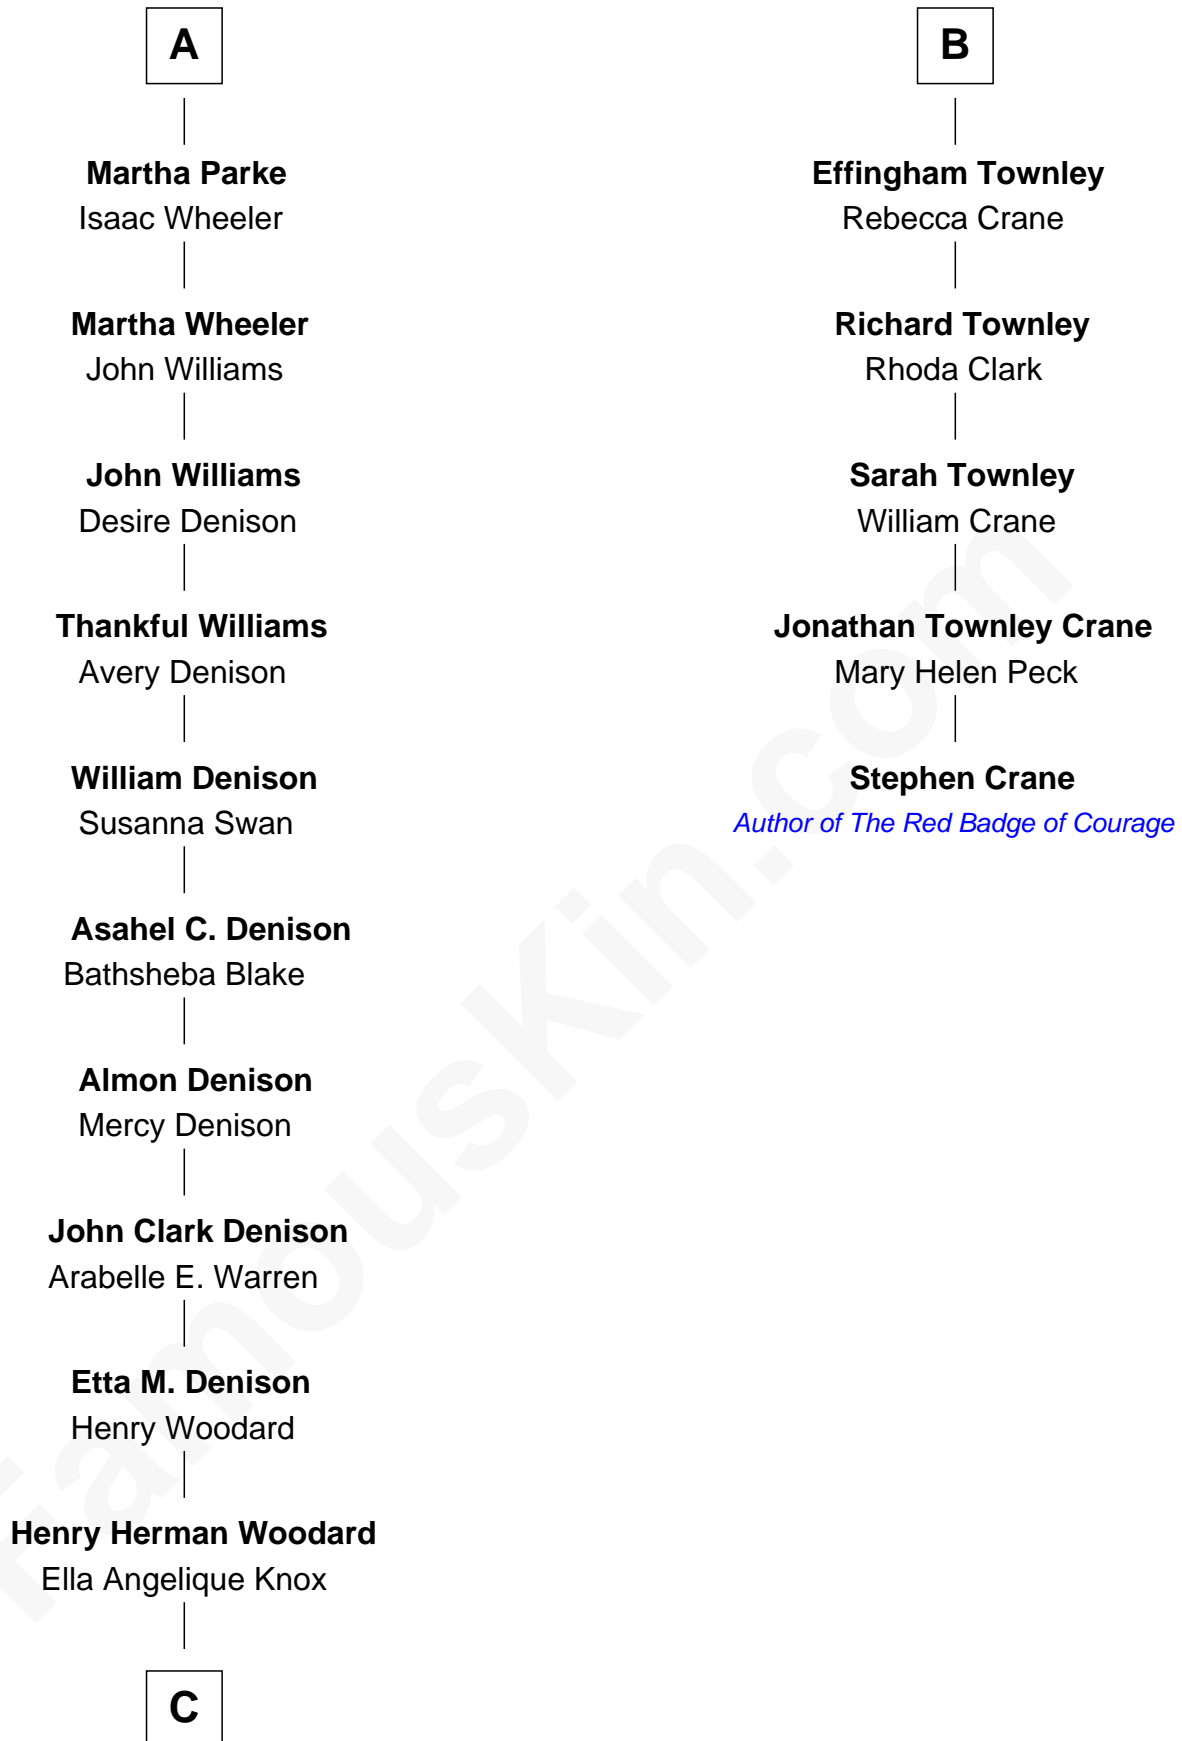

FamousKin.com

Relationship Chart of

James Taylor

Singer-Songwriter

11th cousin 7 times removed of

Stephen Crane

Author of The Red Badge of Courage

John Giffard
Agnes Winslow

C

—
Gertrude Arline Woodard

Dr. Isaac Montrose Taylor

—
James Taylor

Singer-Songwriter

FamousKin.com