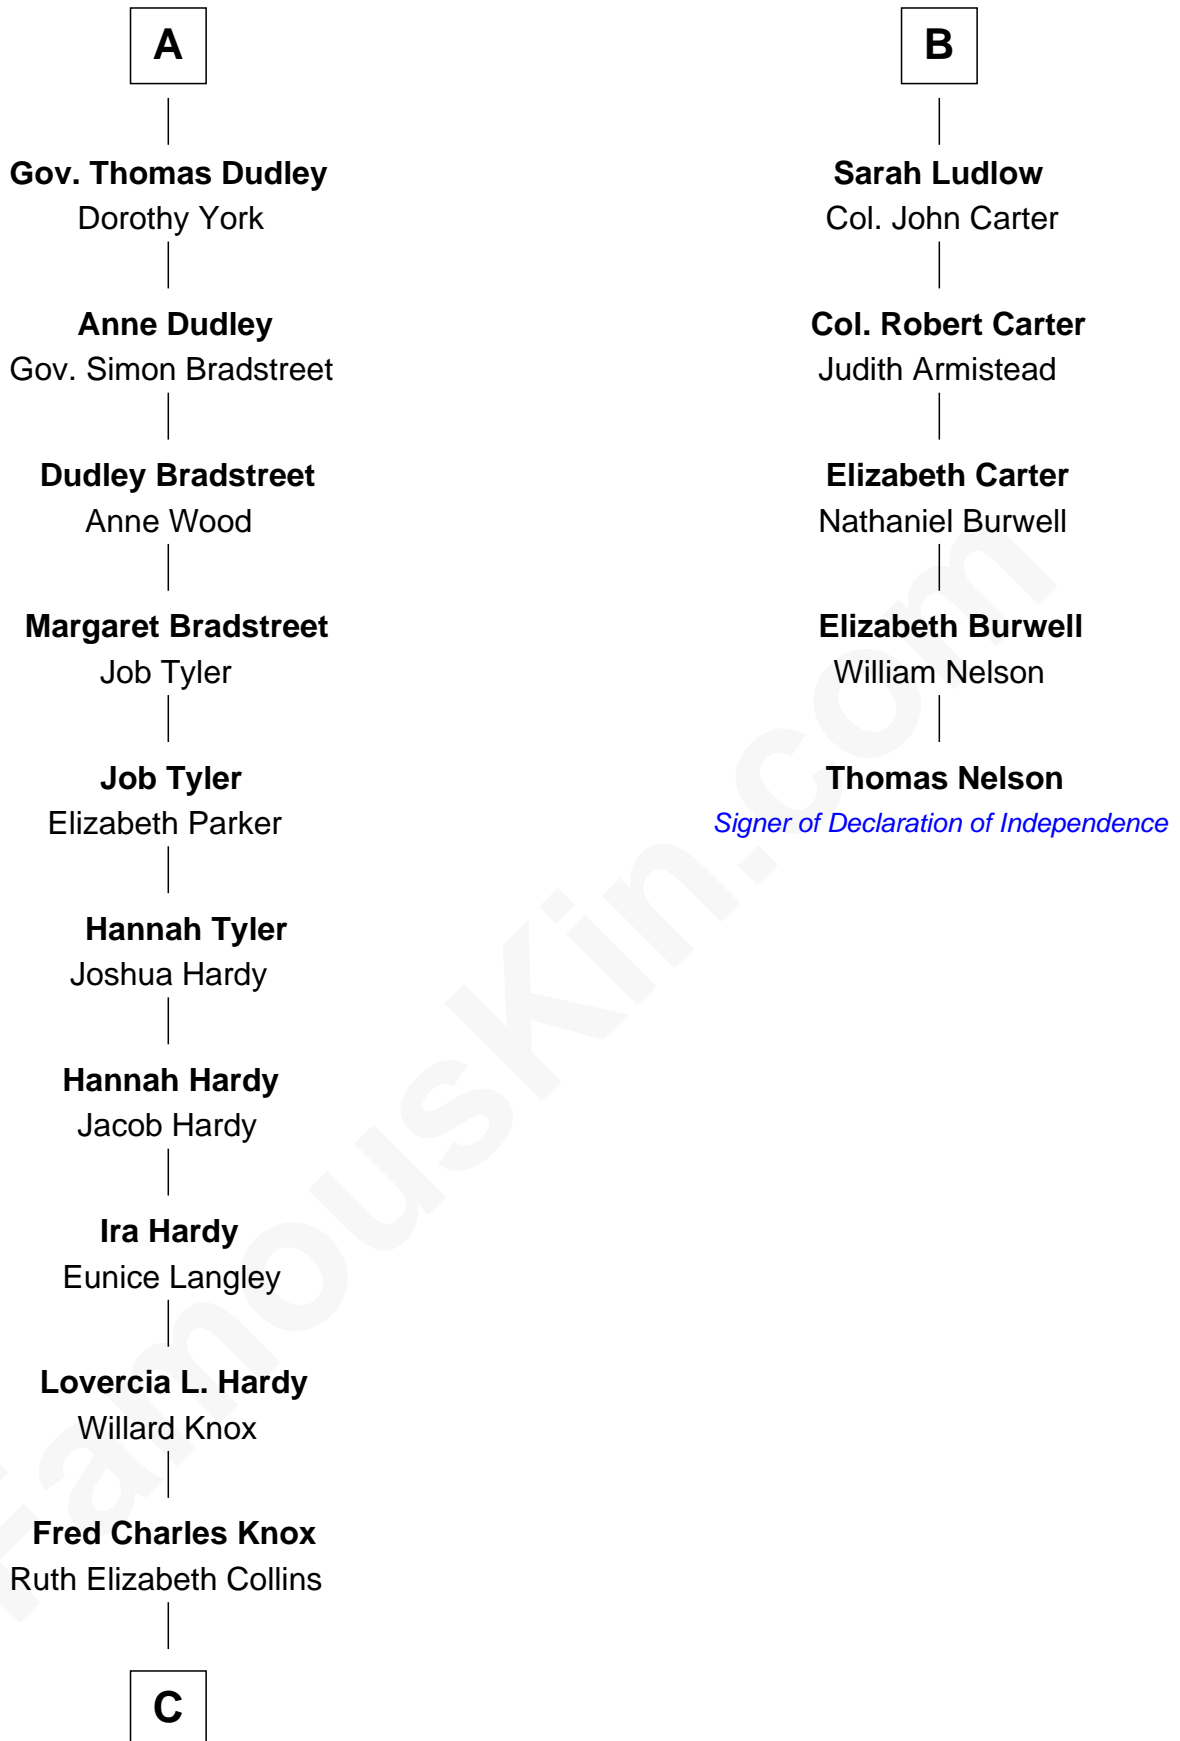

FamousKin.com Relationship Chart of

James Taylor

Singer-Songwriter

11th cousin 8 times removed of

Thomas Nelson

Signer of the Declaration of Independence

Sir Walter Blount

Sancha de Ayala

Edith Windsor

George Ludlow

Thomas Ludlow

Jane Pyle

Gabriel Ludlow

Phillis -----

B

C

—
Ella Angelique Knox
Henry Herman Woodard

—
Gertrude Arline Woodard
Dr. Isaac Montrose Taylor

—
James Taylor
Singer-Songwriter

FamousKin.com